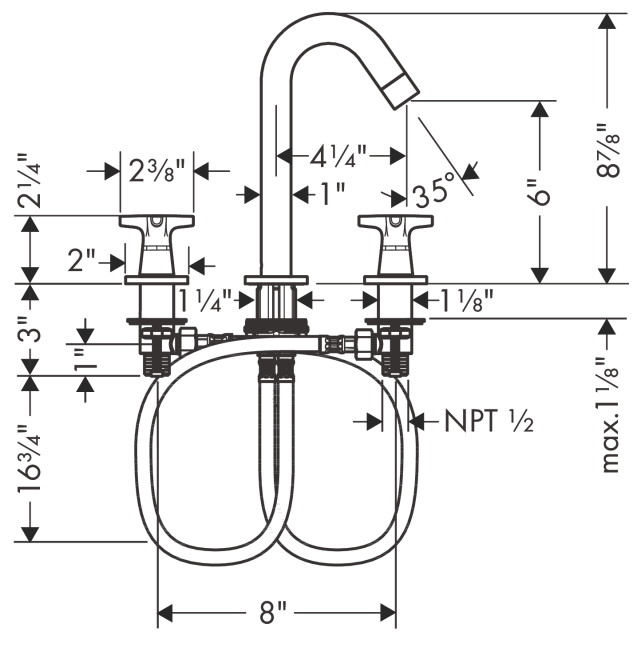

Logis Classic
Widespread Faucet 150 with Pop-Up Drain, 1.2 GPM
 Finishes : **chrome** Part no. : **71323001**

Description

Features

- Aerated spray
- Flow: 1.2 GPM (4.5 L/Min)
- 90° ceramic valves
- Includes pop-up drain

Item details

List Price \$ 340.00

Technology

Compliance

Product image

Scale drawing

Logis Classic
Widespread Faucet 150 with Pop-Up Drain, 1.2 GPM
 Finishes : **chrome** Part no. : **71323001**

Exploded drawing

Year of production: >01/17

Logis Classic

Widespread Faucet 150 with Pop-Up Drain, 1.2 GPM

Finishes : **chrome** Part no. : **71323001**

Spare parts list

Year of production: >01/17

Pos.	Description	Part no.	Price	PU
1	spout cpl.	95339000	-	1
2	aerator M24x1 (4,5 l/min)	92812000	-	1
3	escutcheon for spout	97505000	-	1
4	O-ring 40x3	92634000	-	1
5	O-ring 11x2	98127000	-	1
6	fixing set (Ø 32)	13961000	-	1
7	pull rod	96657000	-	1
8	connection hose 18½" M8x0,75 3/8"	96321001	-	1
9	handle	92222000	-	1
10	handle fixing set	98932000	-	1
11	set of color-rings cold / hot water	92225000	-	1
12	escutcheon Ø 52 mm	97285000	-	1
13	stop valve cpl.	97357001	-	1
14	nut	92854000	-	1
15	shut off unit right closing	94009000	-	1
16	shut off unit left closing	94008000	-	1
a	pop up waste	88509000	-	1