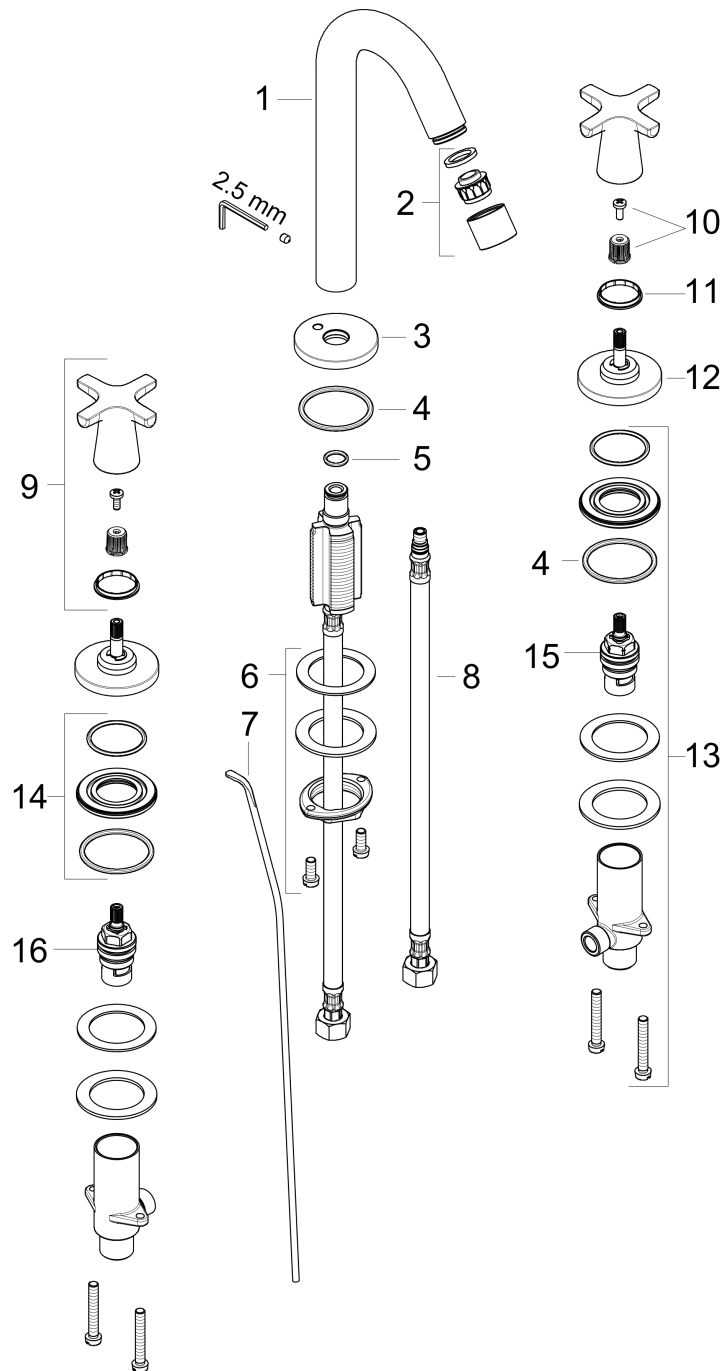

Logis Classic
Widespread Faucet 150 with Pop-Up Drain, 1.2 GPM
 Finishes : **chrome** Part no. : **71323001**

Description

Features

- Aerated spray
- Flow: 1.2 GPM (4.5 L/Min)
- 90° ceramic valves
- Includes pop-up drain

Item details

List Price \$ 340.00

Technology

Compliance

Product image

Scale drawing

Logis Classic
Widespread Faucet 150 with Pop-Up Drain, 1.2 GPM
 Finishes : **chrome** Part no. : **71323001**

Exploded drawing

Year of production: >01/17

Logis Classic

Widespread Faucet 150 with Pop-Up Drain, 1.2 GPM

Finishes : **chrome** Part no. : **71323001**

Spare parts list

Year of production: >01/17

Pos.	Description	Part no.	Price	PU
1	spout cpl.	95339000	-	1
2	aerator M24x1 (4,5 l/min)	92812000	-	1
3	escutcheon for spout	97505000	-	1
4	O-ring 40x3	92634000	-	1
5	O-ring 11x2	98127000	-	1
6	fixing set (Ø 32)	13961000	-	1
7	pull rod	96657000	-	1
8	connection hose 18½" M8x0,75 3/8"	96321001	-	1
9	handle	92222000	-	1
10	handle fixing set	98932000	-	1
11	set of color-rings cold / hot water	92225000	-	1
12	escutcheon Ø 52 mm	97285000	-	1
13	stop valve cpl.	97357001	-	1
14	nut	92854000	-	1
15	shut off unit right closing	94009000	-	1
16	shut off unit left closing	94008000	-	1
a	pop up waste	88509000	-	1