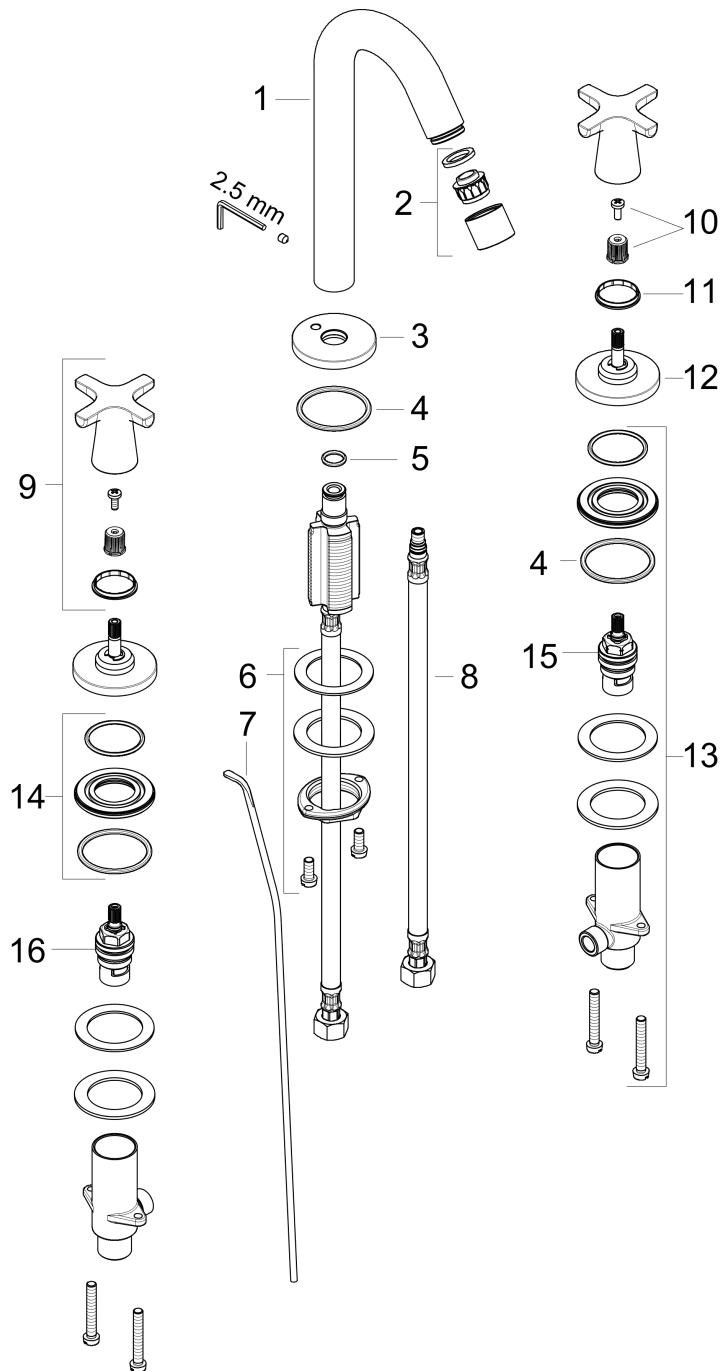

**Logis Classic**  
**Widespread Faucet 150 with Pop-Up Drain, 1.2 GPM**  
 Finishes : **brushed nickel**    Part no. : **71323821**

Exploded drawing

Year of production: >01/17

### Widespread Faucet 150 with Pop-Up Drain, 1.2 GPM

Finishes : **brushed nickel** Part no. : **71323821**

#### Spare parts list

Year of production: >01/17

Pos.	Description	Part no.	Price	PU
1	spout cpl.	95339820	-	1
2	aerator M24x1 (4,5 l/min)	92812820	-	1
3	escutcheon for spout	97505820	-	1
4	O-ring 40x3	92634000	-	1
5	O-ring 11x2	98127000	-	1
6	fixing set (Ø 32)	13961000	-	1
7	pull rod	96657820	-	1
8	connection hose 18½" M8x0,75 3/8"	96321001	-	1
9	handle	92222820	-	1
10	handle fixing set	98932000	-	1
11	set of color-rings cold / hot water	92225000	-	1
12	escutcheon Ø 52 mm	97285820	-	1
13	stop valve cpl.	97357001	-	1
14	nut	92854000	-	1
15	shut off unit right closing	94009000	-	1
16	shut off unit left closing	94008000	-	1
a	pop up waste	88509820	-	1