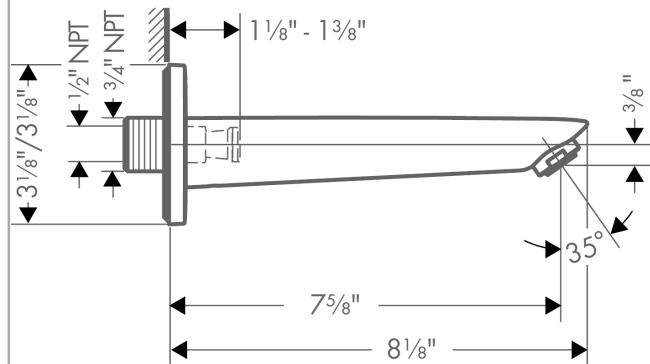

**Logis  
Tub Spout**

Finishes : **brushed nickel** Part no. : **71410821**

**Description**

**Features**

- Solid brass

**Item details**

List Price \$ 215.00

**Compliance**

**Product image**

**Scale drawing**

Logis  
Tub Spout  
Finishes : brushed nickel Part no. : 71410821

Exploded drawing

Year of production: >01/16

**Logis**

**Tub Spout**

Finishes : **brushed nickel** Part no. : **71410821**

**Spare parts list**

Year of production: >01/16

Pos.	Description	Part no.	Price	PU
1	O-ring 13x2	98128000	-	1
2	pin	97766000	-	1
3	aerator M24x1 (30 l/min)	96512820	-	1