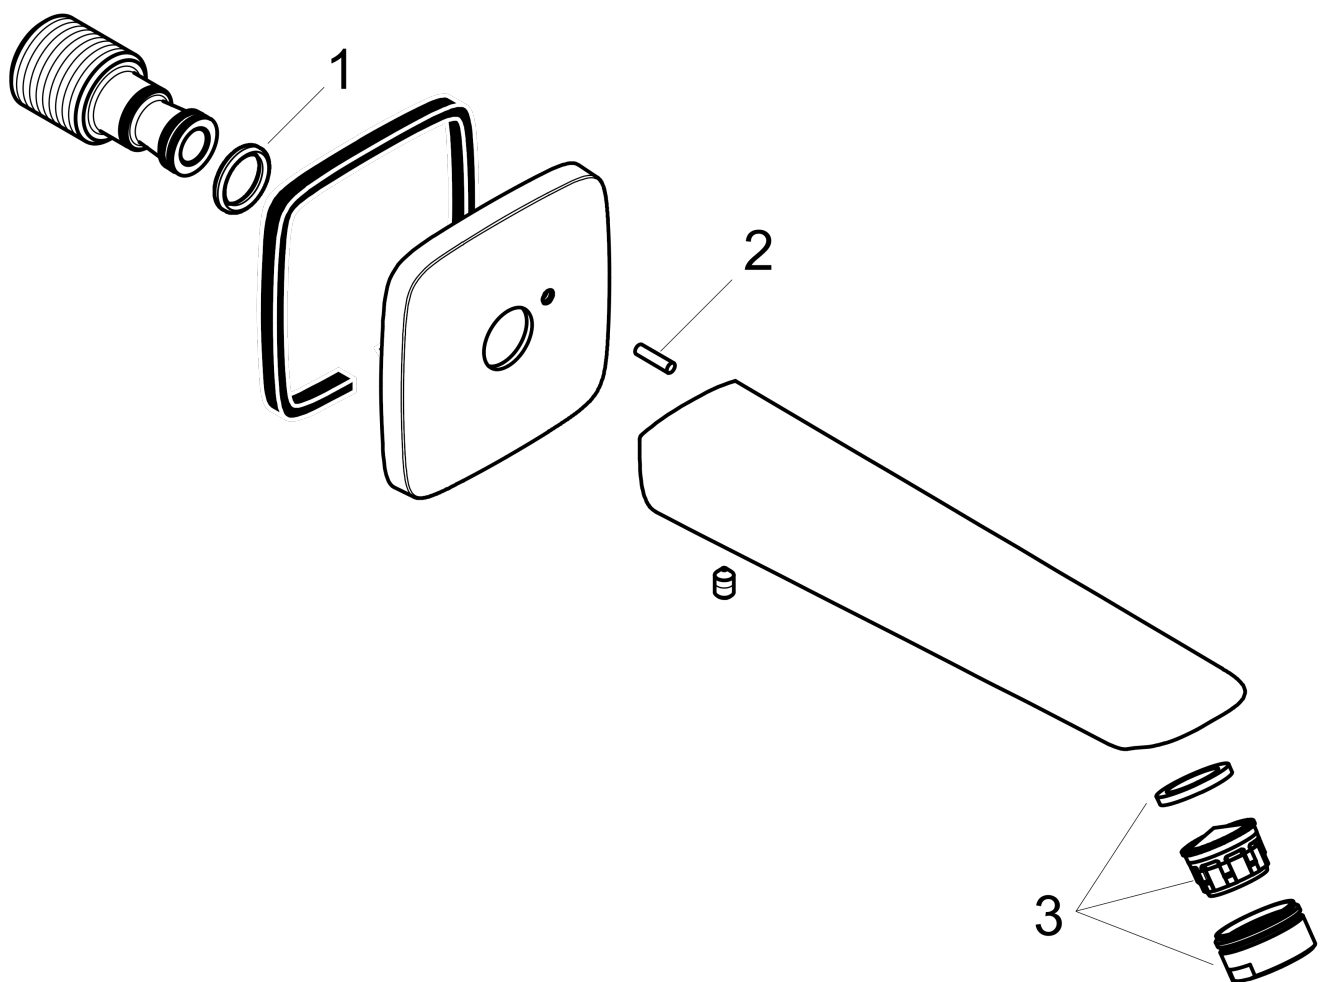

**Logis  
Tub Spout**

Finishes : **brushed nickel** Part no. : **71410821**

**Description**

**Features**

- Solid brass

**Item details**

List Price \$ 215.00

**Compliance**

**Product image**

**Scale drawing**

Logis  
Tub Spout  
Finishes : brushed nickel Part no. : 71410821

Exploded drawing

Year of production: >01/16

**Logis**

**Tub Spout**

Finishes : **brushed nickel** Part no. : **71410821**

**Spare parts list**

Year of production: >01/16

Pos.	Description	Part no.	Price	PU
1	O-ring 13x2	98128000	-	1
2	pin	97766000	-	1
3	aerator M24x1 (30 l/min)	96512820	-	1