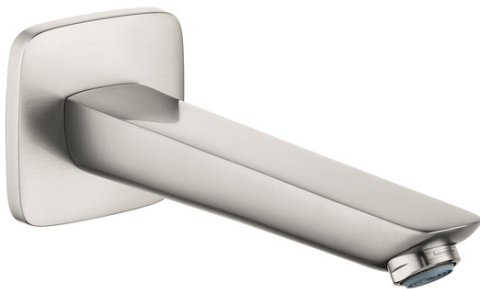

**Logis  
Tub Spout**

Finishes : **brushed nickel** Part no. : **71410821**

**Description**

**Features**

- Solid brass

**Item details**

List Price \$ 215.00

**Compliance**

**Product image**

**Scale drawing**

Logis  
Tub Spout  
Finishes : brushed nickel Part no. : 71410821

Exploded drawing

Year of production: >01/16

**Logis**

**Tub Spout**

Finishes : **brushed nickel** Part no. : **71410821**