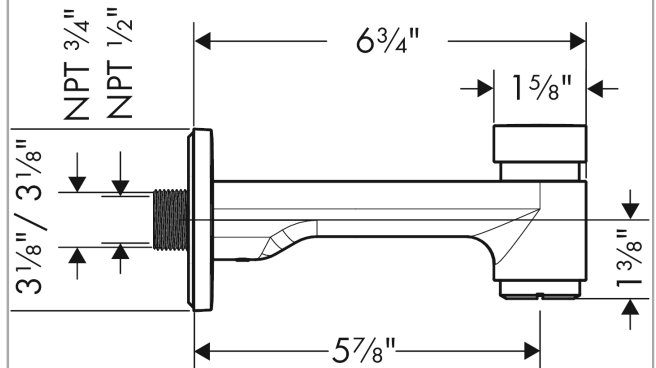

Logis
Tube Spout with Diverter

Finishes : **chrome** Part no. : **71412001**

Description

Features

- Solid brass

Item details

List Price \$ 170.00

Compliance

Product image

Scale drawing

Logis

Tube Spout with Diverter

Finishes : **chrome** Part no. : **71412001**

Exploded drawing

Year of production: >01/16

Logis

Tub Spout with Diverter

Finishes : **chrome** Part no. : **71412001**

Spare parts list

Year of production: >01/16

Pos.	Description	Part no.	Price	PU
1	connecting thread	96472001	-	1
2	O-ring 16x2,5	98134000	-	1
3	hollow set screw M6x8	97810000	-	1