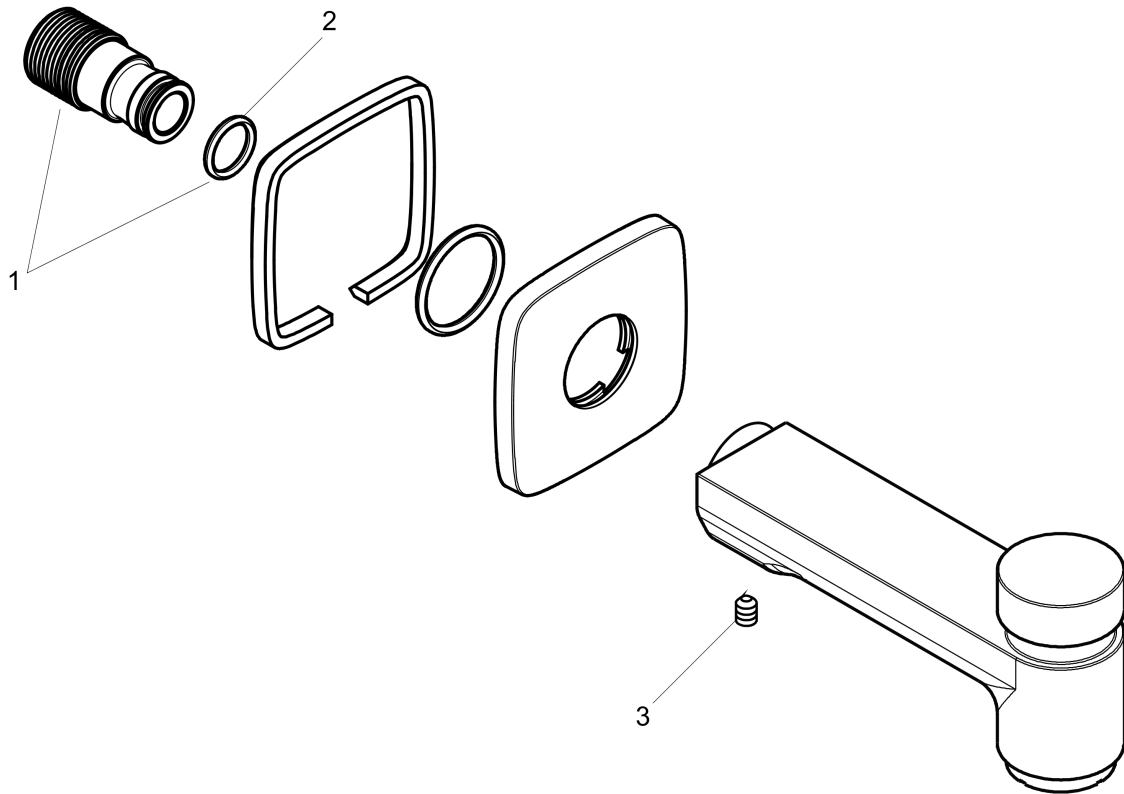

Logis
Tube Spout with Diverter

Finishes : **chrome** Part no. : **71412001**

Description

Features

- Solid brass

Item details

List Price \$ 170.00

Compliance

Product image

Scale drawing

Logis

Tube Spout with Diverter

Finishes : **chrome** Part no. : **71412001**

Exploded drawing

Year of production: >01/16

Logis

Tub Spout with Diverter

Finishes : **chrome** Part no. : **71412001**

Spare parts list

Year of production: >01/16

Pos.	Description	Part no.	Price	PU
1	connecting thread	96472001	-	1
2	O-ring 16x2,5	98134000	-	1
3	hollow set screw M6x8	97810000	-	1