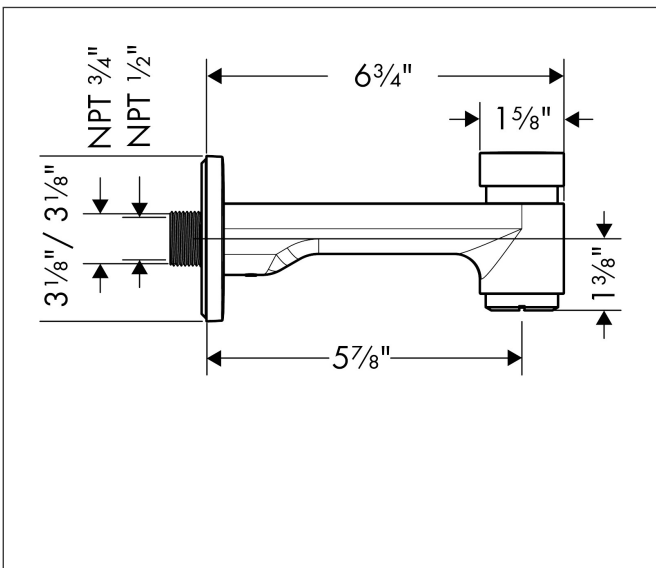

Brand hansgrohe
Art. Name **Logis** Tub Spout with Diverter
Art. Nr. 71412671
Surface Matte Black
Pos. 1

Product Picture

Features

- Metal construction
- For use with pressure balance valve only

Drawing

Certificates/approvals