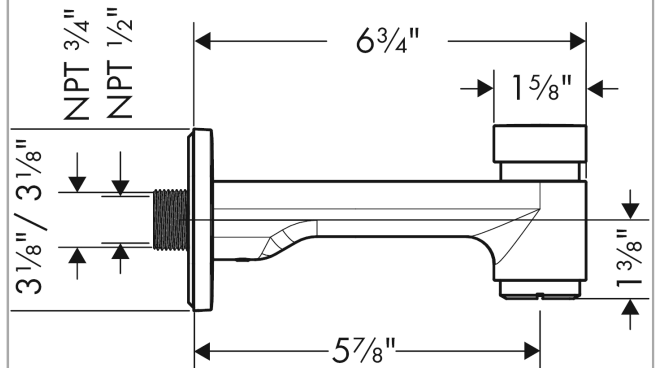

Logis

Tub Spout with Diverter

Finishes : **brushed nickel** Part no. : **71412821**

Description

Features

- Solid brass

Item details

List Price \$ 227.00

Compliance

Product image

Scale drawing

Logis

Tub Spout with Diverter

Finishes : brushed nickel

Part no. : 71412821

Exploded drawing

Year of production: >01/16

Logis

Tub Spout with Diverter

Finishes : **brushed nickel** Part no. : **71412821**

Spare parts list

Year of production: >01/16

Pos.	Description	Part no.	Price	PU
1	connecting thread	96472001	-	1
2	O-ring 16x2,5	98134000	-	1
3	hollow set screw M6x8	97810000	-	1