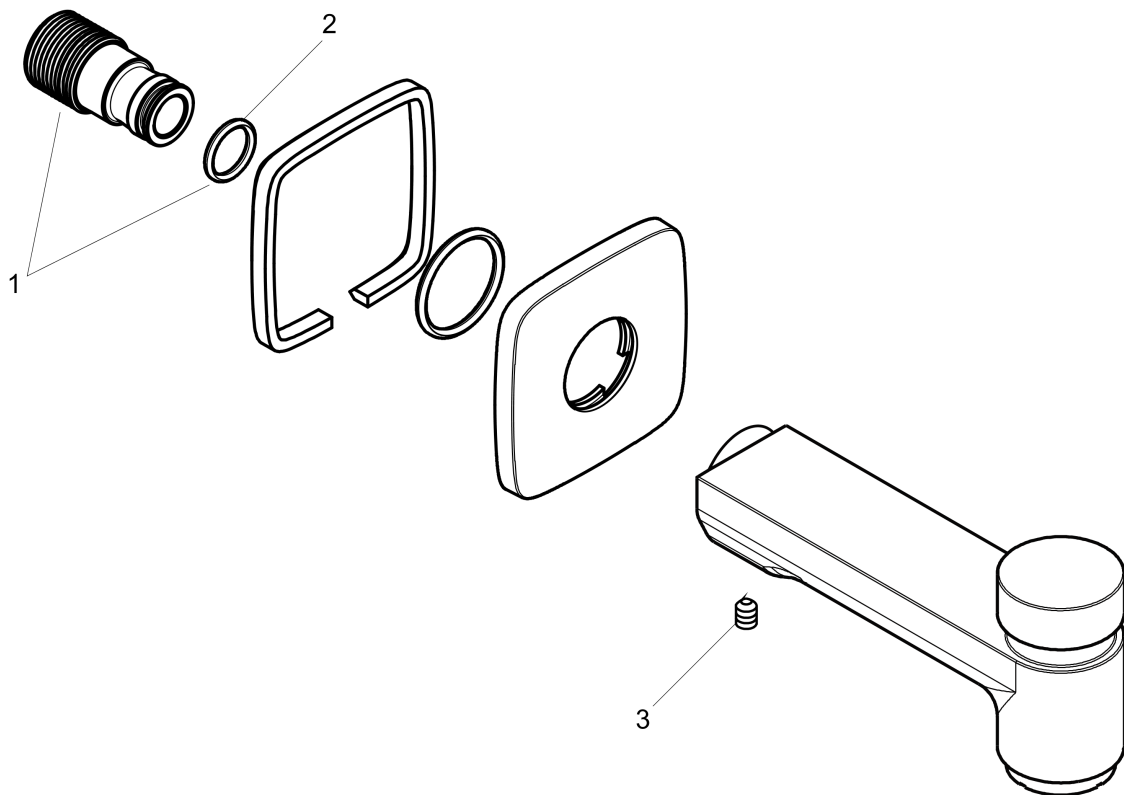

Logis

Tub Spout with Diverter

Finishes : **brushed nickel** Part no. : **71412821**

Description

Features

- Solid brass

Item details

List Price \$ 227.00

Compliance

Product image

Scale drawing

Logis

Tub Spout with Diverter

Finishes : brushed nickel

Part no. : 71412821

Exploded drawing

Year of production: >01/16

Logis

Tub Spout with Diverter

Finishes : **brushed nickel** Part no. : **71412821**

Spare parts list

Year of production: >01/16

Pos.	Description	Part no.	Price	PU
1	connecting thread	96472001	-	1
2	O-ring 16x2,5	98134000	-	1
3	hollow set screw M6x8	97810000	-	1