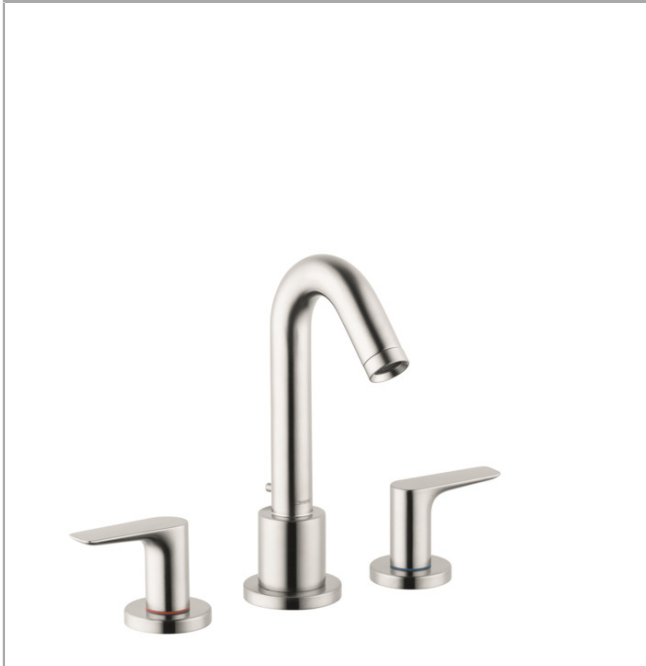

Logis

3-Hole Roman Tub Set Trim

Finishes : **brushed nickel** Part no. : **71500821**

Description

Features

- 90° ceramic valves

Item details

List Price \$ 616.00

Compliance

Product image

Scale drawing

Logis

3-Hole Roman Tub Set Trim

Finishes : brushed nickel Part no. : 71500821

Exploded drawing

Year of production: >07/15

Logis

3-Hole Roman Tub Set Trim

Finishes : **brushed nickel** Part no. : **71500821**

Spare parts list

Year of production: >07/15

Pos.	Description	Part no.	Price	PU
1	hollow set screw M6x6	97660000	-	1
2	handle fixing set	94184000	-	1
3	adapter for spout	88512000	-	1
4	escutcheon Ø 70 mm	97779820	-	1
5	escutcheon	31098820	-	1
6	set of color-rings cold / hot water	95819000	-	1
7	handle	92779820	-	1
8	aerator M24x1 (25 l/min)	92512820	-	1