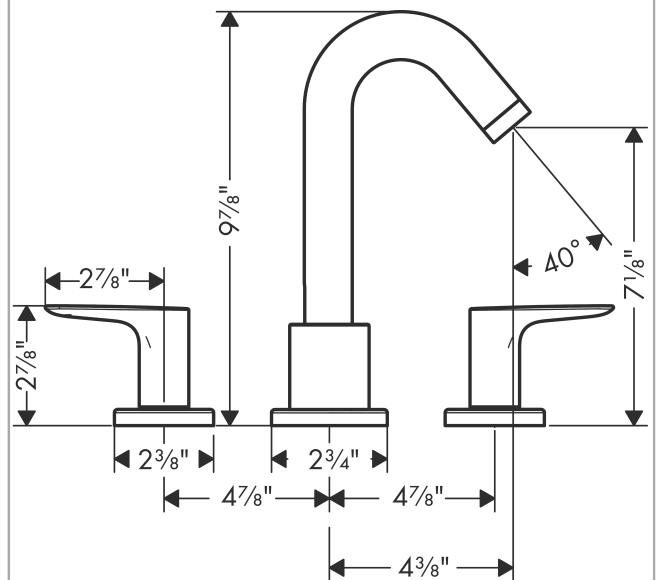

Logis

3-Hole Roman Tub Set Trim

Finishes : **brushed nickel** Part no. : **71500821**

Description

Features

- 90° ceramic valves

Item details

List Price \$ 616.00

Compliance

Product image

Scale drawing

Logis

3-Hole Roman Tub Set Trim

Finishes : brushed nickel Part no. : 71500821

Exploded drawing

Year of production: >07/15

Logis

3-Hole Roman Tub Set Trim

Finishes : **brushed nickel** Part no. : **71500821**

Spare parts list

Year of production: >07/15

Pos.	Description	Part no.	Price	PU
1	hollow set screw M6x6	97660000	-	1
2	handle fixing set	94184000	-	1
3	adapter for spout	88512000	-	1
4	escutcheon Ø 70 mm	97779820	-	1
5	escutcheon	31098820	-	1
6	set of color-rings cold / hot water	95819000	-	1
7	handle	92779820	-	1
8	aerator M24x1 (25 l/min)	92512820	-	1