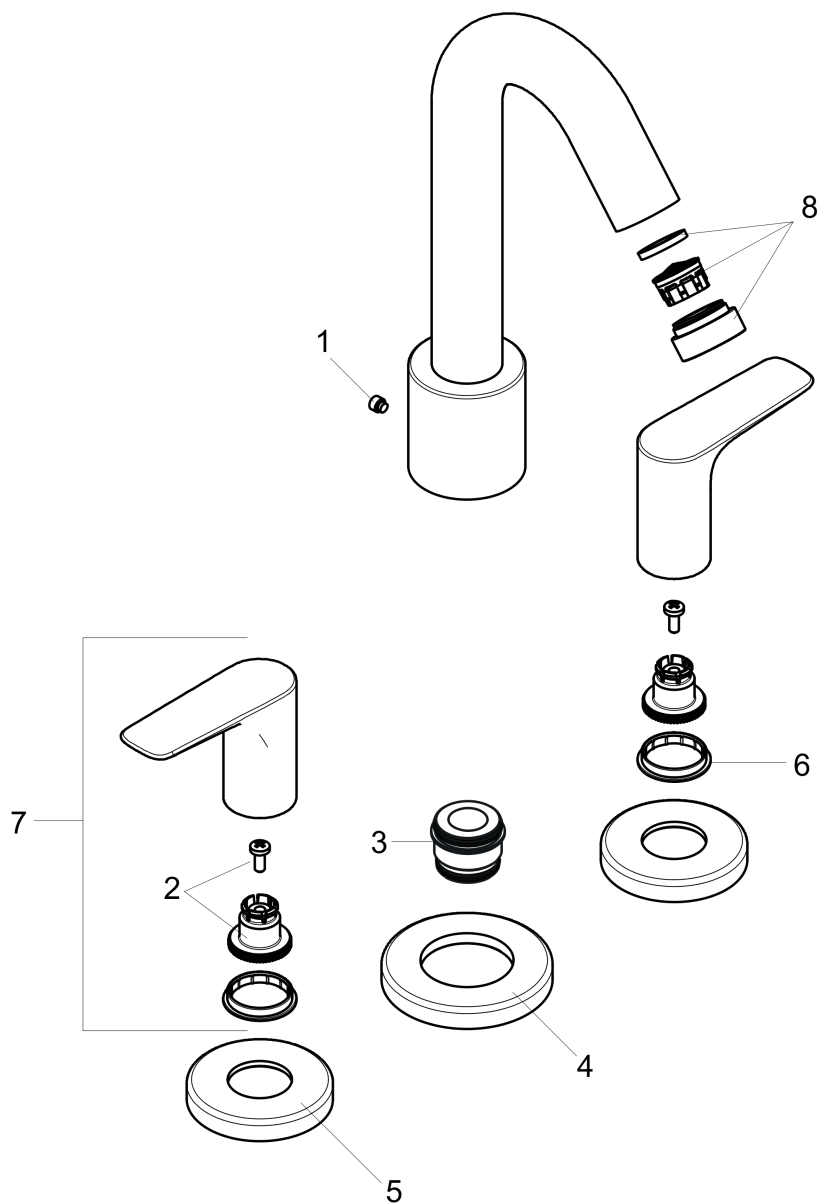

Logis

3-Hole Roman Tub Set Trim

Finishes : **brushed nickel** Part no. : **71500821**

Description

Features

- 90° ceramic valves

Item details

List Price \$ 616.00

Compliance

Product image

Scale drawing

Logis

3-Hole Roman Tub Set Trim

Finishes : brushed nickel Part no. : 71500821

Exploded drawing

Year of production: >07/15

Logis

3-Hole Roman Tub Set Trim

Finishes : **brushed nickel** Part no. : **71500821**

Spare parts list

Year of production: >07/15

Pos.	Description	Part no.	Price	PU
1	hollow set screw M6x6	97660000	-	1
2	handle fixing set	94184000	-	1
3	adapter for spout	88512000	-	1
4	escutcheon Ø 70 mm	97779820	-	1
5	escutcheon	31098820	-	1
6	set of color-rings cold / hot water	95819000	-	1
7	handle	92779820	-	1
8	aerator M24x1 (25 l/min)	92512820	-	1