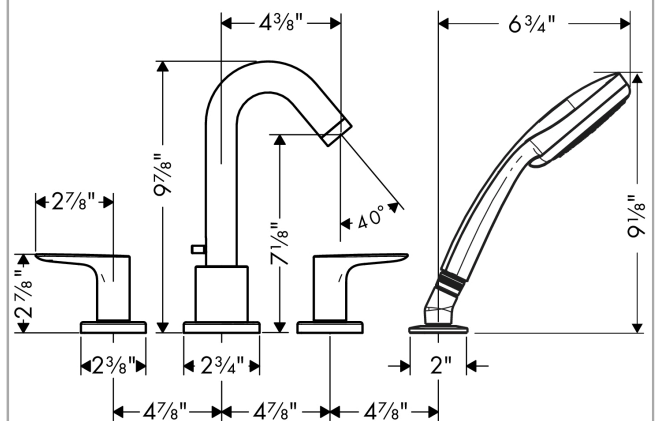

Logis
4-Hole Roman Tub Set Trim with 1.8 GPM Handshower
 Finishes : **chrome** Part no. : **71513001**

Description

Features

- consists of: Handshower,
- 90° ceramic valves
- Integrated double backflow prevention

Item details

List Price \$ 570.00

Technology

Compliance

Product image

Scale drawing

Logis
4-Hole Roman Tub Set Trim with 1.8 GPM Handshower
 Finishes : **chrome** Part no. : **71513001**

Exploded drawing

Year of production: >07/18

Logis

4-Hole Roman Tub Set Trim with 1.8 GPM Handshower

Finishes : **chrome** Part no. : **71513001**

Spare parts list

Year of production: >07/18

Pos.	Description	Part no.	Price	PU
1	diverter knob	96774000	-	1
2	hollow set screw M6x6	97660000	-	1
3	filter packing	94246000	-	1
4	shower holder	28071000	-	1
5	set of non return valves DW 15	94074000	-	1
6	escutcheon Ø 52 mm	97159000	-	1
7	escutcheon Ø 70 mm	97779000	-	1
8	escutcheon	31098000	-	1
9	handle fixing set	94184000	-	1
10	selector assy	96775000	-	1
11	handshower	04752000	-	1
12	set of color-rings cold / hot water	95819000	-	1
13	handle	92779000	-	1
14	aerator M24x1 (25 l/min)	92512000	-	1
15	spout cpl.	95464000	-	1
a	base body	06646000	-	1
b	O-Ring 14x2,5	98189000	-	1
c	O-Ring 23x2,5	98183000	-	1
d	O-Ring 22x2	98185000	-	1
e	O-ring 9x2,5	98217000	-	1