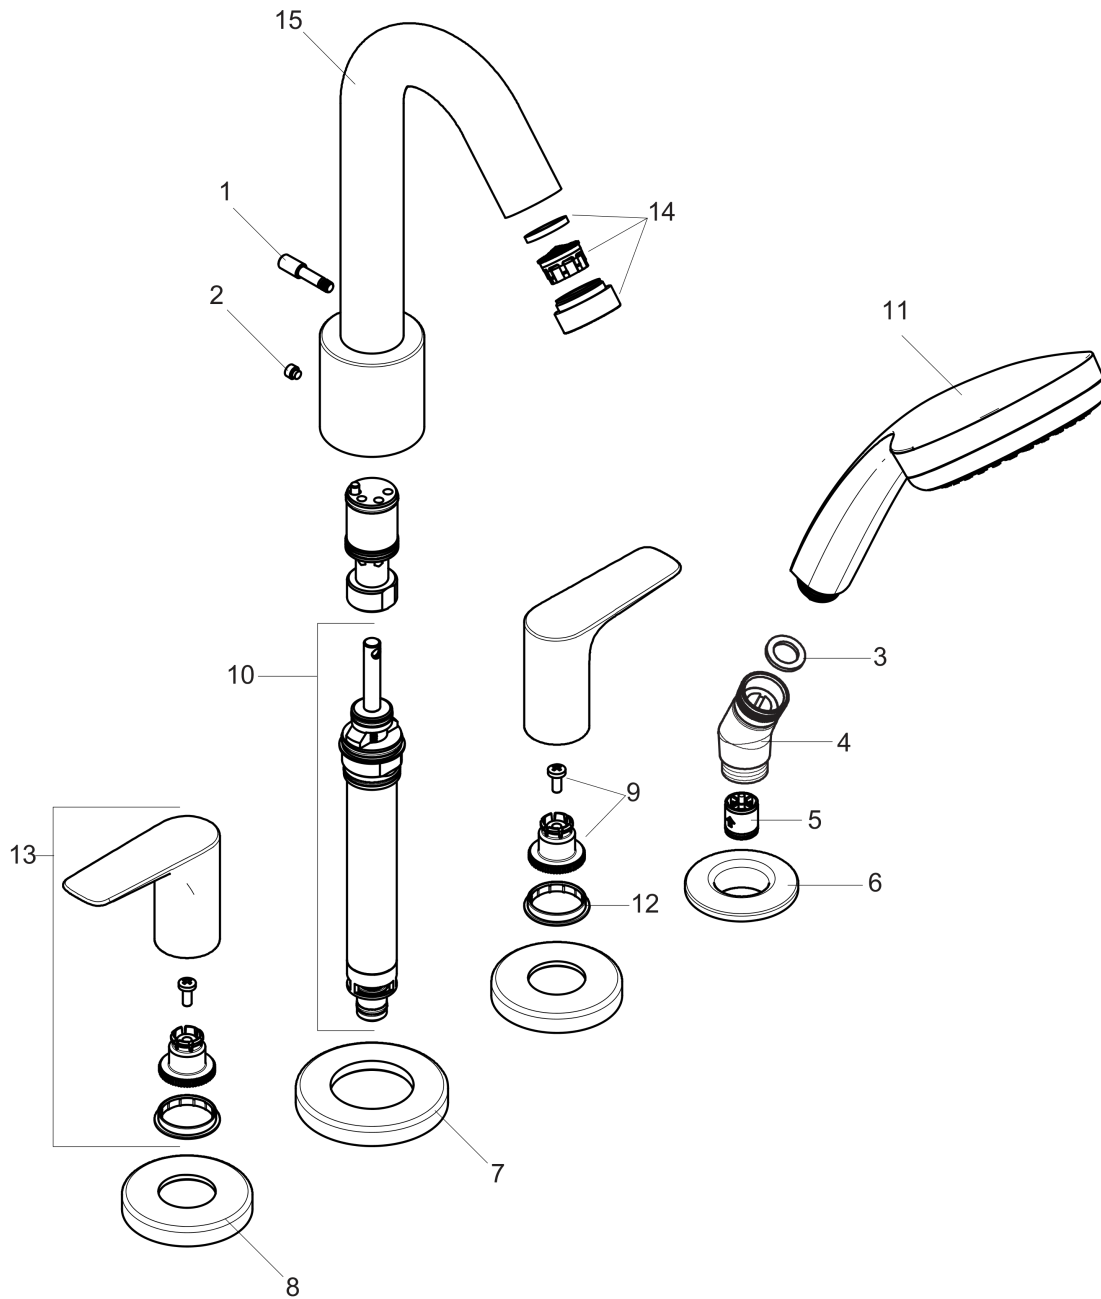

Logis
4-Hole Roman Tub Set Trim with 1.8 GPM Handshower
 Finishes : **chrome** Part no. : **71513001**

Description

Features

- consists of: Handshower,
- 90° ceramic valves
- Integrated double backflow prevention

Item details

List Price \$ 570.00

Technology

Compliance

Product image

Scale drawing

Logis
4-Hole Roman Tub Set Trim with 1.8 GPM Handshower
 Finishes : **chrome** Part no. : **71513001**

Exploded drawing

Year of production: >07/18

Logis

4-Hole Roman Tub Set Trim with 1.8 GPM Handshower

Finishes : **chrome** Part no. : **71513001**

Spare parts list

Year of production: >07/18

Pos.	Description	Part no.	Price	PU
1	diverter knob	96774000	-	1
2	hollow set screw M6x6	97660000	-	1
3	filter packing	94246000	-	1
4	shower holder	28071000	-	1
5	set of non return valves DW 15	94074000	-	1
6	escutcheon Ø 52 mm	97159000	-	1
7	escutcheon Ø 70 mm	97779000	-	1
8	escutcheon	31098000	-	1
9	handle fixing set	94184000	-	1
10	selector assy	96775000	-	1
11	handshower	04752000	-	1
12	set of color-rings cold / hot water	95819000	-	1
13	handle	92779000	-	1
14	aerator M24x1 (25 l/min)	92512000	-	1
15	spout cpl.	95464000	-	1
a	base body	06646000	-	1
b	O-Ring 14x2,5	98189000	-	1
c	O-Ring 23x2,5	98183000	-	1
d	O-Ring 22x2	98185000	-	1
e	O-ring 9x2,5	98217000	-	1