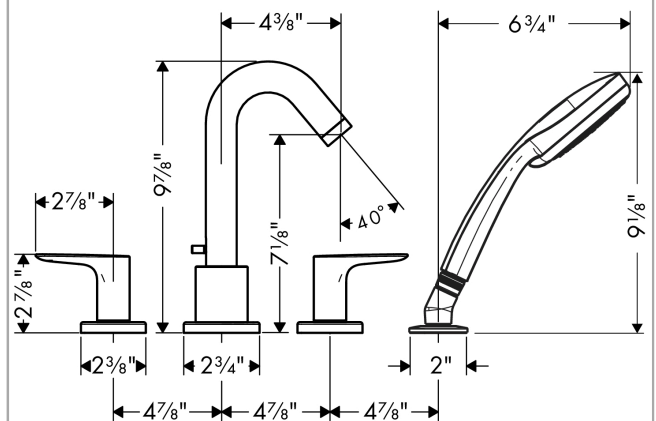

**Logis**  
**4-Hole Roman Tub Set Trim with 1.8 GPM Handshower**  
 Finishes : **brushed nickel** Part no. : **71513821**

**Description**

**Features**

- consists of: Handshower,
- 90° ceramic valves
- Integrated double backflow prevention

**Item details**

List Price \$ 764.00

**Technology**

**Compliance**

**Product image**

**Scale drawing**

**Logis**  
**4-Hole Roman Tub Set Trim with 1.8 GPM Handshower**  
 Finishes : **brushed nickel** Part no. : **71513821**

Exploded drawing

Year of production: >07/18

**Logis**

**4-Hole Roman Tub Set Trim with 1.8 GPM Handshower**

Finishes : **brushed nickel**    Part no. : **71513821**

**Spare parts list**

Year of production: >07/18

Pos.	Description	Part no.	Price	PU
1	diverter knob	96774820	-	1
2	hollow set screw M6x6	97660000	-	1
3	filter packing	94246000	-	1
4	shower holder	28071820	-	1
5	set of non return valves DW 15	94074000	-	1
6	escutcheon Ø 52 mm	97159820	-	1
7	escutcheon Ø 70 mm	97779820	-	1
8	escutcheon	31098820	-	1
9	handle fixing set	94184000	-	1
10	selector assy	96775000	-	1
11	handshower	04752820	-	1
12	set of color-rings cold / hot water	95819000	-	1
13	handle	92779820	-	1
14	aerator M24x1 (25 l/min)	92512820	-	1
15	spout cpl.	95464820	-	1
a	base body	06646000	-	1
b	O-Ring 14x2,5	98189000	-	1
c	O-Ring 23x2,5	98183000	-	1
d	O-Ring 22x2	98185000	-	1
e	O-ring 9x2,5	98217000	-	1