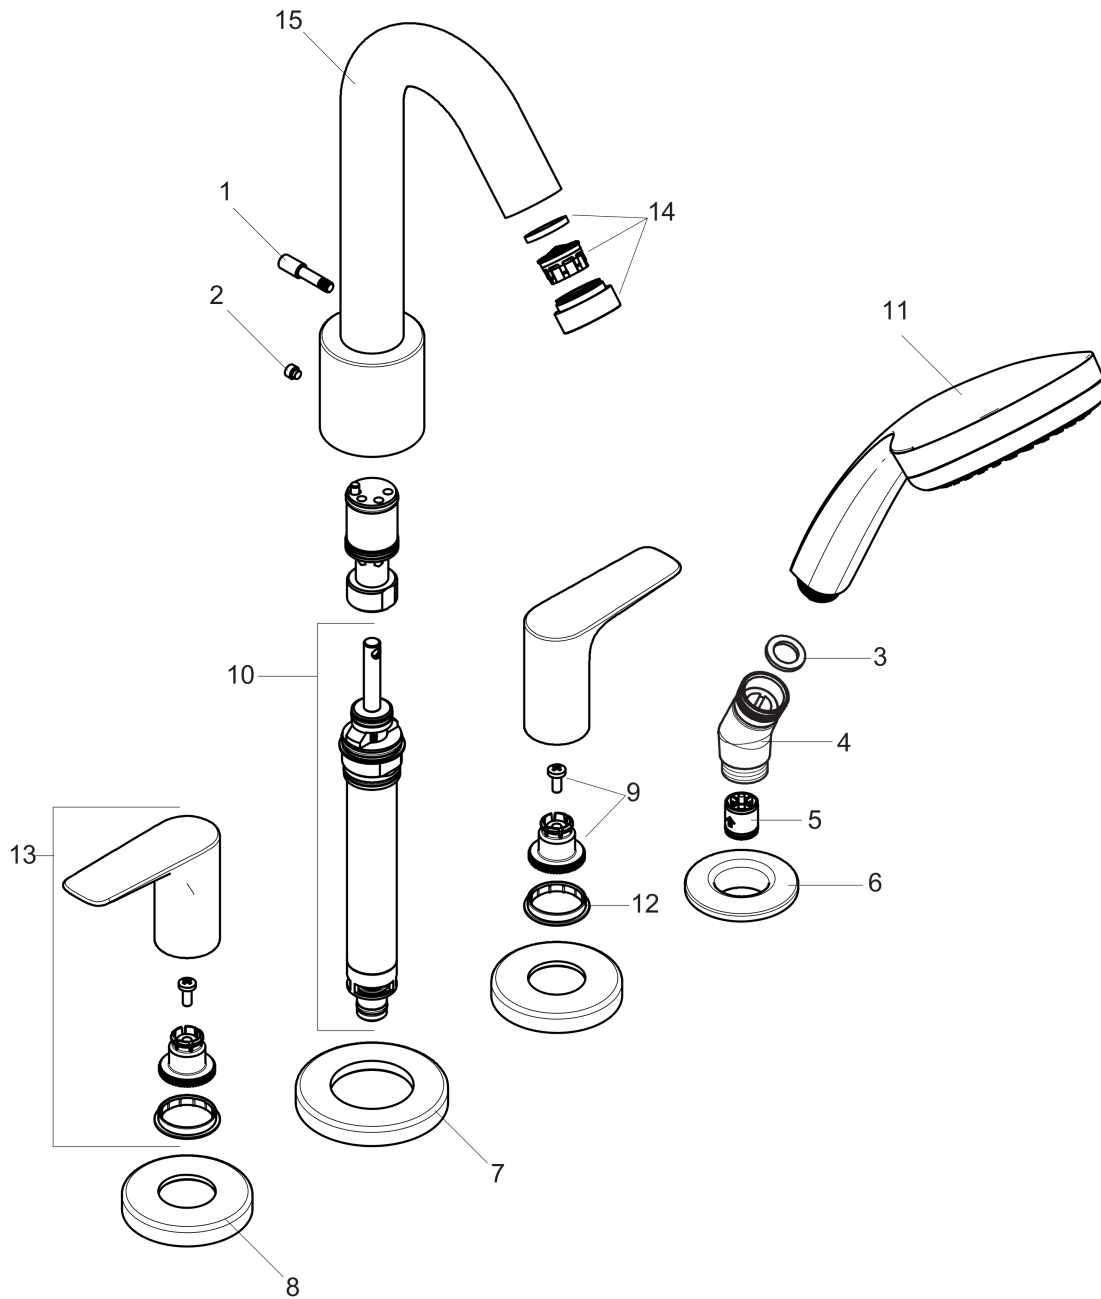

**Logis**  
**4-Hole Roman Tub Set Trim with 1.8 GPM Handshower**  
 Finishes : **brushed nickel** Part no. : **71513821**

**Description**

**Features**

- consists of: Handshower,
- 90° ceramic valves
- Integrated double backflow prevention

**Item details**

List Price \$ 764.00

**Technology**

**Compliance**

**Product image**

**Scale drawing**

**Logis**  
**4-Hole Roman Tub Set Trim with 1.8 GPM Handshower**  
 Finishes : **brushed nickel** Part no. : **71513821**

Exploded drawing

Year of production: >07/18

**Logis**

**4-Hole Roman Tub Set Trim with 1.8 GPM Handshower**

Finishes : **brushed nickel**    Part no. : **71513821**

**Spare parts list**

Year of production: >07/18

Pos.	Description	Part no.	Price	PU
1	diverter knob	96774820	-	1
2	hollow set screw M6x6	97660000	-	1
3	filter packing	94246000	-	1
4	shower holder	28071820	-	1
5	set of non return valves DW 15	94074000	-	1
6	escutcheon Ø 52 mm	97159820	-	1
7	escutcheon Ø 70 mm	97779820	-	1
8	escutcheon	31098820	-	1
9	handle fixing set	94184000	-	1
10	selector assy	96775000	-	1
11	handshower	04752820	-	1
12	set of color-rings cold / hot water	95819000	-	1
13	handle	92779820	-	1
14	aerator M24x1 (25 l/min)	92512820	-	1
15	spout cpl.	95464820	-	1
a	base body	06646000	-	1
b	O-Ring 14x2,5	98189000	-	1
c	O-Ring 23x2,5	98183000	-	1
d	O-Ring 22x2	98185000	-	1
e	O-ring 9x2,5	98217000	-	1