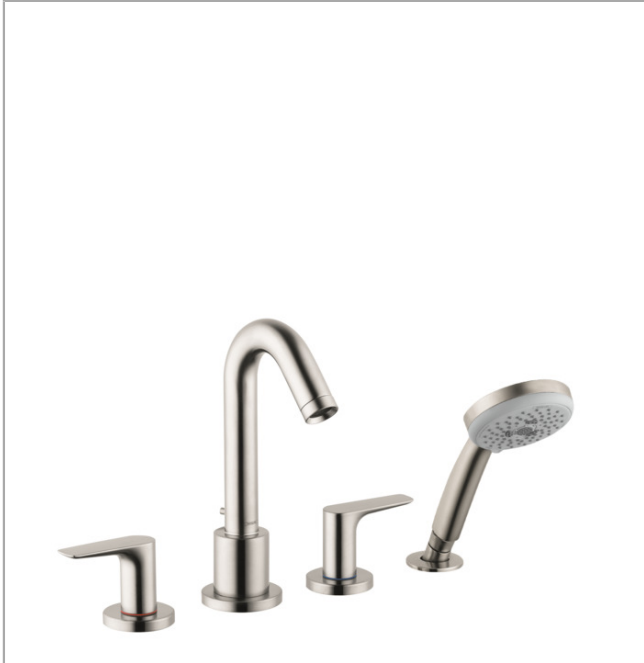

**Logis**  
**4-Hole Roman Tub Set Trim with 1.8 GPM Handshower**  
 Finishes : **brushed nickel** Part no. : **71513821**

**Description**

**Features**

- consists of: Handshower,
- 90° ceramic valves
- Integrated double backflow prevention

**Item details**

List Price \$ 764.00

**Technology**

**Compliance**

**Product image**

**Scale drawing**

**Logis**  
**4-Hole Roman Tub Set Trim with 1.8 GPM Handshower**  
 Finishes : **brushed nickel** Part no. : **71513821**

Exploded drawing

Year of production: >07/18

**Logis**

**4-Hole Roman Tub Set Trim with 1.8 GPM Handshower**

Finishes : **brushed nickel**    Part no. : **71513821**

**Spare parts list**

Year of production: >07/18

Pos.	Description	Part no.	Price	PU
1	diverter knob	96774820	-	1
2	hollow set screw M6x6	97660000	-	1
3	filter packing	94246000	-	1
4	shower holder	28071820	-	1
5	set of non return valves DW 15	94074000	-	1
6	escutcheon Ø 52 mm	97159820	-	1
7	escutcheon Ø 70 mm	97779820	-	1
8	escutcheon	31098820	-	1
9	handle fixing set	94184000	-	1
10	selector assy	96775000	-	1
11	handshower	04752820	-	1
12	set of color-rings cold / hot water	95819000	-	1
13	handle	92779820	-	1
14	aerator M24x1 (25 l/min)	92512820	-	1
15	spout cpl.	95464820	-	1
a	base body	06646000	-	1
b	O-Ring 14x2,5	98189000	-	1
c	O-Ring 23x2,5	98183000	-	1
d	O-Ring 22x2	98185000	-	1
e	O-ring 9x2,5	98217000	-	1