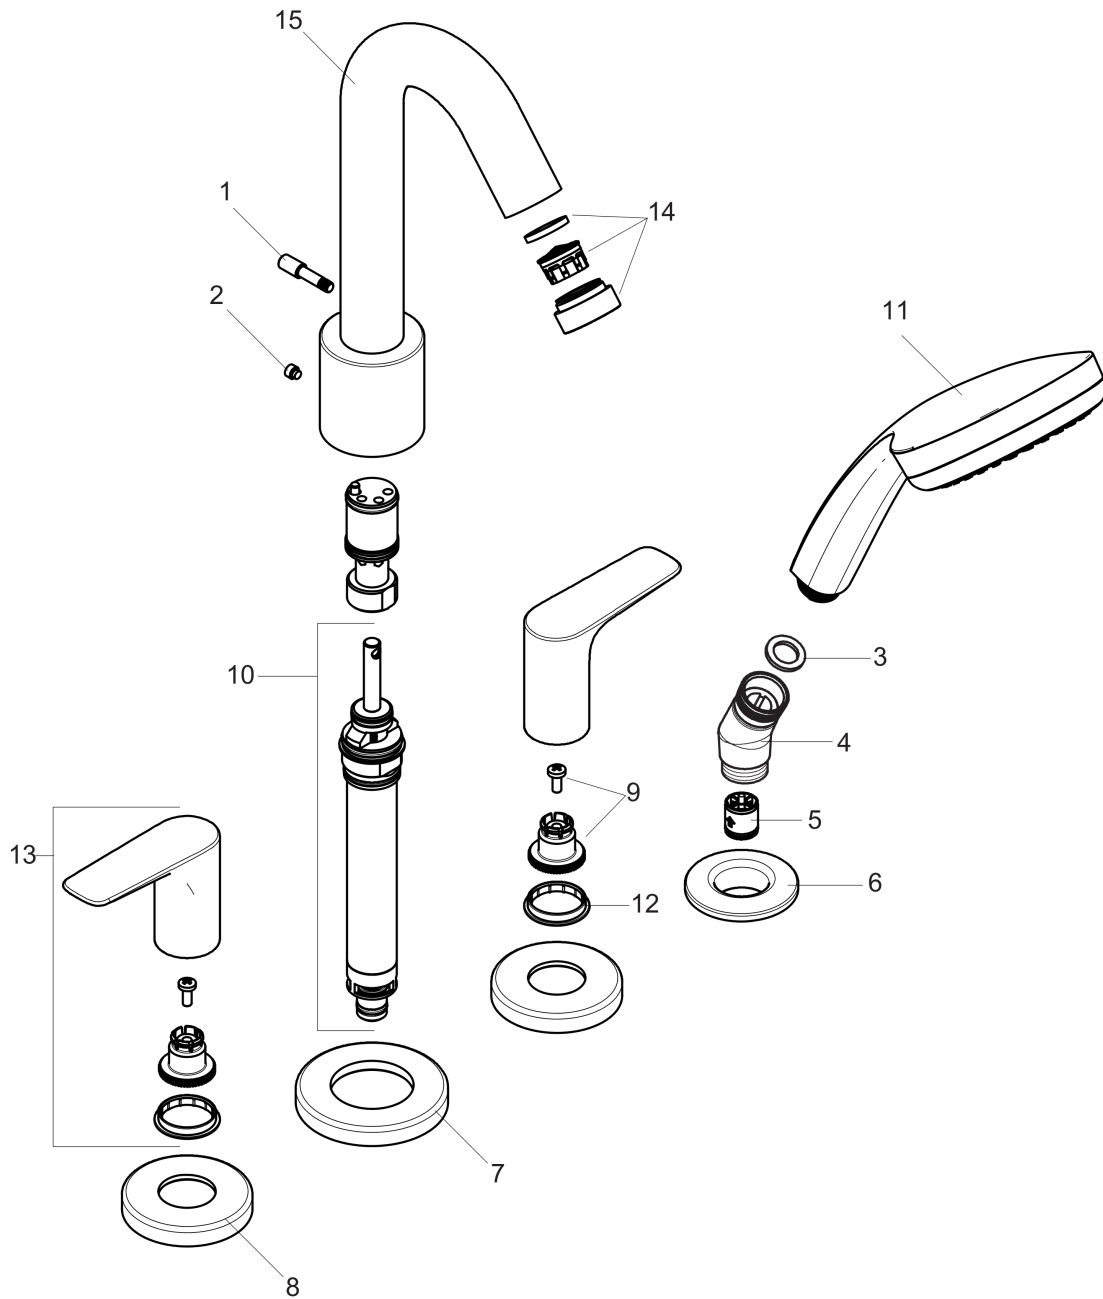

Logis

Logis 4-Hole Roman Tub Set Trim

Finishes : **chrome** Part no. : **71514001**

Description

Features

- Flow: 5.0 GPM
- 90° ceramic valves
- Solid brass
- Diverter for handshower

Comprised of

- Croma E 100 Green Vario-Jet Handshower, 2.0 GPM (#04332USA)

Scale drawing

Logis

Logis 4-Hole Roman Tub Set Trim

Finishes : chrome Part no. : 71514001

Exploded drawing

Year of production: >07/15

Logis

Logis 4-Hole Roman Tub Set Trim

Finishes : **chrome** Part no. : **71514001**

Spare parts list

Year of production: >07/15

Pos.	Description	Part no.	Price	PU
1	diverter knob	96774000	-	1
2	hollow set screw M6x6	97660000	-	1
3	filter packing	94246000	-	1
4	shower holder	28071000	-	1
5	set of non return valves DW 15	94074000	-	1
6	escutcheon Ø 52 mm	97159000	-	1
7	escutcheon Ø 70 mm	97779000	-	1
8	escutcheon	31098000	-	1
9	handle fixing set	94184000	-	1
10	selector assy	96775000	-	1
11	handshower	04332000	-	1
12	set of color-rings cold / hot water	95819000	-	1
13	handle	92779000	-	1
14	aerator M24x1 (25 l/min)	92512000	-	1
15	spout cpl.	95464000	-	1