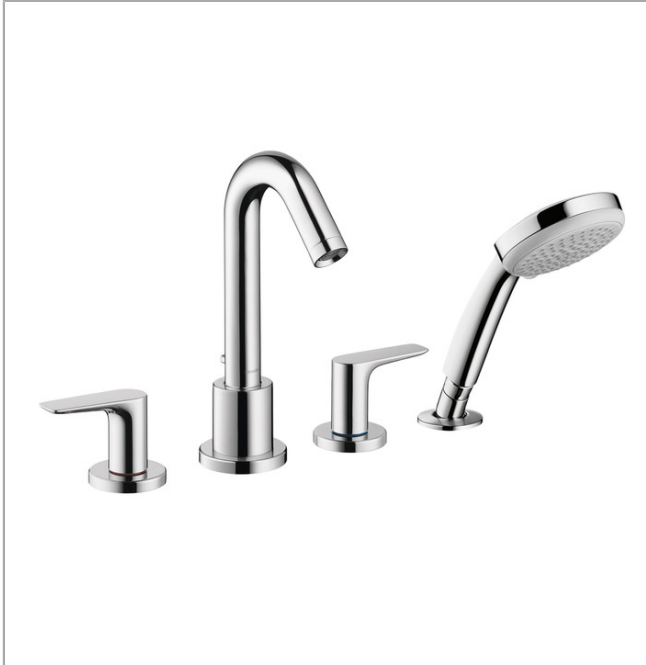

Logis

Logis 4-Hole Roman Tub Set Trim

Finishes : **chrome** Part no. : **71514001**

Description

Features

- Flow: 5.0 GPM
- 90° ceramic valves
- Solid brass
- Diverter for handshower

Comprised of

- Croma E 100 Green Vario-Jet Handshower, 2.0 GPM (#04332USA)

Required accessories

- Rough, 4-Hole Roman Tub Set (#06646USA)

Item details

List Price

\$ 498.00

Technology

Compliance

Product image

Scale drawing

Logis

Logis 4-Hole Roman Tub Set Trim

Finishes : chrome Part no. : 71514001

Exploded drawing

Year of production: >07/15

Logis

Logis 4-Hole Roman Tub Set Trim

Finishes : **chrome** Part no. : **71514001**

Spare parts list

Year of production: >07/15

Pos.	Description	Part no.	Price	PU
1	diverter knob	96774000	-	1
2	hollow set screw M6x6	97660000	-	1
3	filter packing	94246000	-	1
4	shower holder	28071000	-	1
5	set of non return valves DW 15	94074000	-	1
6	escutcheon Ø 52 mm	97159000	-	1
7	escutcheon Ø 70 mm	97779000	-	1
8	escutcheon	31098000	-	1
9	handle fixing set	94184000	-	1
10	selector assy	96775000	-	1
11	handshower	04332000	-	1
12	set of color-rings cold / hot water	95819000	-	1
13	handle	92779000	-	1
14	aerator M24x1 (25 l/min)	92512000	-	1
15	spout cpl.	95464000	-	1