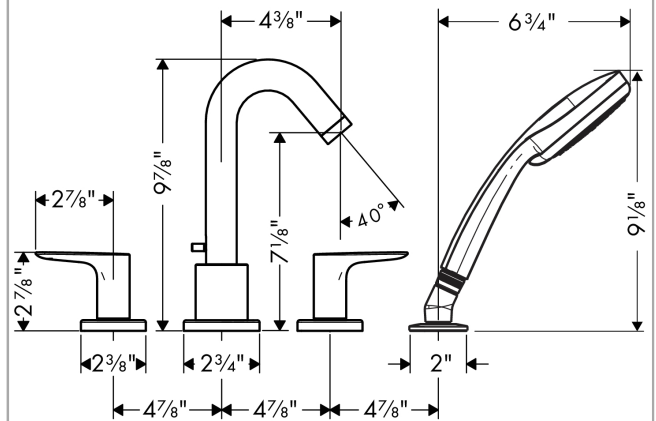

Logis

Logis 4-Hole Roman Tub Set Trim

Finishes : **chrome** Part no. : **71514001**

Description

Features

- Flow: 5.0 GPM
- 90° ceramic valves
- Solid brass
- Diverter for handshower

Comprised of

- Croma E 100 Green Vario-Jet Handshower, 2.0 GPM (#04332USA)

Required accessories

- Rough, 4-Hole Roman Tub Set (#06646USA)

Item details

List Price

\$ 498.00

Technology

Compliance

Product image

Scale drawing

Logis

Logis 4-Hole Roman Tub Set Trim

Finishes : chrome Part no. : 71514001

Exploded drawing

Year of production: >07/15

Logis

Logis 4-Hole Roman Tub Set Trim

Finishes : **chrome** Part no. : **71514001**

Spare parts list

Year of production: >07/15

Pos.	Description	Part no.	Price	PU
1	diverter knob	96774000	-	1
2	hollow set screw M6x6	97660000	-	1
3	filter packing	94246000	-	1
4	shower holder	28071000	-	1
5	set of non return valves DW 15	94074000	-	1
6	escutcheon Ø 52 mm	97159000	-	1
7	escutcheon Ø 70 mm	97779000	-	1
8	escutcheon	31098000	-	1
9	handle fixing set	94184000	-	1
10	selector assy	96775000	-	1
11	handshower	04332000	-	1
12	set of color-rings cold / hot water	95819000	-	1
13	handle	92779000	-	1
14	aerator M24x1 (25 l/min)	92512000	-	1
15	spout cpl.	95464000	-	1