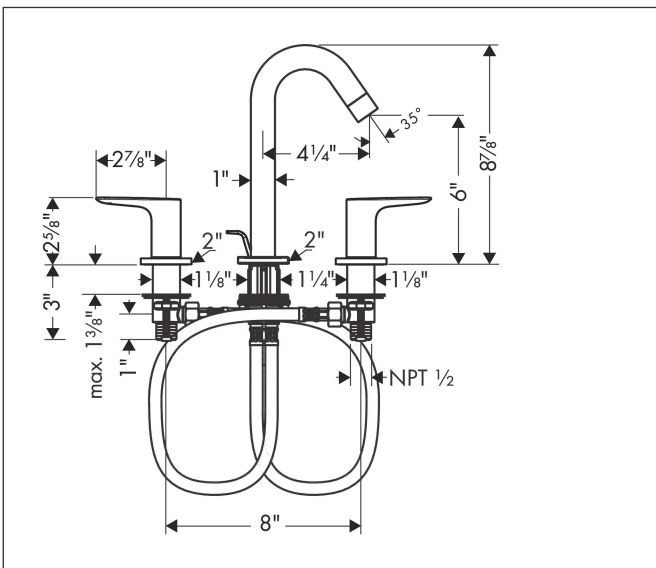

Brand hansgrohe
 Art. Name **Logis** Widespread Faucet 150 with Pop-Up Drain, 1.2 GPM
 Art. Nr. 71533821
 Surface Brushed Nickel
 Pos. 1

Product Picture

Features

- Handle design: lever handle
- Spray pattern: aerated spray
- Maximum flow rate (at 3 bar): 4.5 l/min
- Ceramic valves hot/cold 90°
- Pop-up drain G 1

Drawing

Technology