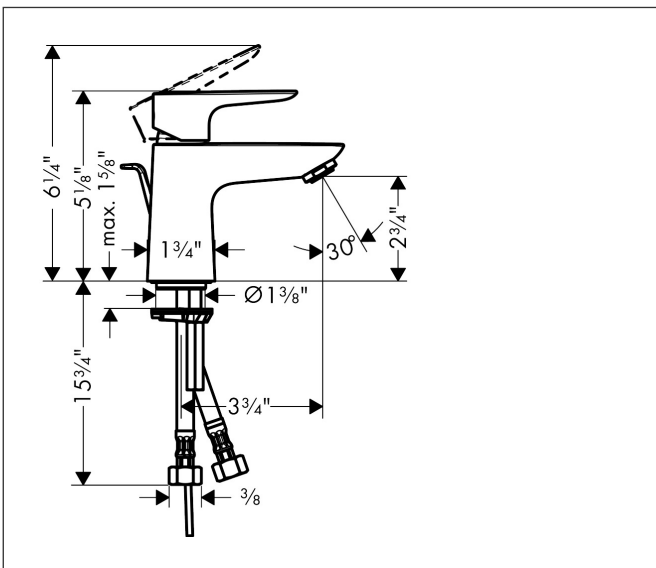

Brand hansgrohe
 Art. Name **Talis E** Single-Hole Faucet 80 with Pop-Up Drain, 1.2 GPM
 Art. Nr. 71700001
 Surface Chrome
 Pos. 1

Product Picture

Features

- Handle design: lever handle
- Spray pattern: aerated spray
- Maximum flow rate (at 3 bar): 4.5 l/min
- Ceramic cartridge
- Pop-up drain G 1

Drawing

Technology