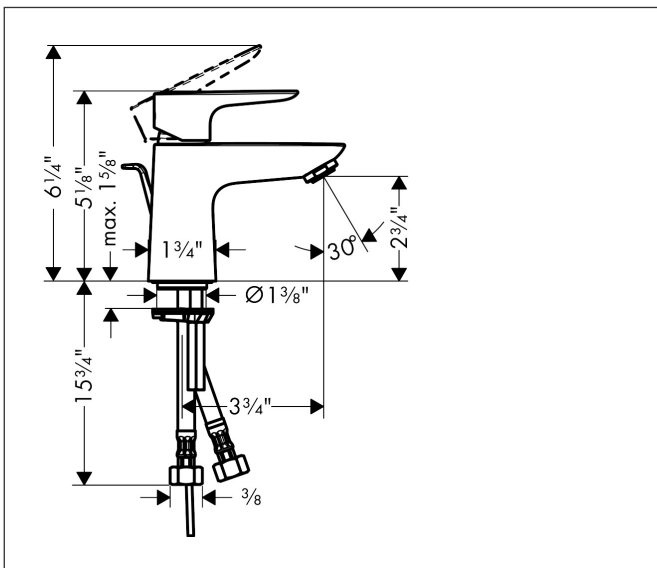

Brand hansgrohe
 Art. Name **Talis E** Single-Hole Faucet 80 with Pop-Up Drain, 1.2 GPM
 Art. Nr. 71700821
 Surface Brushed Nickel
 Pos. 1

Product Picture

Features

- Handle design: lever handle
- Spray pattern: aerated spray
- Maximum flow rate (at 3 bar): 4.5 l/min
- Ceramic cartridge
- Pop-up drain G 1

Drawing

Technology