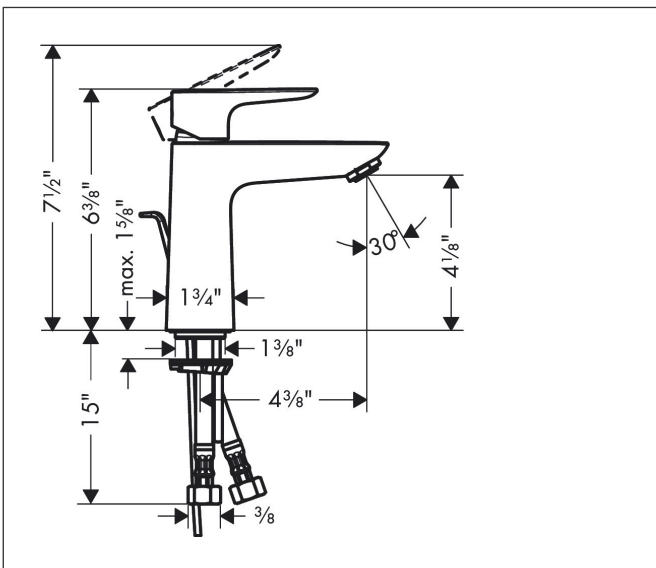

Brand hansgrohe
 Art. Name **Talis E** Single-Hole Faucet 110 with Pop-Up Drain, 1.2 GPM
 Art. Nr. 71710001
 Surface Chrome
 Pos. 1

Product Picture

Features

- Handle design: lever handle
- Spray pattern: aerated spray
- Maximum flow rate (at 3 bar): 4.5 l/min
- Ceramic cartridge
- Pop-up drain G 1

Drawing

Technology