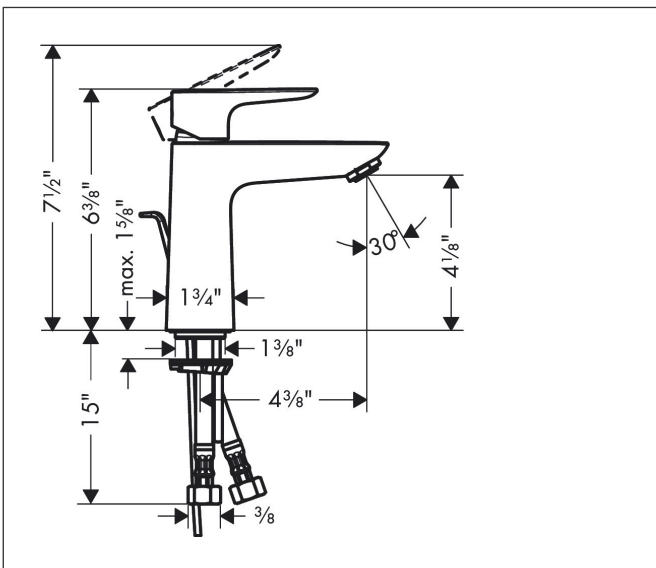

Brand hansgrohe
 Art. Name **Talis E** Single-Hole Faucet 110 with Pop-Up Drain, 1.2 GPM
 Art. Nr. 71710141
 Surface Brushed Bronze
 Pos. 1

Product Picture

Features

- Handle design: lever handle
- Spray pattern: aerated spray
- Maximum flow rate (at 3 bar): 4.5 l/min
- Ceramic cartridge
- Pop-up drain G 1

Drawing

Technology