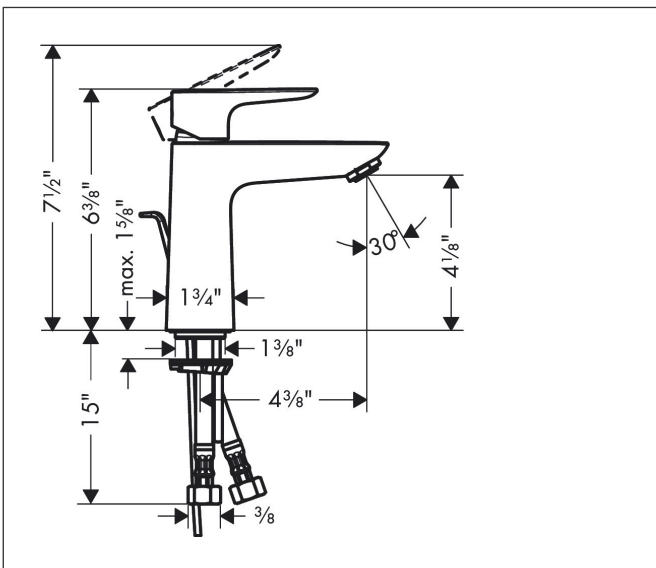

Brand hansgrohe
 Art. Name **Talis E** Single-Hole Faucet 110 with Pop-Up Drain, 1.2 GPM
 Art. Nr. 71710341
 Surface Brushed Black Chrome
 Pos. 1

Product Picture

Features

- Handle design: lever handle
- Spray pattern: aerated spray
- Maximum flow rate (at 3 bar): 4.5 l/min
- Ceramic cartridge
- Pop-up drain G 1

Drawing

Technology