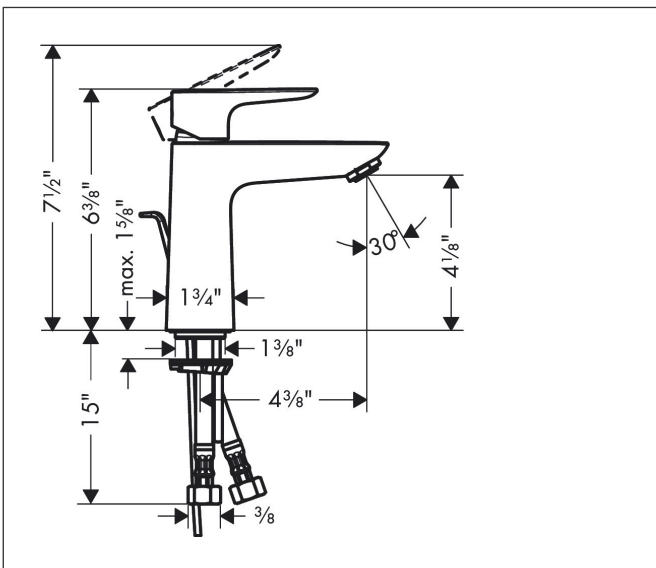

Brand hansgrohe
 Art. Name **Talis E** Single-Hole Faucet 110 with Pop-Up Drain, 1.2 GPM
 Art. Nr. 71710671
 Surface matte black
 Pos. 1

Product Picture

Features

- Handle design: lever handle
- Spray pattern: aerated spray
- Maximum flow rate (at 3 bar): 4.5 l/min
- Ceramic cartridge
- Pop-up drain G 1

Drawing

Technology