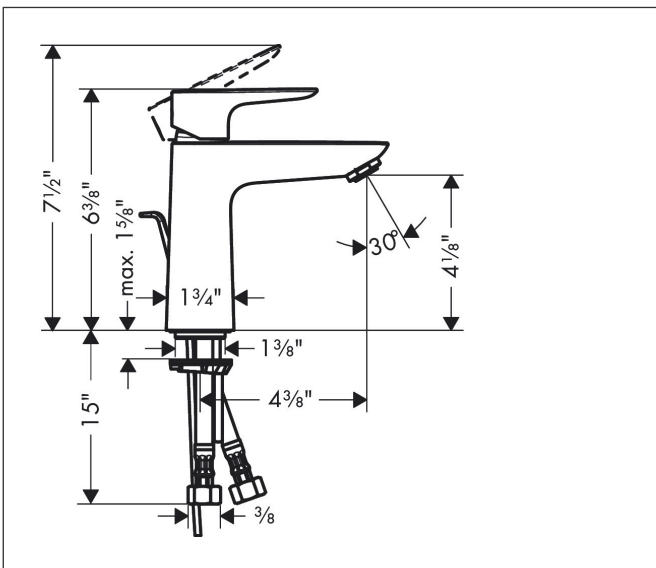

Brand hansgrohe
 Art. Name **Talis E** Single-Hole Faucet 110 with Pop-Up Drain, 1.2 GPM
 Art. Nr. 71710821
 Surface Brushed Nickel
 Pos. 1

Product Picture

Features

- Handle design: lever handle
- Spray pattern: aerated spray
- Maximum flow rate (at 3 bar): 4.5 l/min
- Ceramic cartridge
- Pop-up drain G 1

Drawing

Technology