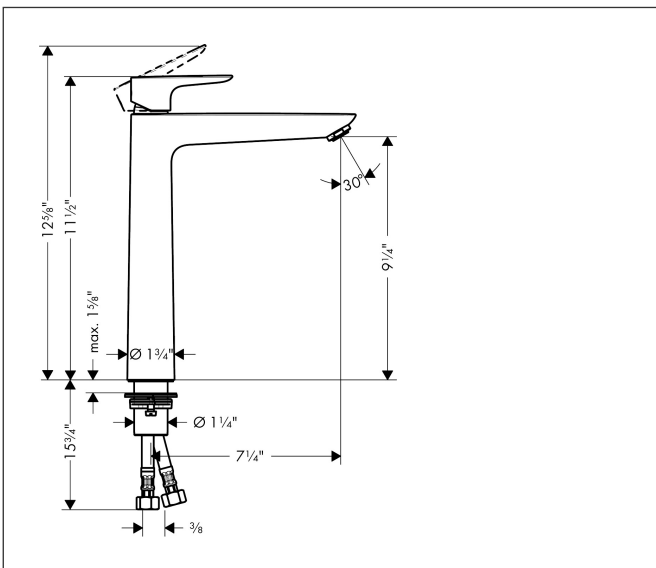

Brand hansgrohe
 Art. Name **Talis E** Single-Hole Faucet 240, 1.2 GPM
 Art. Nr. 71717141
 Surface Brushed Bronze
 Pos. 1

Product Picture

Features

- Handle design: lever handle
- Spray pattern: aerated spray
- Maximum flow rate (at 3 bar): 4.5 l/min
- Ceramic cartridge

Drawing

Technology