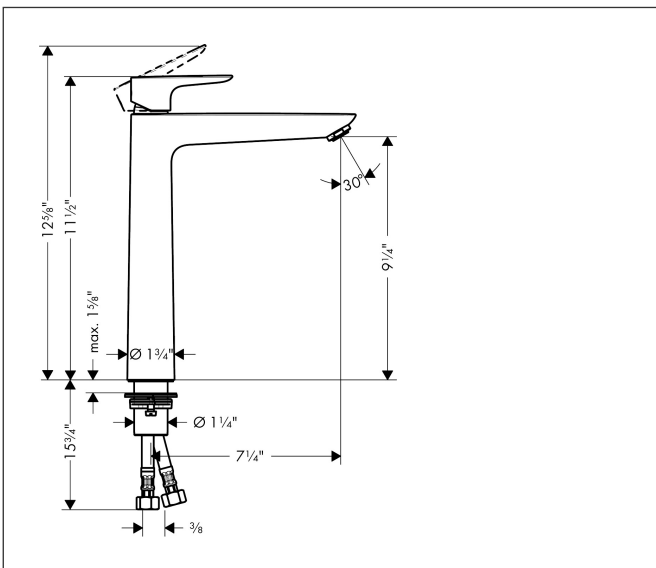

Brand hansgrohe
 Art. Name **Talis E** Single-Hole Faucet 240, 1.2 GPM
 Art. Nr. 71717821
 Surface Brushed Nickel
 Pos. 1

Product Picture

Features

- Handle design: lever handle
- Spray pattern: aerated spray
- Maximum flow rate (at 3 bar): 4.5 l/min
- Ceramic cartridge

Drawing

Technology