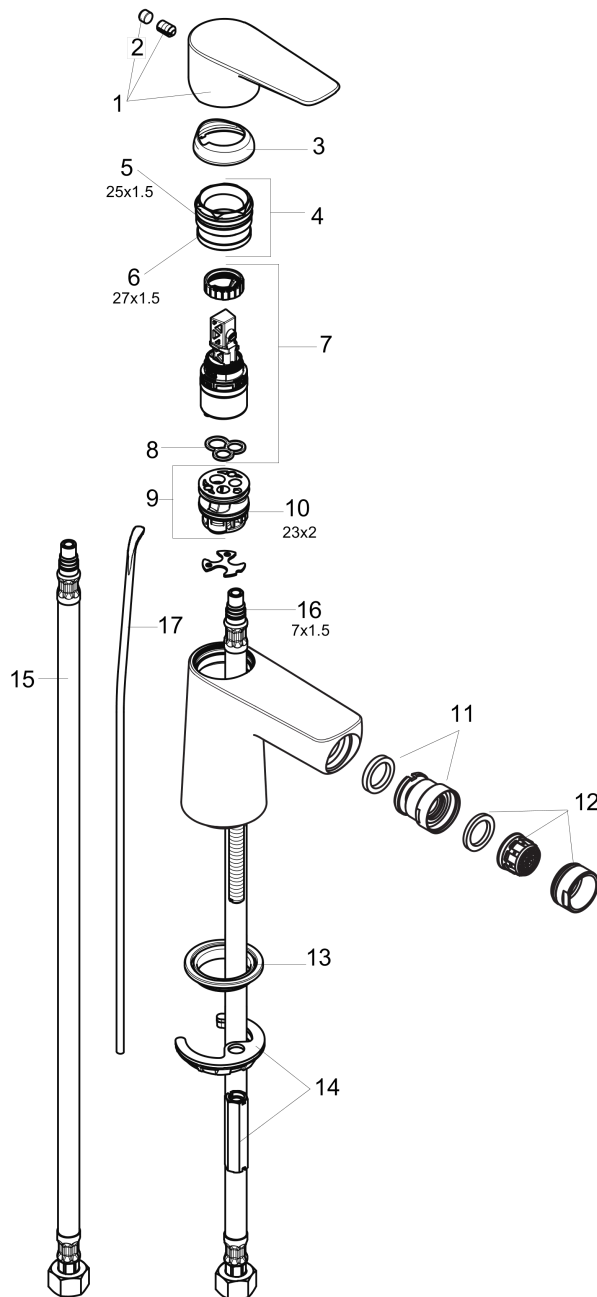

**Talis E**  
**Single-Hole Bidet Faucet**  
 Finishes : **chrome** Part no. : **71720001**

**Description**

**Features**

- Pivoting aerator
- Ceramic cartridge
- Includes pop-up assembly

**Item details**

List Price \$ 194.00

**Compliance**

**Product image**

**Scale drawing**

**Talis E**  
**Single-Hole Bidet Faucet**  
 Finishes : **chrome**    Part no. : **71720001**

Exploded drawing

Year of production: >10/16

**Talis E**  
**Single-Hole Bidet Faucet**  
 Finishes : **chrome** Part no. : **71720001**

## Spare parts list

Year of production: >10/16

Pos.	Description	Part no.	Price	PU
1	handle	92687000	-	1
2	screw cover	95704000	-	1
3	flange	92625000	-	1
4	nut	92689000	-	1
5	O-ring 25x1,5	98146000	-	1
6	O-ring 27x1,5	92527000	-	1
7	cartridge, assy	97685000	-	1
8	seal	98865000	-	1
9	adapter for cartridge	98866000	-	1
10	O-ring 23x2	98398000	-	1
11	ball joint	96050000	-	1
12	aerator M24x1 (5 l/min)	95379000	-	1
13	seal Ø 42	98722000	-	1
14	fixing set	96016000	-	1
15	connection hose 18½" M8x0,75 3/8"	96321001	-	1
16	O-ring 7x1,5	98422000	-	1
17	pull rod	96657000	-	1
a	pop up waste	88509000	-	1