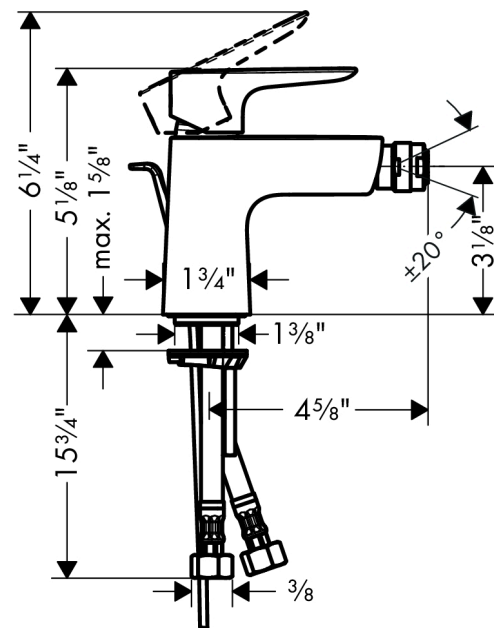

**Talis E**  
**Single-Hole Bidet Faucet**  
 Finishes : **chrome** Part no. : **71720001**

**Description**

**Features**

- Pivoting aerator
- Ceramic cartridge
- Includes pop-up assembly

**Item details**

List Price \$ 194.00

**Compliance**

**Product image**

**Scale drawing**

**Talis E**  
**Single-Hole Bidet Faucet**  
 Finishes : **chrome**    Part no. : **71720001**

Exploded drawing

Year of production: >10/16

**Talis E**  
**Single-Hole Bidet Faucet**  
 Finishes : **chrome** Part no. : **71720001**

## Spare parts list

Year of production: >10/16

Pos.	Description	Part no.	Price	PU
1	handle	92687000	-	1
2	screw cover	95704000	-	1
3	flange	92625000	-	1
4	nut	92689000	-	1
5	O-ring 25x1,5	98146000	-	1
6	O-ring 27x1,5	92527000	-	1
7	cartridge, assy	97685000	-	1
8	seal	98865000	-	1
9	adapter for cartridge	98866000	-	1
10	O-ring 23x2	98398000	-	1
11	ball joint	96050000	-	1
12	aerator M24x1 (5 l/min)	95379000	-	1
13	seal Ø 42	98722000	-	1
14	fixing set	96016000	-	1
15	connection hose 18½" M8x0,75 3/8"	96321001	-	1
16	O-ring 7x1,5	98422000	-	1
17	pull rod	96657000	-	1
a	pop up waste	88509000	-	1