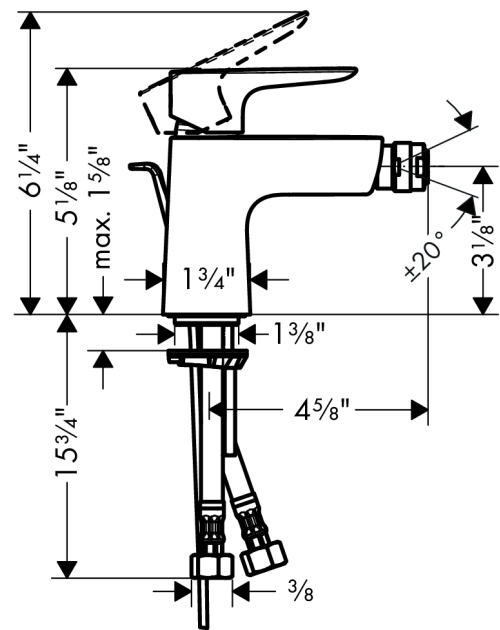

Talis E
Single-Hole Bidet Faucet

Finishes : **brushed nickel** Part no. : **71720821**

Description

Features

- Pivoting aerator
- Ceramic cartridge
- Includes pop-up assembly

Item details

List Price \$ 242.00

Compliance

Product image

Scale drawing

Talis E
Single-Hole Bidet Faucet
 Finishes : **brushed nickel**

Part no. : **71720821**

Exploded drawing

Year of production: **>10/16**

Talis E
Single-Hole Bidet Faucet

Finishes : **brushed nickel** Part no. : **71720821**

Spare parts list

Year of production: >10/16

Pos.	Description	Part no.	Price	PU
1	handle	92687820	-	1
2	screw cover	95704000	-	1
3	flange	92625820	-	1
4	nut	92689000	-	1
5	O-ring 25x1,5	98146000	-	1
6	O-ring 27x1,5	92527000	-	1
7	cartridge, assy	95973001	-	1
8	seal	98865000	-	1
9	adapter for cartridge	98866000	-	1
10	O-ring 23x2	98398000	-	1
11	ball joint	96050820	-	1
12	aerator M24x1 (5 l/min)	95379820	-	1
13	seal Ø 42	98722000	-	1
14	fixing set	96016000	-	1
15	connection hose 18½" M8x0,75 3/8"	96321001	-	1
16	O-ring 7x1,5	98422000	-	1
17	pull rod	96657820	-	1
a	pop up waste	88509820	-	1
b	screw M8 x 68	97736000	-	1