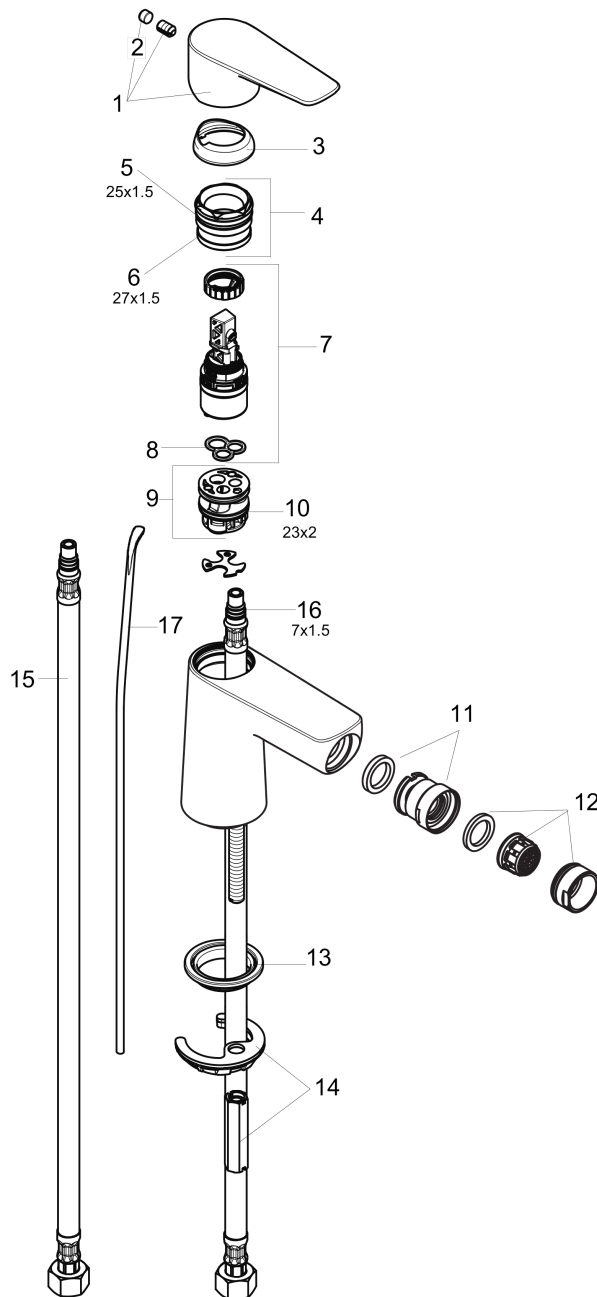

Talis E
Single-Hole Bidet Faucet

Finishes : **brushed nickel** Part no. : **71720821**

Description

Features

- Pivoting aerator
- Ceramic cartridge
- Includes pop-up assembly

Item details

List Price \$ 242.00

Compliance

Product image

Scale drawing

Talis E
Single-Hole Bidet Faucet
 Finishes : **brushed nickel**

Part no. : **71720821**

Exploded drawing

Year of production: **>10/16**

Talis E
Single-Hole Bidet Faucet

Finishes : **brushed nickel** Part no. : **71720821**

Spare parts list

Year of production: >10/16

Pos.	Description	Part no.	Price	PU
1	handle	92687820	-	1
2	screw cover	95704000	-	1
3	flange	92625820	-	1
4	nut	92689000	-	1
5	O-ring 25x1,5	98146000	-	1
6	O-ring 27x1,5	92527000	-	1
7	cartridge, assy	95973001	-	1
8	seal	98865000	-	1
9	adapter for cartridge	98866000	-	1
10	O-ring 23x2	98398000	-	1
11	ball joint	96050820	-	1
12	aerator M24x1 (5 l/min)	95379820	-	1
13	seal Ø 42	98722000	-	1
14	fixing set	96016000	-	1
15	connection hose 18½" M8x0,75 3/8"	96321001	-	1
16	O-ring 7x1,5	98422000	-	1
17	pull rod	96657820	-	1
a	pop up waste	88509820	-	1
b	screw M8 x 68	97736000	-	1