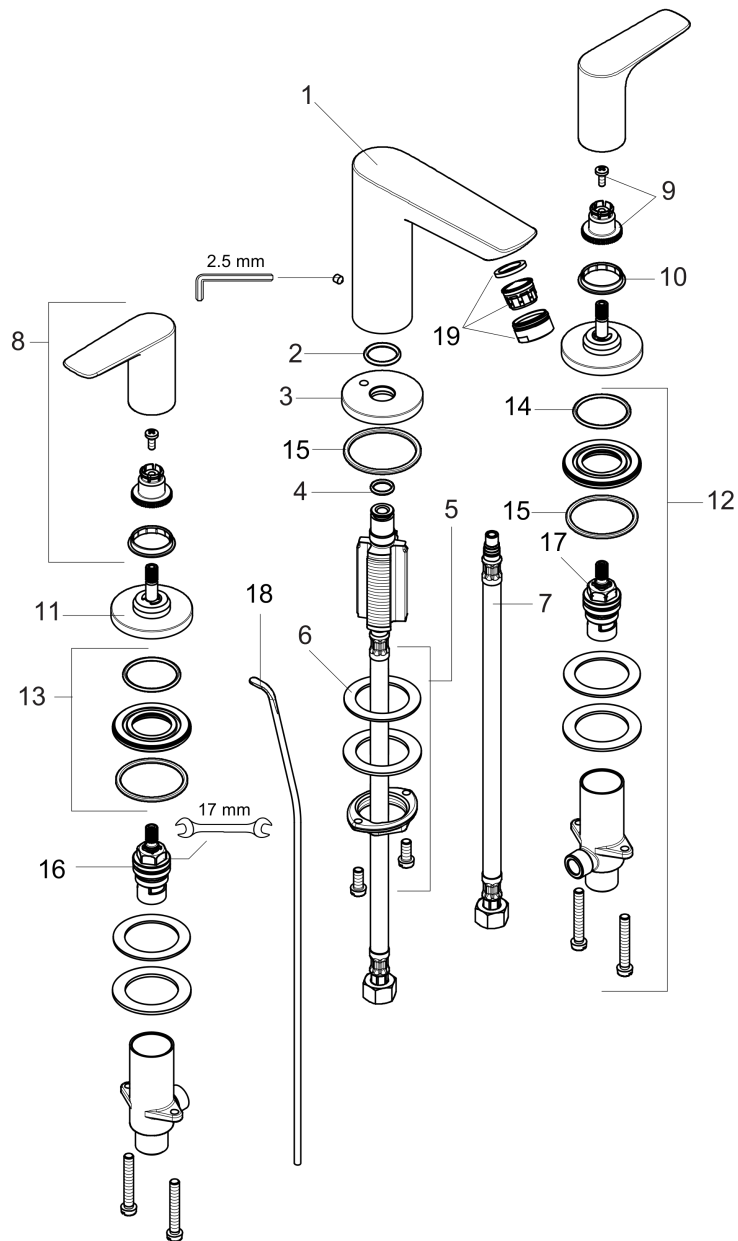

Talis E
Widespread Faucet 150 with Pop-Up Drain, 1.2 GPM
 Finishes : **chrome** Part no. : **71733001**

Description

Features

- Aerated spray
- Flow: 1.2 GPM (4.5 L/Min)
- 90° ceramic valves
- Includes pop-up drain

Item details

List Price \$ 335.00

Technology

Compliance

Product image

Scale drawing

Talis E
Widespread Faucet 150 with Pop-Up Drain, 1.2 GPM
 Finishes : **chrome** Part no. : **71733001**

Exploded drawing

Year of production: >11/16

Talis E

Widespread Faucet 150 with Pop-Up Drain, 1.2 GPM

Finishes : **chrome** Part no. : **71733001**

Spare parts list

Year of production: >11/16

Pos.	Description	Part no.	Price	PU
1	spout cpl.	92785000	-	1
2	O-ring 18x2,5	98139000	-	1
3	escutcheon Ø 53 mm	95272000	-	1
4	O-ring 11x2	98127000	-	1
5	fixing set (Ø 32)	13961000	-	1
6	lever collar	97548000	-	1
7	connection hose 450 mm M8x0,75 G3/8	97206000	-	1
8	handle	92779000	-	1
9	handle fixing set	94184000	-	1
10	set of color-rings cold / hot water	95819000	-	1
11	escutcheon Ø 52 mm	97285000	-	1
12	stop valve cpl.	97357001	-	1
13	nut	92854000	-	1
14	O-Ring 32x2,5	96364000	-	1
15	O-ring	92768000	-	1
16	shut off unit right closing	94009000	-	1
17	shut off unit left closing	94008000	-	1
18	pull rod	96657000	-	1
19	aerator M24x1 (4,5 l/min)	92877000	-	1
a	pop up waste	88509000	-	1