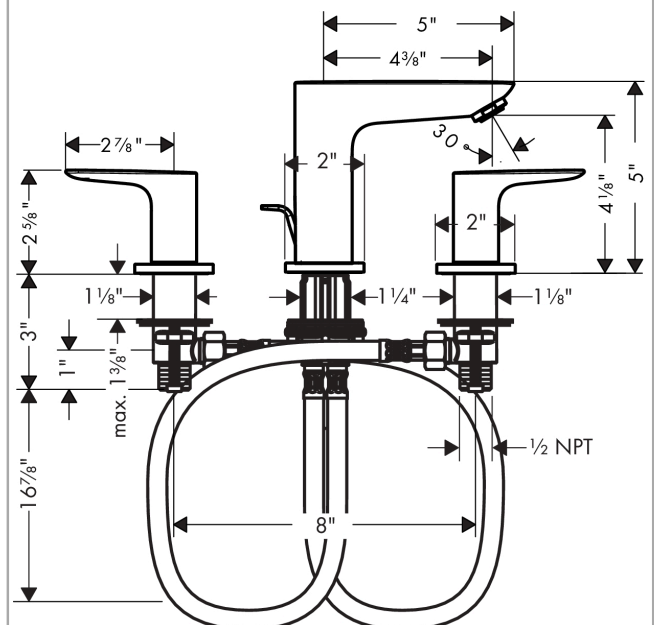

Talis E
Widespread Faucet 150 with Pop-Up Drain, 1.2 GPM
 Finishes : **chrome** Part no. : **71733001**

Description

Features

- Aerated spray
- Flow: 1.2 GPM (4.5 L/Min)
- 90° ceramic valves
- Includes pop-up drain

Item details

List Price \$ 335.00

Technology

Compliance

Product image

Scale drawing

Talis E
Widespread Faucet 150 with Pop-Up Drain, 1.2 GPM
 Finishes : **chrome** Part no. : **71733001**

Exploded drawing

Year of production: >11/16

Talis E

Widespread Faucet 150 with Pop-Up Drain, 1.2 GPM

Finishes : **chrome** Part no. : **71733001**

Spare parts list

Year of production: >11/16

Pos.	Description	Part no.	Price	PU
1	spout cpl.	92785000	-	1
2	O-ring 18x2,5	98139000	-	1
3	escutcheon Ø 53 mm	95272000	-	1
4	O-ring 11x2	98127000	-	1
5	fixing set (Ø 32)	13961000	-	1
6	lever collar	97548000	-	1
7	connection hose 450 mm M8x0,75 G3/8	97206000	-	1
8	handle	92779000	-	1
9	handle fixing set	94184000	-	1
10	set of color-rings cold / hot water	95819000	-	1
11	escutcheon Ø 52 mm	97285000	-	1
12	stop valve cpl.	97357001	-	1
13	nut	92854000	-	1
14	O-Ring 32x2,5	96364000	-	1
15	O-ring	92768000	-	1
16	shut off unit right closing	94009000	-	1
17	shut off unit left closing	94008000	-	1
18	pull rod	96657000	-	1
19	aerator M24x1 (4,5 l/min)	92877000	-	1
a	pop up waste	88509000	-	1