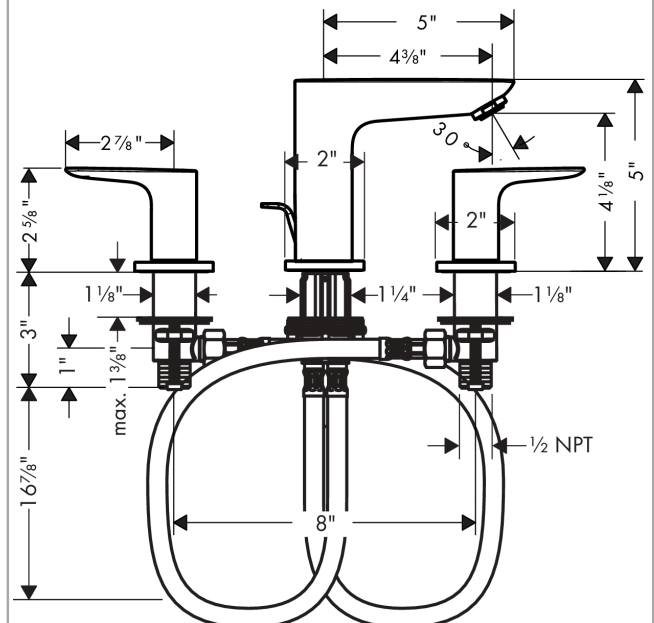

**Talis E**  
**Widespread Faucet 150 with Pop-Up Drain, 1.2 GPM**  
 Finishes : **brushed nickel** Part no. : **71733821**

**Description**

**Features**

- Aerated spray
- Flow: 1.2 GPM (4.5 L/Min)
- 90° ceramic valves
- Includes pop-up drain

**Item details**

List Price \$ 419.00

**Technology**

**Compliance**

**Product image**

**Scale drawing**

**Talis E**  
**Widespread Faucet 150 with Pop-Up Drain, 1.2 GPM**  
 Finishes : **brushed nickel** Part no. : **71733821**

## Talis E

**Widespread Faucet 150 with Pop-Up Drain, 1.2 GPM**

Finishes : **brushed nickel** Part no. : **71733821**

### Spare parts list

Year of production: >11/16

Pos.	Description	Part no.	Price	PU
1	spout cpl.	92785820	-	1
2	O-ring 18x2,5	98139000	-	1
3	escutcheon Ø 53 mm	95272820	-	1
4	O-ring 11x2	98127000	-	1
5	fixing set (Ø 32)	13961000	-	1
6	lever collar	97548000	-	1
7	connection hose 450 mm M8x0,75 G3/8	97206000	-	1
8	handle	92779820	-	1
9	handle fixing set	94184000	-	1
10	set of color-rings cold / hot water	95819000	-	1
11	escutcheon Ø 52 mm	97285820	-	1
12	stop valve cpl.	97357001	-	1
13	nut	92854000	-	1
14	O-Ring 32x2,5	96364000	-	1
15	O-ring 40x3	92634000	-	1
16	shut off unit right closing	94009000	-	1
17	shut off unit left closing	94008000	-	1
18	pull rod	96657820	-	1
19	aerator M24x1 (4,5 l/min)	92877820	-	1
a	pop up waste	88509820	-	1