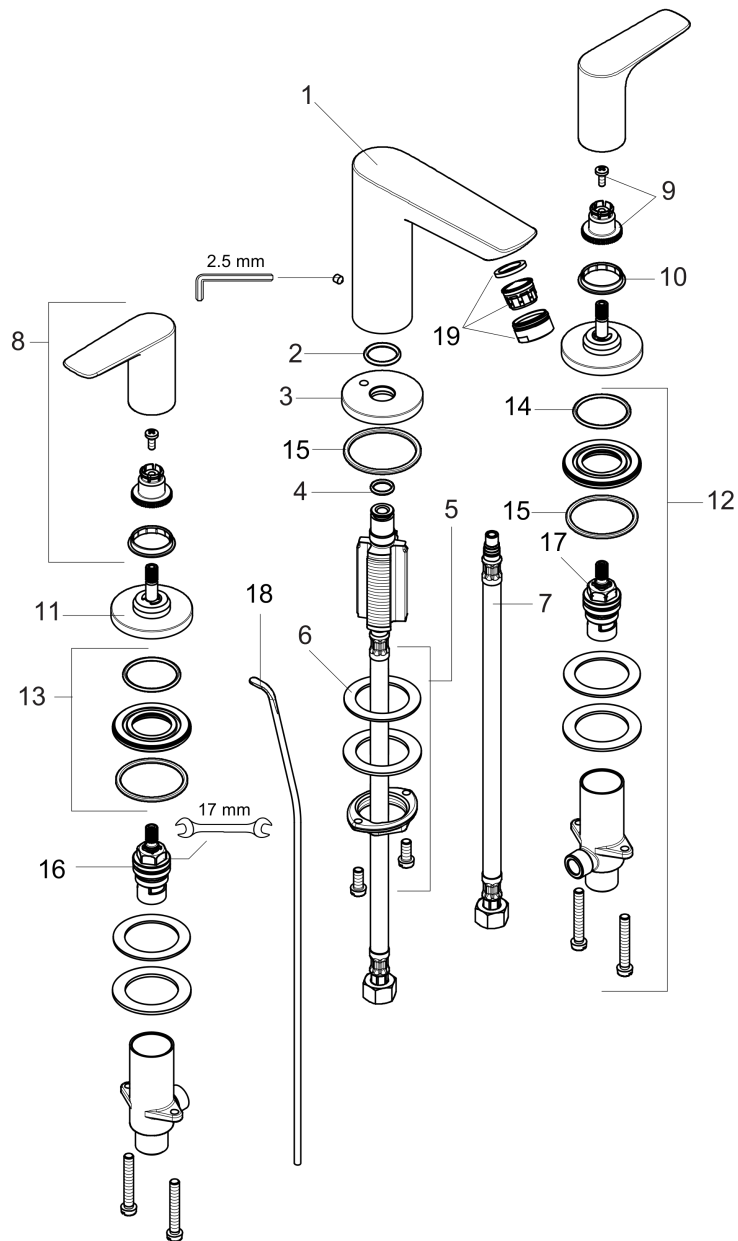

**Talis E**  
**Widespread Faucet 150 with Pop-Up Drain, 1.2 GPM**  
 Finishes : **brushed nickel** Part no. : **71733821**

**Description**

**Features**

- Aerated spray
- Flow: 1.2 GPM (4.5 L/Min)
- 90° ceramic valves
- Includes pop-up drain

**Item details**

List Price \$ 419.00

**Technology**

**Compliance**

**Product image**

**Scale drawing**

**Talis E**  
**Widespread Faucet 150 with Pop-Up Drain, 1.2 GPM**  
 Finishes : **brushed nickel** Part no. : **71733821**

## Talis E

**Widespread Faucet 150 with Pop-Up Drain, 1.2 GPM**

Finishes : **brushed nickel** Part no. : **71733821**

### Spare parts list

Year of production: >11/16

Pos.	Description	Part no.	Price	PU
1	spout cpl.	92785820	-	1
2	O-ring 18x2,5	98139000	-	1
3	escutcheon Ø 53 mm	95272820	-	1
4	O-ring 11x2	98127000	-	1
5	fixing set (Ø 32)	13961000	-	1
6	lever collar	97548000	-	1
7	connection hose 450 mm M8x0,75 G3/8	97206000	-	1
8	handle	92779820	-	1
9	handle fixing set	94184000	-	1
10	set of color-rings cold / hot water	95819000	-	1
11	escutcheon Ø 52 mm	97285820	-	1
12	stop valve cpl.	97357001	-	1
13	nut	92854000	-	1
14	O-Ring 32x2,5	96364000	-	1
15	O-ring 40x3	92634000	-	1
16	shut off unit right closing	94009000	-	1
17	shut off unit left closing	94008000	-	1
18	pull rod	96657820	-	1
19	aerator M24x1 (4,5 l/min)	92877820	-	1
a	pop up waste	88509820	-	1