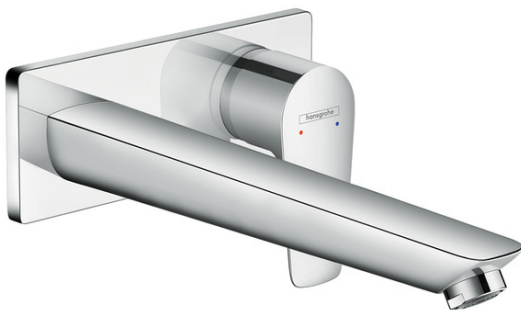

**Talis E**  
**Wall-Mounted Single-Handle Faucet Trim, 1.2 GPM**  
 Finishes : **chrome** Part no. : **71734001**

**Description**

**Features**

- Aerated spray
- Flow: 1.2 GPM (4.5 L/Min)
- Ceramic cartridge

**Item details**

List Price \$ 261.00

**Technology**

**Compliance**

**Product image**

**Scale drawing**

**Talis E**  
**Wall-Mounted Single-Handle Faucet Trim, 1.2 GPM**  
 Finishes : **chrome** Part no. : **71734001**

Exploded drawing

Year of production: >01/17

**Talis E**  
**Wall-Mounted Single-Handle Faucet Trim, 1.2 GPM**  
 Finishes : **chrome** Part no. : **71734001**