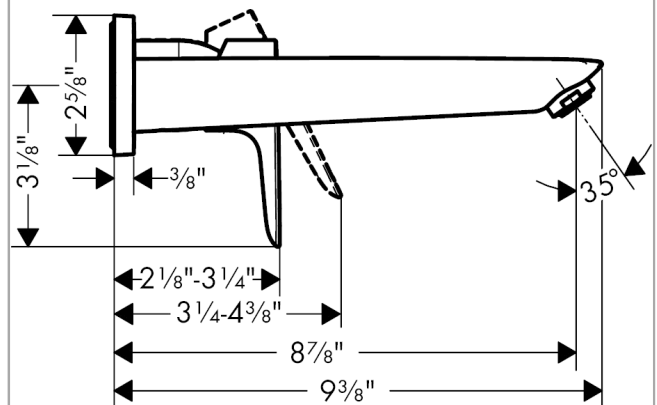

**Talis E**  
**Wall-Mounted Single-Handle Faucet Trim, 1.2 GPM**  
 Finishes : **chrome** Part no. : **71734001**

**Description**

**Features**

- Aerated spray
- Flow: 1.2 GPM (4.5 L/Min)
- Ceramic cartridge

**Item details**

List Price \$ 261.00

**Technology**

**Compliance**

**Product image**

**Scale drawing**

**Talis E**  
**Wall-Mounted Single-Handle Faucet Trim, 1.2 GPM**  
 Finishes : **chrome** Part no. : **71734001**

Exploded drawing

Year of production: >01/17

**Talis E**  
**Wall-Mounted Single-Handle Faucet Trim, 1.2 GPM**  
 Finishes : **chrome** Part no. : **71734001**

## Spare parts list

Year of production: >01/17

Pos.	Description	Part no.	Price	PU
1	connecting thread G½	95626000	-	1
2	O-ring 13x2	98128000	-	1
3	escutcheon	92239000	-	1
4	O-ring 43x3	98418000	-	1
5	O-ring 41x2	98212000	-	1
6	adapter for cartridge	95779000	-	1
7	O-ring 26x2	98147000	-	1
8	cartridge, assy	92730000	-	1
9	seal	95008000	-	1
10	locking screw for handle	95140000	-	1
11	nut	95622000	-	1
12	O-ring 39x1,5	98400000	-	1
13	sleeve	98790000	-	1
14	handle	92666000	-	1
15	screw cover	96338000	-	1
16	spout 225 mm	92714000	-	1
17	extension set 25 mm for 13622180	31971000	-	1
a	aerator M24x1 (4,5 l/min)	92812000	-	1
b	Grease	90920000	-	1
c	hollow set screw M5x8	92851000	-	1