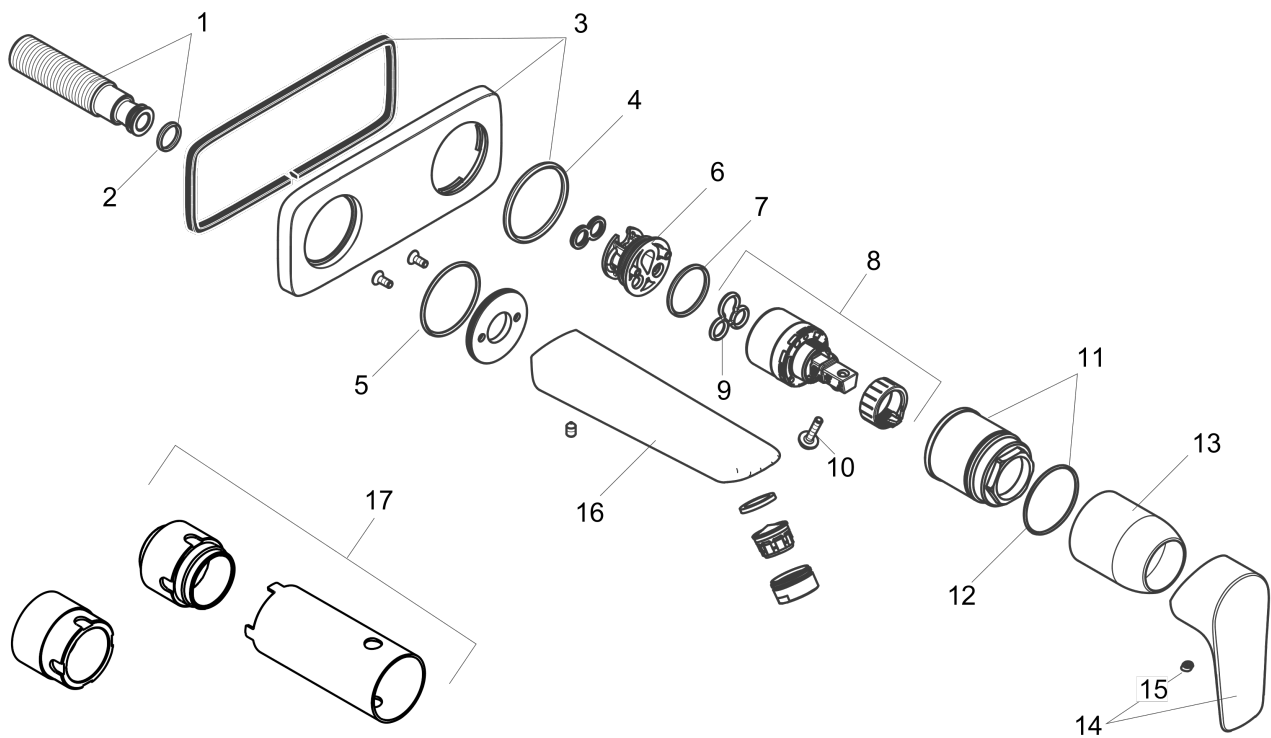

**Talis E**  
**Wall-Mounted Single-Handle Faucet Trim, 1.2 GPM**  
 Finishes : **chrome** Part no. : **71734001**

**Description**

**Features**

- Aerated spray
- Flow: 1.2 GPM (4.5 L/Min)
- Ceramic cartridge

**Item details**

List Price \$ 261.00

**Technology**

**Compliance**

**Product image**

**Scale drawing**

**Talis E**  
**Wall-Mounted Single-Handle Faucet Trim, 1.2 GPM**  
 Finishes : **chrome** Part no. : **71734001**

Exploded drawing

Year of production: >01/17

**Talis E**  
**Wall-Mounted Single-Handle Faucet Trim, 1.2 GPM**  
 Finishes : **chrome** Part no. : **71734001**

## Spare parts list

Year of production: >01/17

Pos.	Description	Part no.	Price	PU
1	connecting thread G½	95626000	-	1
2	O-ring 13x2	98128000	-	1
3	escutcheon	92239000	-	1
4	O-ring 43x3	98418000	-	1
5	O-ring 41x2	98212000	-	1
6	adapter for cartridge	95779000	-	1
7	O-ring 26x2	98147000	-	1
8	cartridge, assy	92730000	-	1
9	seal	95008000	-	1
10	locking screw for handle	95140000	-	1
11	nut	95622000	-	1
12	O-ring 39x1,5	98400000	-	1
13	sleeve	98790000	-	1
14	handle	92666000	-	1
15	screw cover	96338000	-	1
16	spout 225 mm	92714000	-	1
17	extension set 25 mm for 13622180	31971000	-	1
a	aerator M24x1 (4,5 l/min)	92812000	-	1
b	Grease	90920000	-	1
c	hollow set screw M5x8	92851000	-	1