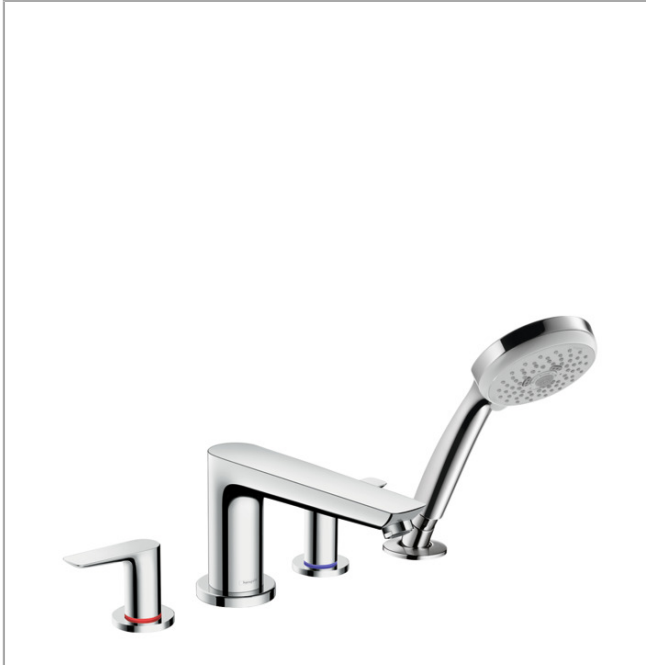

Talis E
4-Hole Roman Tub Set Trim with 1.8 GPM Handshower
 Finishes : **chrome** Part no. : **71744001**

Description

Features

- consists of: Handshower,
- 90° ceramic valves
- Integrated double backflow prevention

Item details

List Price \$ 457.00

Technology

Compliance

Product image

Scale drawing

Talis E
4-Hole Roman Tub Set Trim with 1.8 GPM Handshower
 Finishes : **chrome** Part no. : **71744001**

Exploded drawing

Year of production: >07/18

Talis E
4-Hole Roman Tub Set Trim with 1.8 GPM Handshower
 Finishes : **chrome** Part no. : **71744001**

Spare parts list

Year of production: >07/18

| Pos. | Description | Part no. | Price | PU |
|------|-------------------------------------|----------|-------|----|
| 1 | spout cpl. | 92780000 | - | 1 |
| 2 | aerator M24x1 (30 l/min) | 96512000 | - | 1 |
| 3 | diverter knob | 98707000 | - | 1 |
| 4 | hollow set screw M6x6 | 97660000 | - | 1 |
| 5 | O-ring 41x1,5 | 98168000 | - | 1 |
| 6 | escutcheon Ø 70 mm | 97779000 | - | 1 |
| 7 | selector assy | 96775000 | - | 1 |
| 8 | O-Ring 14x2,5 | 98189000 | - | 1 |
| 9 | O-Ring 23x2,5 | 98183000 | - | 1 |
| 10 | O-Ring 22x2 | 98185000 | - | 1 |
| 11 | O-ring 9x2,5 | 98217000 | - | 1 |
| 12 | handle | 92779000 | - | 1 |
| 13 | handle fixing set | 94184000 | - | 1 |
| 14 | set of color-rings cold / hot water | 95819000 | - | 1 |
| 15 | escutcheon | 31098000 | - | 1 |
| 16 | flat seal | 98749000 | - | 1 |
| 17 | filter packing | 94246000 | - | 1 |
| 18 | shower holder | 28071000 | - | 1 |
| 19 | set of non return valves DW 15 | 94074000 | - | 1 |
| 20 | escutcheon Ø 52 mm | 97159820 | - | 1 |
| 21 | handshower | 04752000 | - | 1 |