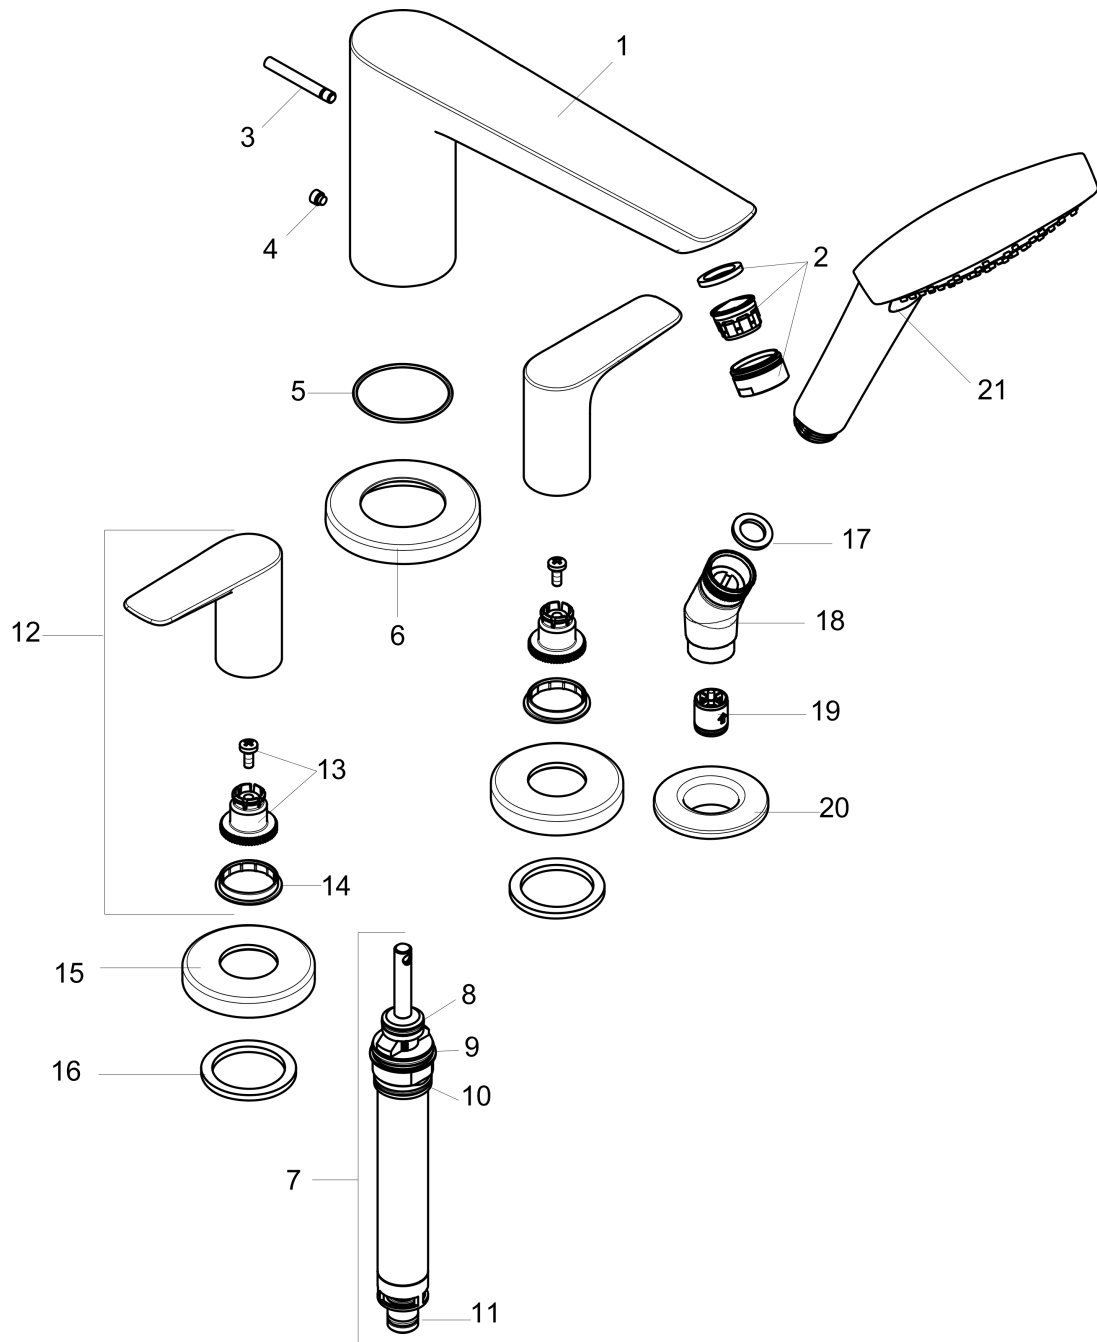

Talis E
4-Hole Roman Tub Set Trim with 1.8 GPM Handshower
 Finishes : **chrome** Part no. : **71744001**

Description

Features

- consists of: Handshower,
- 90° ceramic valves
- Integrated double backflow prevention

Item details

List Price \$ 457.00

Technology

Compliance

Product image

Scale drawing

Talis E
4-Hole Roman Tub Set Trim with 1.8 GPM Handshower
 Finishes : **chrome** Part no. : **71744001**

Exploded drawing

Year of production: >07/18

Talis E
4-Hole Roman Tub Set Trim with 1.8 GPM Handshower
 Finishes : **chrome** Part no. : **71744001**

Spare parts list

Year of production: >07/18

| Pos. | Description | Part no. | Price | PU |
|------|-------------------------------------|----------|-------|----|
| 1 | spout cpl. | 92780000 | - | 1 |
| 2 | aerator M24x1 (30 l/min) | 96512000 | - | 1 |
| 3 | diverter knob | 98707000 | - | 1 |
| 4 | hollow set screw M6x6 | 97660000 | - | 1 |
| 5 | O-ring 41x1,5 | 98168000 | - | 1 |
| 6 | escutcheon Ø 70 mm | 97779000 | - | 1 |
| 7 | selector assy | 96775000 | - | 1 |
| 8 | O-Ring 14x2,5 | 98189000 | - | 1 |
| 9 | O-Ring 23x2,5 | 98183000 | - | 1 |
| 10 | O-Ring 22x2 | 98185000 | - | 1 |
| 11 | O-ring 9x2,5 | 98217000 | - | 1 |
| 12 | handle | 92779000 | - | 1 |
| 13 | handle fixing set | 94184000 | - | 1 |
| 14 | set of color-rings cold / hot water | 95819000 | - | 1 |
| 15 | escutcheon | 31098000 | - | 1 |
| 16 | flat seal | 98749000 | - | 1 |
| 17 | filter packing | 94246000 | - | 1 |
| 18 | shower holder | 28071000 | - | 1 |
| 19 | set of non return valves DW 15 | 94074000 | - | 1 |
| 20 | escutcheon Ø 52 mm | 97159820 | - | 1 |
| 21 | handshower | 04752000 | - | 1 |