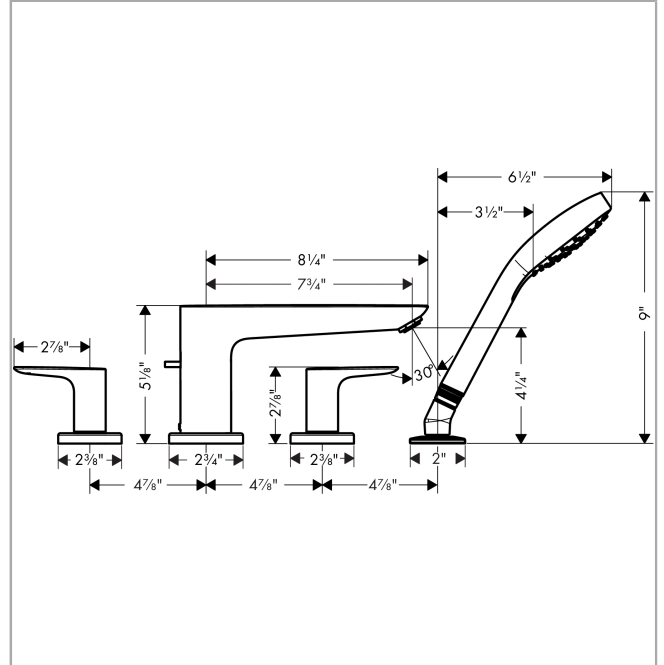

Talis E
4-Hole Roman Tub Set Trim with 1.8 GPM Handshower
 Finishes : **chrome** Part no. : **71744001**

Description

Features

- consists of: Handshower,
- 90° ceramic valves
- Integrated double backflow prevention

Item details

List Price \$ 457.00

Technology

Compliance

Product image

Scale drawing

Talis E
4-Hole Roman Tub Set Trim with 1.8 GPM Handshower
 Finishes : **chrome** Part no. : **71744001**

Exploded drawing

Year of production: >07/18

Talis E
4-Hole Roman Tub Set Trim with 1.8 GPM Handshower
 Finishes : **chrome** Part no. : **71744001**

Spare parts list

Year of production: >07/18

| Pos. | Description | Part no. | Price | PU |
|------|-------------------------------------|----------|-------|----|
| 1 | spout cpl. | 92780000 | - | 1 |
| 2 | aerator M24x1 (30 l/min) | 96512000 | - | 1 |
| 3 | diverter knob | 98707000 | - | 1 |
| 4 | hollow set screw M6x6 | 97660000 | - | 1 |
| 5 | O-ring 41x1,5 | 98168000 | - | 1 |
| 6 | escutcheon Ø 70 mm | 97779000 | - | 1 |
| 7 | selector assy | 96775000 | - | 1 |
| 8 | O-Ring 14x2,5 | 98189000 | - | 1 |
| 9 | O-Ring 23x2,5 | 98183000 | - | 1 |
| 10 | O-Ring 22x2 | 98185000 | - | 1 |
| 11 | O-ring 9x2,5 | 98217000 | - | 1 |
| 12 | handle | 92779000 | - | 1 |
| 13 | handle fixing set | 94184000 | - | 1 |
| 14 | set of color-rings cold / hot water | 95819000 | - | 1 |
| 15 | escutcheon | 31098000 | - | 1 |
| 16 | flat seal | 98749000 | - | 1 |
| 17 | filter packing | 94246000 | - | 1 |
| 18 | shower holder | 28071000 | - | 1 |
| 19 | set of non return valves DW 15 | 94074000 | - | 1 |
| 20 | escutcheon Ø 52 mm | 97159820 | - | 1 |
| 21 | handshower | 04752000 | - | 1 |