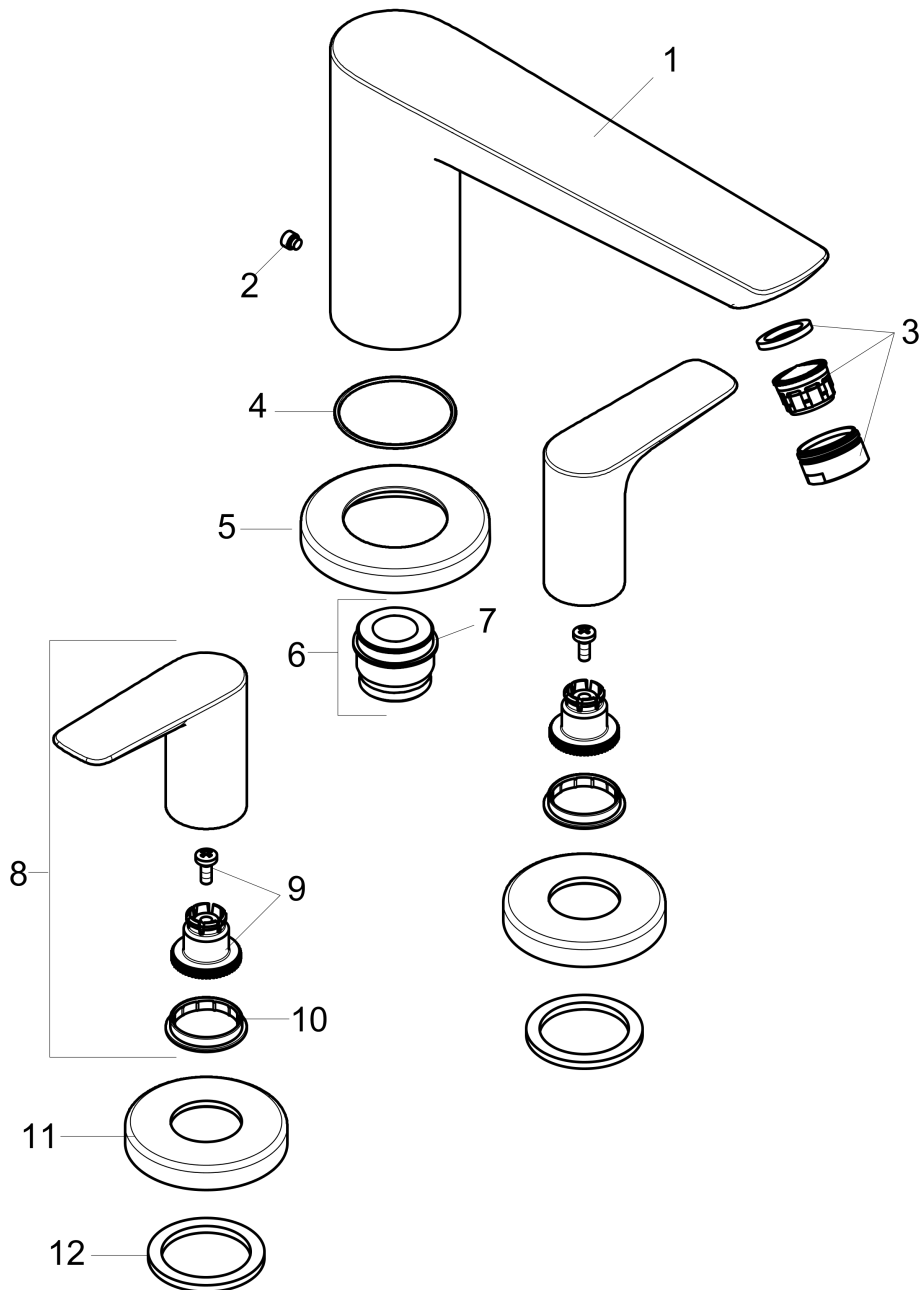

**Talis E**  
**3-Hole Roman Tub Set Trim**  
 Finishes : **chrome** Part no. : **71747001**

**Description**

**Features**

- 90° ceramic valves

**Item details**

List Price \$ 337.00

**Compliance**

**Product image**

**Scale drawing**

**Talis E**  
**3-Hole Roman Tub Set Trim**  
 Finishes : **chrome** Part no. : **71747001**

Exploded drawing

Year of production: >06/16

**Talis E**

**3-Hole Roman Tub Set Trim**

Finishes : **chrome** Part no. : **71747001**

**Spare parts list**

Year of production: >06/16

Pos.	Description	Part no.	Price	PU
1	spout cpl.	92783000	-	1
2	hollow set screw M6x6	97660000	-	1
3	aerator M24x1 (30 l/min)	96512000	-	1
4	O-ring 41x1,5	98168000	-	1
5	escutcheon Ø 70 mm	97779000	-	1
6	adapter for spout	88512000	-	1
7	O-Ring 23x2,5	98183000	-	1
8	handle	92779000	-	1
9	handle fixing set	94184000	-	1
10	set of color-rings cold / hot water	96299000	-	1
11	escutcheon	31098000	-	1
12	flat seal	98749000	-	1
a	Grease	90920000	-	1