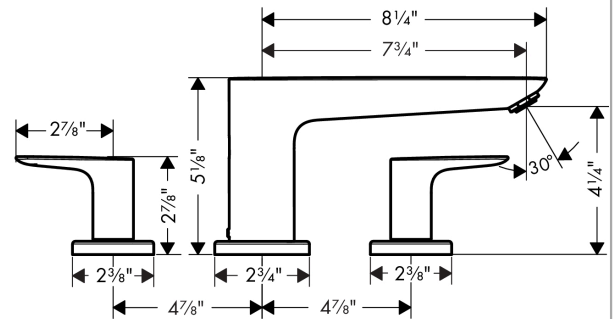

**Talis E**  
**3-Hole Roman Tub Set Trim**  
 Finishes : **chrome** Part no. : **71747001**

**Description**

**Features**

- 90° ceramic valves

**Item details**

List Price \$ 337.00

**Compliance**

**Product image**

**Scale drawing**

**Talis E**  
**3-Hole Roman Tub Set Trim**  
 Finishes : **chrome** Part no. : **71747001**

Exploded drawing

Year of production: >06/16

**Talis E**

**3-Hole Roman Tub Set Trim**

Finishes : **chrome** Part no. : **71747001**

**Spare parts list**

Year of production: >06/16

Pos.	Description	Part no.	Price	PU
1	spout cpl.	92783000	-	1
2	hollow set screw M6x6	97660000	-	1
3	aerator M24x1 (30 l/min)	96512000	-	1
4	O-ring 41x1,5	98168000	-	1
5	escutcheon Ø 70 mm	97779000	-	1
6	adapter for spout	88512000	-	1
7	O-Ring 23x2,5	98183000	-	1
8	handle	92779000	-	1
9	handle fixing set	94184000	-	1
10	set of color-rings cold / hot water	96299000	-	1
11	escutcheon	31098000	-	1
12	flat seal	98749000	-	1
a	Grease	90920000	-	1