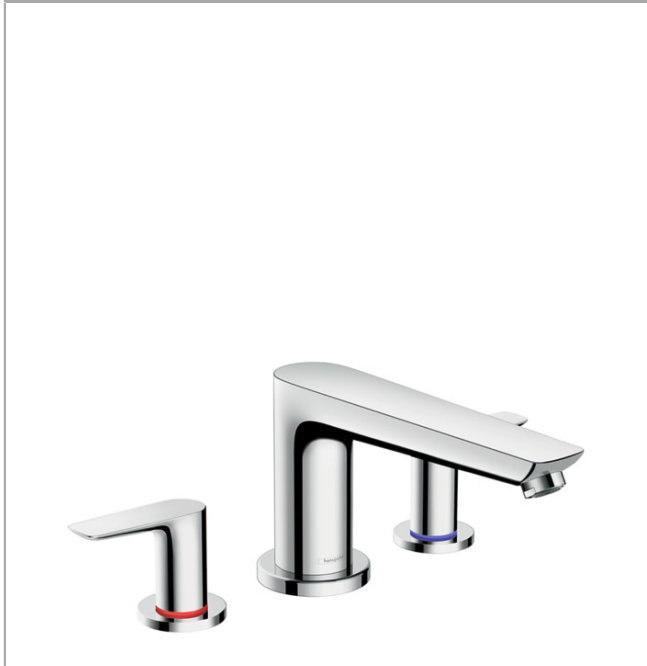

**Talis E**  
**3-Hole Roman Tub Set Trim**  
 Finishes : **chrome** Part no. : **71747001**

**Description**

**Features**

- 90° ceramic valves

**Item details**

List Price \$ 337.00

**Compliance**

**Product image**

**Scale drawing**

**Talis E**  
**3-Hole Roman Tub Set Trim**  
 Finishes : **chrome** Part no. : **71747001**

Exploded drawing

Year of production: >06/16

**Talis E**

**3-Hole Roman Tub Set Trim**

Finishes : **chrome** Part no. : **71747001**

**Spare parts list**

Year of production: >06/16

Pos.	Description	Part no.	Price	PU
1	spout cpl.	92783000	-	1
2	hollow set screw M6x6	97660000	-	1
3	aerator M24x1 (30 l/min)	96512000	-	1
4	O-ring 41x1,5	98168000	-	1
5	escutcheon Ø 70 mm	97779000	-	1
6	adapter for spout	88512000	-	1
7	O-Ring 23x2,5	98183000	-	1
8	handle	92779000	-	1
9	handle fixing set	94184000	-	1
10	set of color-rings cold / hot water	96299000	-	1
11	escutcheon	31098000	-	1
12	flat seal	98749000	-	1
a	Grease	90920000	-	1