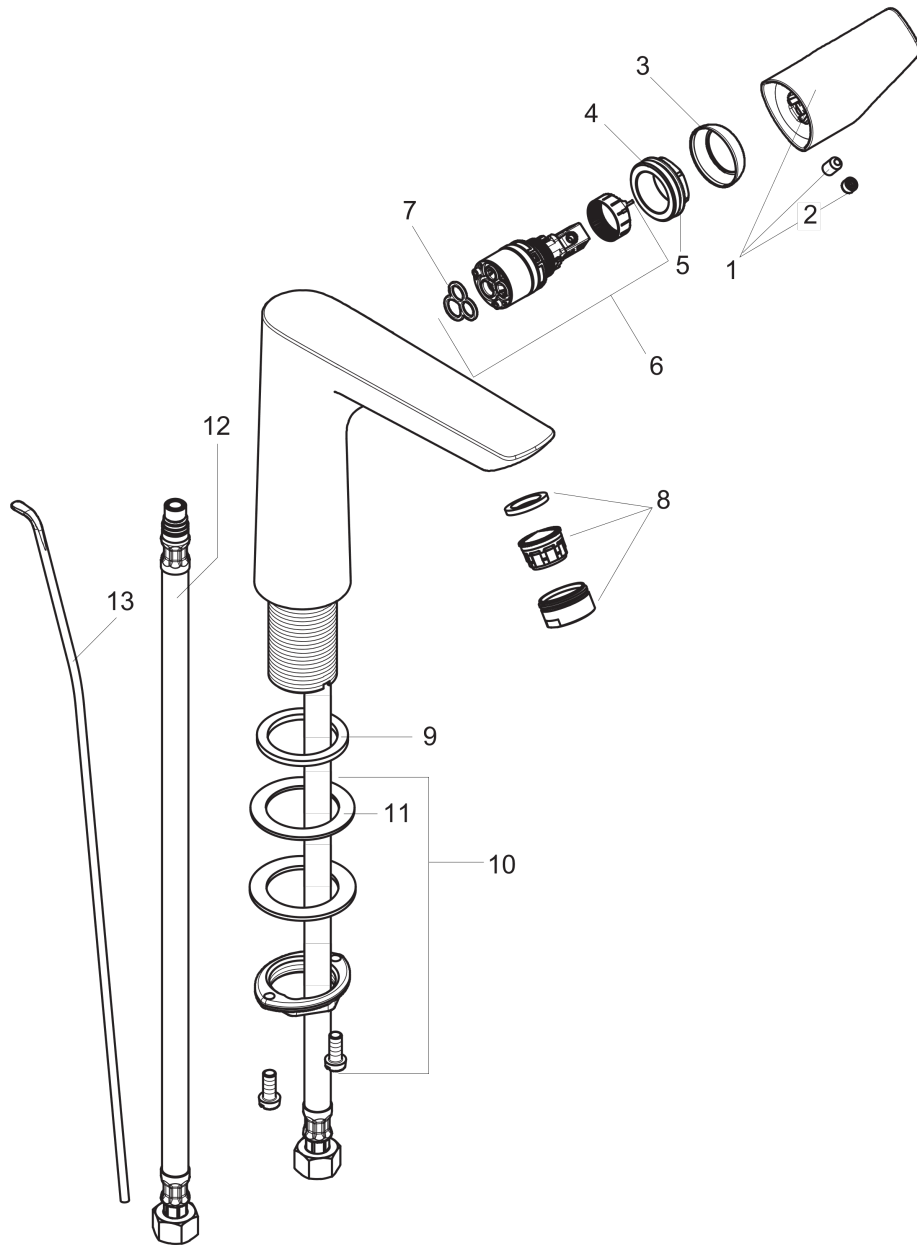

**Talis E**  
**Single-Hole Faucet 150 with Pop-Up Drain, 1.2 GPM**  
 Finishes : **chrome** Part no. : **71754001**

**Description**

**Features**

- Aerated spray
- Flow: 1.2 GPM (4.5 L/Min)
- Ceramic cartridge
- Includes pop-up drain

**Item details**

List Price \$ 340.00

**Technology**

**Compliance**

**Product image**

**Scale drawing**

**Talis E**  
**Single-Hole Faucet 150 with Pop-Up Drain, 1.2 GPM**  
 Finishes : **chrome**    Part no. : **71754001**

Exploded drawing

Year of production: >11/16

**Talis E**  
**Single-Hole Faucet 150 with Pop-Up Drain, 1.2 GPM**  
 Finishes : **chrome** Part no. : **71754001**

## Spare parts list

Year of production: >11/16

Pos.	Description	Part no.	Price	PU
1	handle	92777000	-	1
2	screw cover	95704000	-	1
3	flange	95493000	-	1
4	nut	95178000	-	1
5	O-ring 24x2	98388000	-	1
6	cartridge, assy	95973001	-	1
7	seal	98865000	-	1
8	aerator M24x1 (4,5 l/min)	92877000	-	1
9	flat seal	98749000	-	1
10	fixing set (Ø 32)	13961000	-	1
11	lever collar	97548000	-	1
12	connection hose 17½" M10x1 3/8"	94071001	-	1
13	pull rod	96657000	-	1
a	pop up waste	88509000	-	1