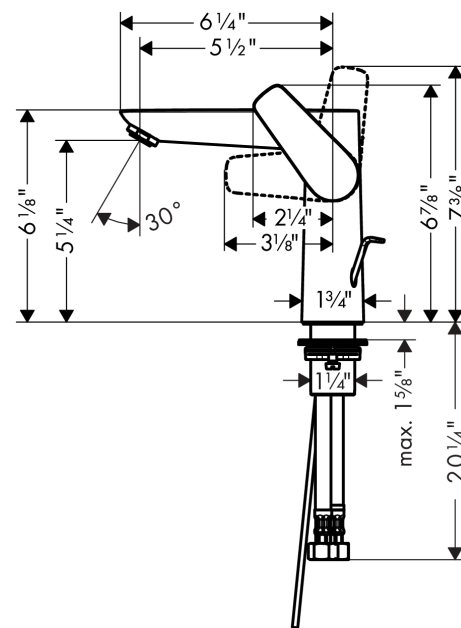

**Talis E**  
**Single-Hole Faucet 150 with Pop-Up Drain, 1.2 GPM**  
 Finishes : **chrome** Part no. : **71754001**

**Description**

**Features**

- Aerated spray
- Flow: 1.2 GPM (4.5 L/Min)
- Ceramic cartridge
- Includes pop-up drain

**Item details**

List Price \$ 340.00

**Technology**

**Compliance**

**Product image**

**Scale drawing**

**Talis E**  
**Single-Hole Faucet 150 with Pop-Up Drain, 1.2 GPM**  
 Finishes : **chrome**    Part no. : **71754001**

Exploded drawing

Year of production: >11/16

**Talis E**  
**Single-Hole Faucet 150 with Pop-Up Drain, 1.2 GPM**  
 Finishes : **chrome** Part no. : **71754001**

## Spare parts list

Year of production: >11/16

Pos.	Description	Part no.	Price	PU
1	handle	92777000	-	1
2	screw cover	95704000	-	1
3	flange	95493000	-	1
4	nut	95178000	-	1
5	O-ring 24x2	98388000	-	1
6	cartridge, assy	95973001	-	1
7	seal	98865000	-	1
8	aerator M24x1 (4,5 l/min)	92877000	-	1
9	flat seal	98749000	-	1
10	fixing set (Ø 32)	13961000	-	1
11	lever collar	97548000	-	1
12	connection hose 17½" M10x1 3/8"	94071001	-	1
13	pull rod	96657000	-	1
a	pop up waste	88509000	-	1