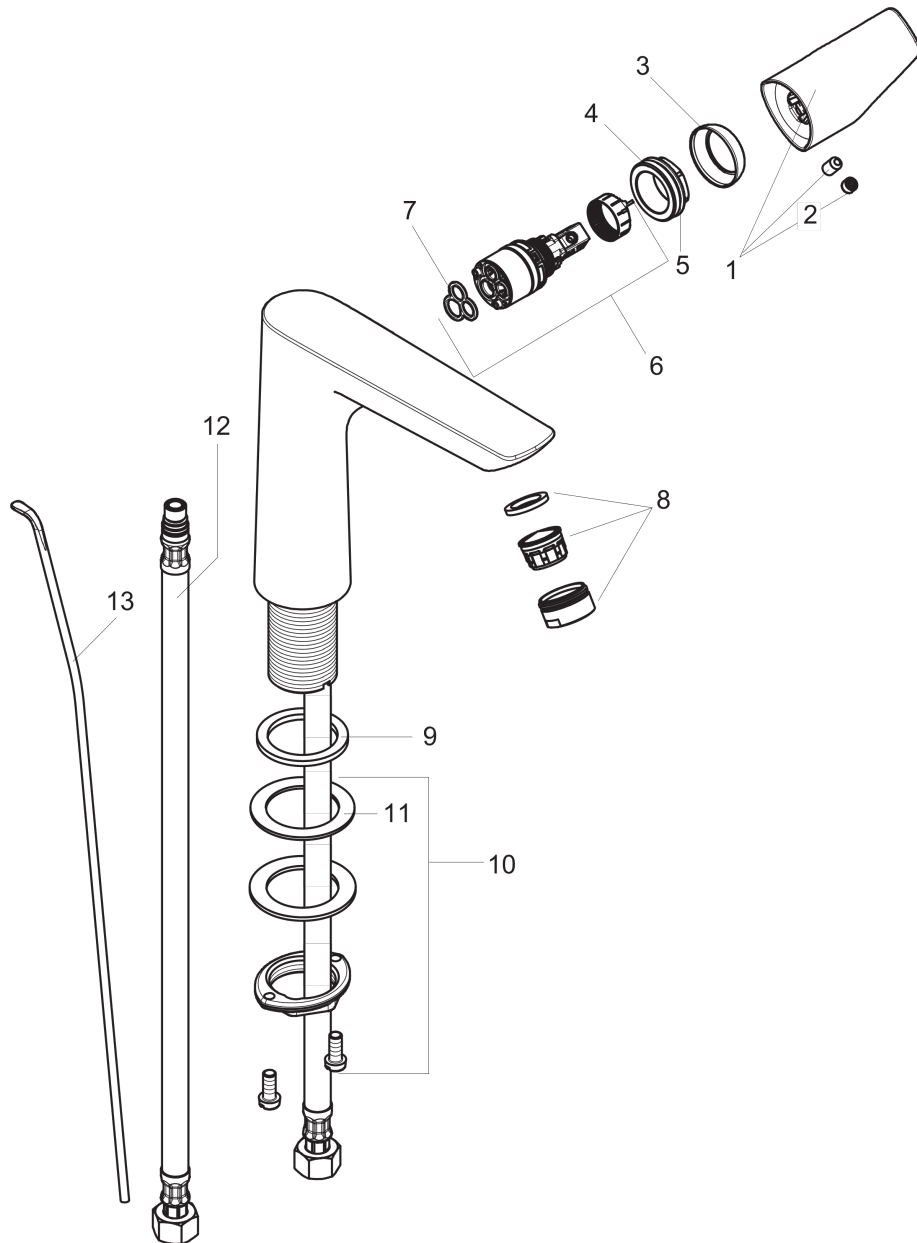

Talis E
Single-Hole Faucet 150 with Pop-Up Drain, 1.2 GPM
 Finishes : **brushed nickel** Part no. : **71754821**

Description

Features

- Aerated spray
- Flow: 1.2 GPM (4.5 L/Min)
- Ceramic cartridge
- Includes pop-up drain

Item details

List Price \$ 425.00

Technology

Compliance

Product image

Scale drawing

Talis E
Single-Hole Faucet 150 with Pop-Up Drain, 1.2 GPM
 Finishes : **brushed nickel** Part no. : **71754821**

Exploded drawing

Year of production: >11/16

Talis E
Single-Hole Faucet 150 with Pop-Up Drain, 1.2 GPM
 Finishes : **brushed nickel** Part no. : **71754821**

Spare parts list

Year of production: >11/16

Pos.	Description	Part no.	Price	PU
1	handle	92777820	-	1
2	screw cover	95704000	-	1
3	flange	95493820	-	1
4	nut	95178000	-	1
5	O-ring 24x2	98388000	-	1
6	cartridge, assy	95973001	-	1
7	seal	98865000	-	1
8	aerator M24x1 (4,5 l/min)	92877820	-	1
9	flat seal	98749000	-	1
10	fixing set (Ø 32)	13961000	-	1
11	lever collar	97548000	-	1
12	connection hose 17½" M10x1 3/8"	94071001	-	1
13	pull rod	96657820	-	1
a	pop up waste	88509820	-	1