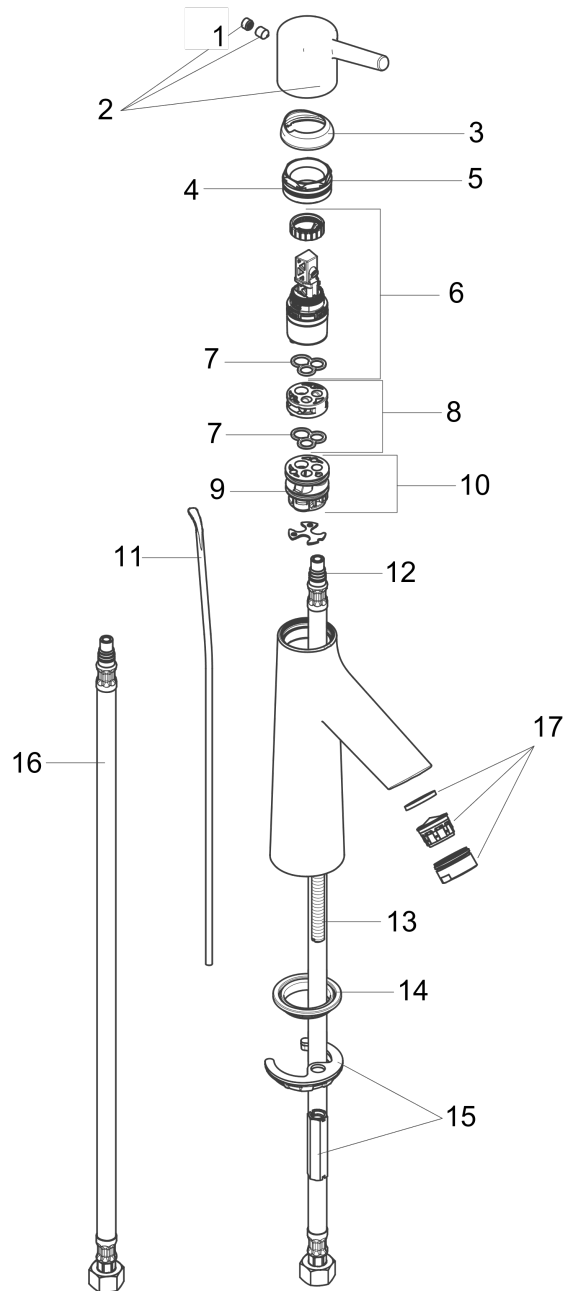

Talis S
Single-Hole Faucet 80 with Pop-Up Drain, 1.2 GPM
 Finishes : **chrome** Part no. : **72010001**

Description

Features

- Aerated spray
- Flow: 1.2 GPM (4.5 L/Min)
- Ceramic cartridge
- Includes pop-up drain

Item details

List Price \$ 218.00

Technology

Compliance

Product image

Scale drawing

Talis S
Single-Hole Faucet 80 with Pop-Up Drain, 1.2 GPM
 Finishes : **chrome** Part no. : **72010001**

Exploded drawing

Year of production: >08/16

Talis S
Single-Hole Faucet 80 with Pop-Up Drain, 1.2 GPM
 Finishes : **chrome** Part no. : **72010001**

Spare parts list

Year of production: >08/16

Pos.	Description	Part no.	Price	PU
1	screw cover	95704000	-	1
2	handle	92626000	-	1
3	flange	92625000	-	1
4	O-ring 27x1,5	92527000	-	1
5	nut	92627000	-	1
6	cartridge, assy	95973001	-	1
7	seal	98865000	-	1
8	adapter for cartridge	92628000	-	1
9	adapter for cartridge	98866000	-	1
10	O-ring 23x2	98398000	-	1
11	pull rod	96657000	-	1
12	O-ring 7x1,5	98422000	-	1
13	screw M8 x 68	97736000	-	1
14	seal Ø 42	98722000	-	1
15	fixing set	96016000	-	1
16	connection hose 18½" M8x0,75 3/8"	96321001	-	1
17	aerator M24x1 (4,5 l/min)	92877000	-	1
a	pop up waste	88509000	-	1