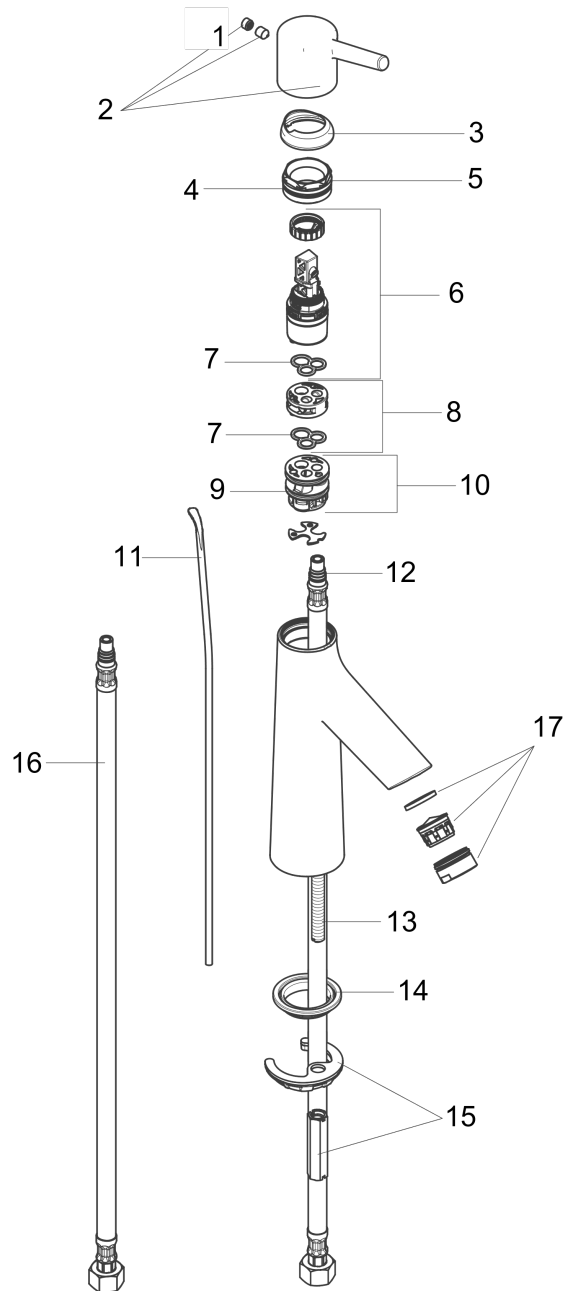

**Item details**

List Price \$ 273.00

**Technology**

**Compliance**

**Product image**

**Scale drawing**

**Talis S**  
**Single-Hole Faucet 80 with Pop-Up Drain, 1.2 GPM**  
 Finishes : **brushed nickel** Part no. : **72010821**

Exploded drawing

Year of production: >08/16

**Talis S**  
**Single-Hole Faucet 80 with Pop-Up Drain, 1.2 GPM**  
 Finishes : **brushed nickel** Part no. : **72010821**

## Spare parts list

Year of production: >08/16

| Pos. | Description                       | Part no. | Price | PU |
|------|-----------------------------------|----------|-------|----|
| 1    | screw cover                       | 95704000 | -     | 1  |
| 2    | handle                            | 92626820 | -     | 1  |
| 3    | flange                            | 92625820 | -     | 1  |
| 4    | O-ring 27x1,5                     | 92527000 | -     | 1  |
| 5    | nut                               | 92627000 | -     | 1  |
| 6    | cartridge, assy                   | 95973001 | -     | 1  |
| 7    | seal                              | 98865000 | -     | 1  |
| 8    | adapter for cartridge             | 92628000 | -     | 1  |
| 9    | O-ring 23x2                       | 98398000 | -     | 1  |
| 10   | adapter for cartridge             | 98866000 | -     | 1  |
| 11   | pull rod                          | 96657820 | -     | 1  |
| 12   | O-ring 7x1,5                      | 98422000 | -     | 1  |
| 13   | screw M8 x 68                     | 97736000 | -     | 1  |
| 14   | seal Ø 42                         | 98722000 | -     | 1  |
| 15   | fixing set                        | 96016000 | -     | 1  |
| 16   | connection hose 18½" M8x0,75 3/8" | 96321001 | -     | 1  |
| 17   | aerator M24x1 (4,5 l/min)         | 92877820 | -     | 1  |
| a    | pop up waste                      | 88509820 | -     | 1  |