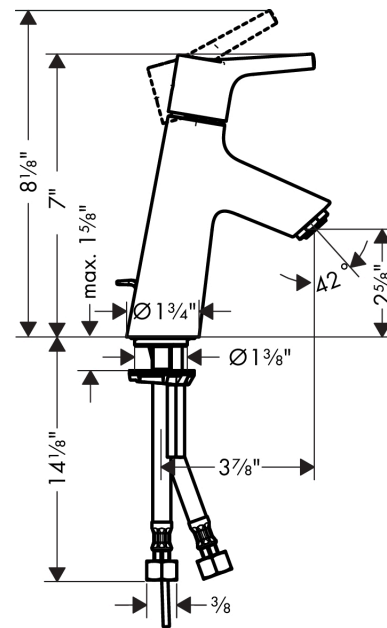

**Talis S**  
**Single-Hole Faucet 80 with Pop-Up Drain, 1.2 GPM**  
 Finishes : **brushed nickel** Part no. : **72010821**

**Description**

**Features**

- Aerated spray
- Flow: 1.2 GPM (4.5 L/Min)
- Ceramic cartridge
- Includes pop-up drain

**Item details**

List Price \$ 273.00

**Technology**

**Compliance**

**Product image**

**Scale drawing**

**Talis S**  
**Single-Hole Faucet 80 with Pop-Up Drain, 1.2 GPM**  
 Finishes : **brushed nickel** Part no. : **72010821**

Exploded drawing

Year of production: >08/16

**Talis S**  
**Single-Hole Faucet 80 with Pop-Up Drain, 1.2 GPM**  
 Finishes : **brushed nickel** Part no. : **72010821**