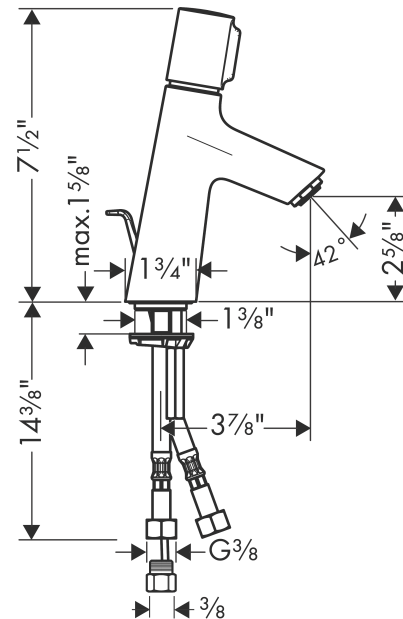

Talis Select S
Single-Hole Faucet 80 with Pop-Up Drain, 1.2 GPM
 Finishes : **brushed nickel** Part no. : **72040821**

Description

Features

- Aerated spray
- Flow: 1.2 GPM (4.5 L/Min)
- Select cartridge for easy, intuitive operation: Push handle to turn water on and off, and turn to adjust temperature
- Includes pop-up drain

Item details

List Price \$ 326.00

Technology

Compliance

Product image

Scale drawing

Talis Select S
Single-Hole Faucet 80 with Pop-Up Drain, 1.2 GPM
 Finishes : **brushed nickel** Part no. : **72040821**

Exploded drawing

Year of production: >03/18

Talis Select S
Single-Hole Faucet 80 with Pop-Up Drain, 1.2 GPM
 Finishes : **brushed nickel** Part no. : **72040821**

Spare parts list

Year of production: >03/18

Pos.	Description	Part no.	Price	PU
1	handle	92525820	-	1
2	adapter for handle	92526000	-	1
3	nut	92528000	-	1
4	O-ring 27x1,5	92527000	-	1
5	cartridge, assy	92529000	-	1
6	adapter for cartridge	98866000	-	1
7	O-ring 23x2	98398000	-	1
8	aerator M24x1 (4,5 l/min)	92877820	-	1
9	screw M8 x 68	97736000	-	1
10	seal Ø 42	98722000	-	1
11	fixing set	96016000	-	1
12	connection hose 600 mm M8x0,75 G3/8	92629000	-	1
13	O-ring 7x1,5	98422000	-	1
14	non return valve DW 10	96456000	-	1
15	filter	92532000	-	1
16	sealing set	92533000	-	1
17	adapter for connection hose	88802000	-	1
18	pull rod	96657820	-	1
a	pop up waste	88509820	-	1