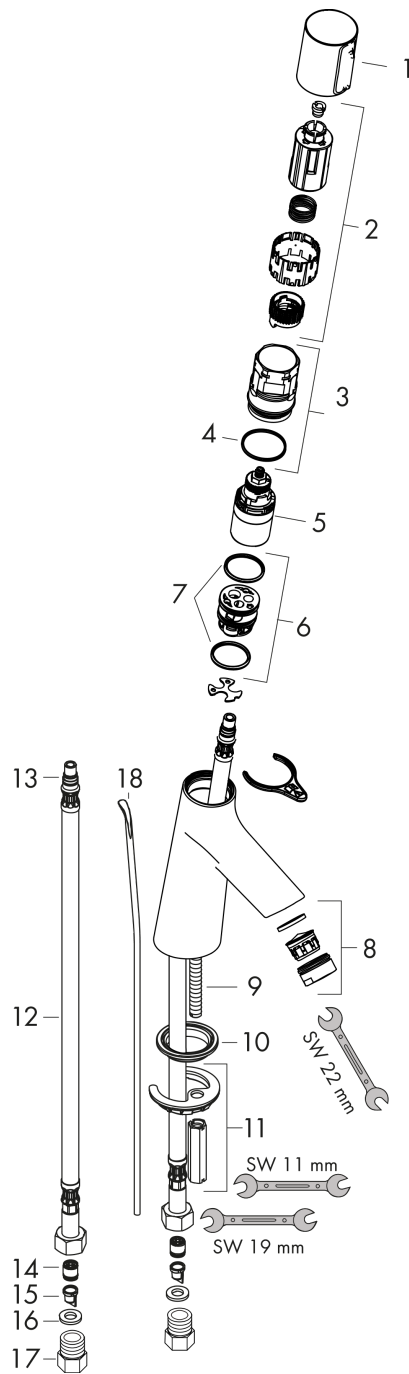

Talis Select S
Single-Hole Faucet 80 with Pop-Up Drain, 1.2 GPM
 Finishes : **brushed nickel** Part no. : **72040821**

Description

Features

- Aerated spray
- Flow: 1.2 GPM (4.5 L/Min)
- Select cartridge for easy, intuitive operation: Push handle to turn water on and off, and turn to adjust temperature
- Includes pop-up drain

Item details

List Price \$ 326.00

Technology

Compliance

Product image

Scale drawing

Talis Select S
Single-Hole Faucet 80 with Pop-Up Drain, 1.2 GPM
 Finishes : **brushed nickel** Part no. : **72040821**

Exploded drawing

Year of production: >03/18

Talis Select S
Single-Hole Faucet 80 with Pop-Up Drain, 1.2 GPM
 Finishes : **brushed nickel** Part no. : **72040821**

Spare parts list

Year of production: >03/18

Pos.	Description	Part no.	Price	PU
1	handle	92525820	-	1
2	adapter for handle	92526000	-	1
3	nut	92528000	-	1
4	O-ring 27x1,5	92527000	-	1
5	cartridge, assy	92529000	-	1
6	adapter for cartridge	98866000	-	1
7	O-ring 23x2	98398000	-	1
8	aerator M24x1 (4,5 l/min)	92877820	-	1
9	screw M8 x 68	97736000	-	1
10	seal Ø 42	98722000	-	1
11	fixing set	96016000	-	1
12	connection hose 600 mm M8x0,75 G3/8	92629000	-	1
13	O-ring 7x1,5	98422000	-	1
14	non return valve DW 10	96456000	-	1
15	filter	92532000	-	1
16	sealing set	92533000	-	1
17	adapter for connection hose	88802000	-	1
18	pull rod	96657820	-	1
a	pop up waste	88509820	-	1