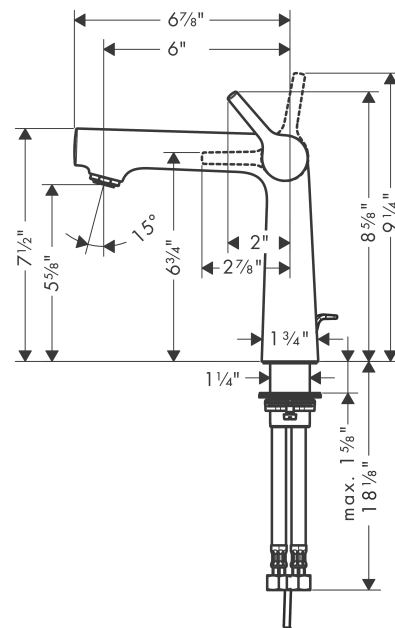

Talis S
Single-Hole Faucet 140 with Pop-Up Drain, 1.2 GPM
 Finishes : **chrome** Part no. : **72113001**

Description

Features

- Aerated spray
- Flow: 1.2 GPM (4.5 L/Min)
- Ceramic cartridge
- Includes pop-up drain

Item details

List Price \$ 432.00

Technology

Compliance

Product image

Scale drawing

Talis S
Single-Hole Faucet 140 with Pop-Up Drain, 1.2 GPM
 Finishes : **chrome** Part no. : **72113001**

Exploded drawing

Year of production: >09/16

Talis S
Single-Hole Faucet 140 with Pop-Up Drain, 1.2 GPM
 Finishes : **chrome** Part no. : **72113001**

Spare parts list

Year of production: >09/16

Pos.	Description	Part no.	Price	PU
1	handle	92771000	-	1
2	screw cover	95704000	-	1
3	flange	95493000	-	1
4	nut	95178000	-	1
5	O-ring 24x2	98388000	-	1
6	cartridge, assy	95973001	-	1
7	seal	98865000	-	1
8	aerator M24x1 (4,5 l/min)	92812000	-	1
9	flat seal	98749000	-	1
10	fixing set (Ø 32)	13961000	-	1
11	lever collar	97548000	-	1
12	connection hose 23½" M10x1 3/8"	14099001	-	1
13	O-ring 8x1,75	97827000	-	1
14	pull rod	96657000	-	1
15	hollow set screw M6x10 DIN 916	96029000	-	1
a	pop up waste	88509000	-	1
b	fixation extension 35 mm	13898000	-	1