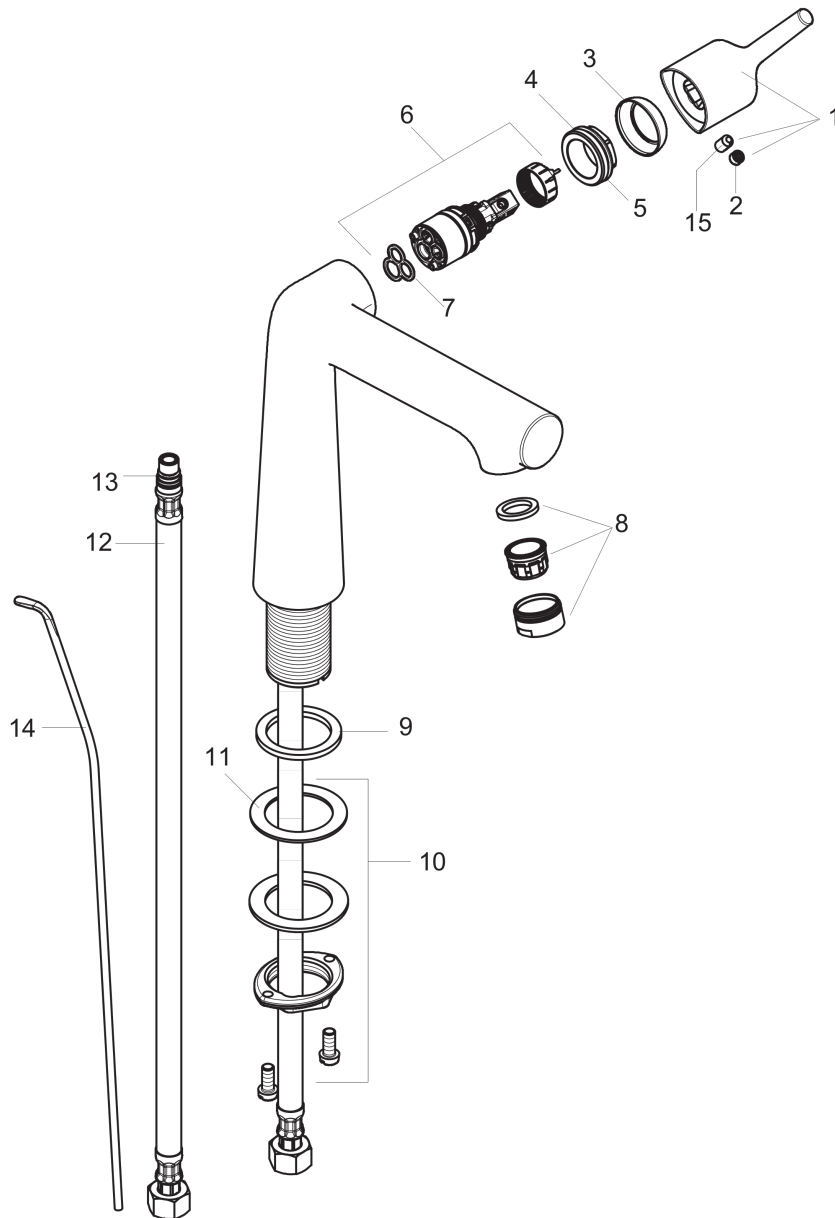

Talis S
Single-Hole Faucet 140 with Pop-Up Drain, 1.2 GPM
 Finishes : **chrome** Part no. : **72113001**

Description

Features

- Aerated spray
- Flow: 1.2 GPM (4.5 L/Min)
- Ceramic cartridge
- Includes pop-up drain

Item details

List Price \$ 432.00

Technology

Compliance

Product image

Scale drawing

Talis S
Single-Hole Faucet 140 with Pop-Up Drain, 1.2 GPM
 Finishes : **chrome** Part no. : **72113001**

Exploded drawing

Year of production: >09/16

Talis S
Single-Hole Faucet 140 with Pop-Up Drain, 1.2 GPM
 Finishes : **chrome** Part no. : **72113001**

Spare parts list

Year of production: >09/16

Pos.	Description	Part no.	Price	PU
1	handle	92771000	-	1
2	screw cover	95704000	-	1
3	flange	95493000	-	1
4	nut	95178000	-	1
5	O-ring 24x2	98388000	-	1
6	cartridge, assy	95973001	-	1
7	seal	98865000	-	1
8	aerator M24x1 (4,5 l/min)	92812000	-	1
9	flat seal	98749000	-	1
10	fixing set (Ø 32)	13961000	-	1
11	lever collar	97548000	-	1
12	connection hose 23½" M10x1 3/8"	14099001	-	1
13	O-ring 8x1,75	97827000	-	1
14	pull rod	96657000	-	1
15	hollow set screw M6x10 DIN 916	96029000	-	1
a	pop up waste	88509000	-	1
b	fixation extension 35 mm	13898000	-	1