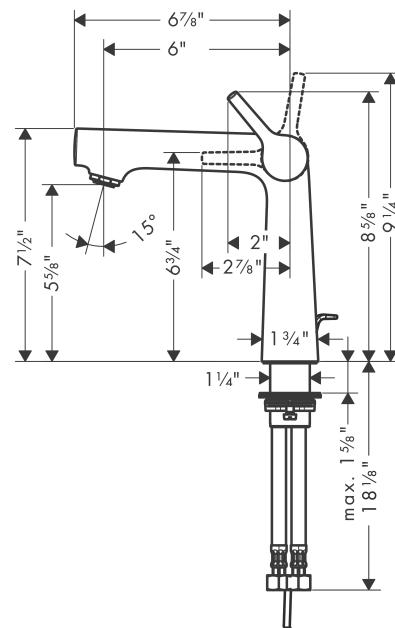

**Talis S**  
**Single-Hole Faucet 140 with Pop-Up Drain, 1.2 GPM**  
 Finishes : **brushed nickel**    Part no. : **72113821**

**Description**

**Features**

- Aerated spray
- Flow: 1.2 GPM (4.5 L/Min)
- Ceramic cartridge
- Includes pop-up drain

**Item details**

List Price \$ 539.00

**Technology**

**Compliance**

**Product image**

**Scale drawing**

**Talis S**  
**Single-Hole Faucet 140 with Pop-Up Drain, 1.2 GPM**  
 Finishes : **brushed nickel**    Part no. : **72113821**

Exploded drawing

Year of production: >09/16

**Talis S**  
**Single-Hole Faucet 140 with Pop-Up Drain, 1.2 GPM**  
 Finishes : **brushed nickel** Part no. : **72113821**

## Spare parts list

Year of production: >09/16

Pos.	Description	Part no.	Price	PU
1	handle	92771820	-	1
2	screw cover	95704000	-	1
3	flange	95493820	-	1
4	nut	95178000	-	1
5	O-ring 24x2	98388000	-	1
6	cartridge, assy	95973001	-	1
7	seal	98865000	-	1
8	aerator M24x1 (4,5 l/min)	92812820	-	1
9	flat seal	98749000	-	1
10	fixing set (Ø 32)	13961000	-	1
11	lever collar	97548000	-	1
12	connection hose 23½" M10x1 3/8"	14099001	-	1
13	O-ring 8x1,75	97827000	-	1
14	pull rod	96657820	-	1
15	hollow set screw M6x10 DIN 916	96029000	-	1
a	fixation extension 35 mm	13898000	-	1
b	pop up waste	88509820	-	1