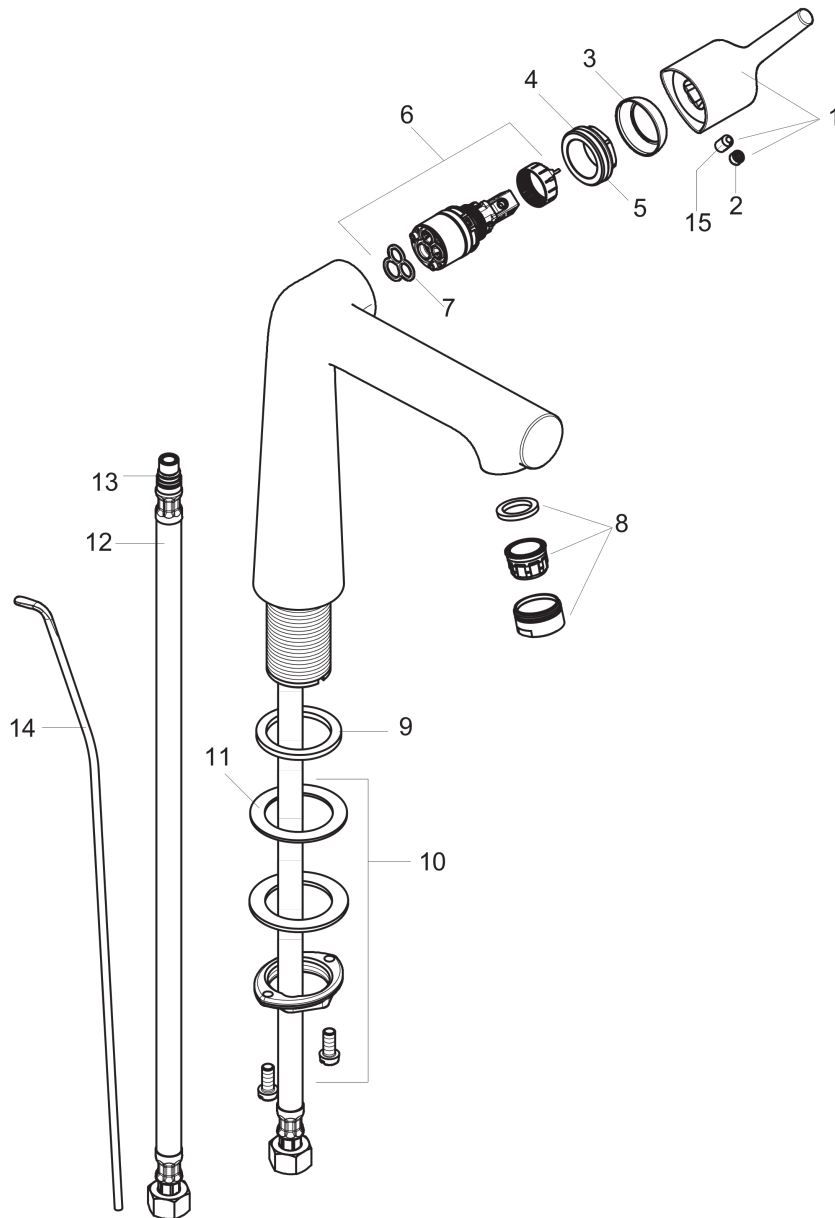

**Talis S**  
**Single-Hole Faucet 140 with Pop-Up Drain, 1.2 GPM**  
 Finishes : **brushed nickel**    Part no. : **72113821**

**Description**

**Features**

- Aerated spray
- Flow: 1.2 GPM (4.5 L/Min)
- Ceramic cartridge
- Includes pop-up drain

**Item details**

List Price \$ 539.00

**Technology**

**Compliance**

**Product image**

**Scale drawing**

**Talis S**  
**Single-Hole Faucet 140 with Pop-Up Drain, 1.2 GPM**  
 Finishes : **brushed nickel**    Part no. : **72113821**

Exploded drawing

Year of production: >09/16

**Talis S**  
**Single-Hole Faucet 140 with Pop-Up Drain, 1.2 GPM**  
 Finishes : **brushed nickel** Part no. : **72113821**

## Spare parts list

Year of production: >09/16

Pos.	Description	Part no.	Price	PU
1	handle	92771820	-	1
2	screw cover	95704000	-	1
3	flange	95493820	-	1
4	nut	95178000	-	1
5	O-ring 24x2	98388000	-	1
6	cartridge, assy	95973001	-	1
7	seal	98865000	-	1
8	aerator M24x1 (4,5 l/min)	92812820	-	1
9	flat seal	98749000	-	1
10	fixing set (Ø 32)	13961000	-	1
11	lever collar	97548000	-	1
12	connection hose 23½" M10x1 3/8"	14099001	-	1
13	O-ring 8x1,75	97827000	-	1
14	pull rod	96657820	-	1
15	hollow set screw M6x10 DIN 916	96029000	-	1
a	fixation extension 35 mm	13898000	-	1
b	pop up waste	88509820	-	1