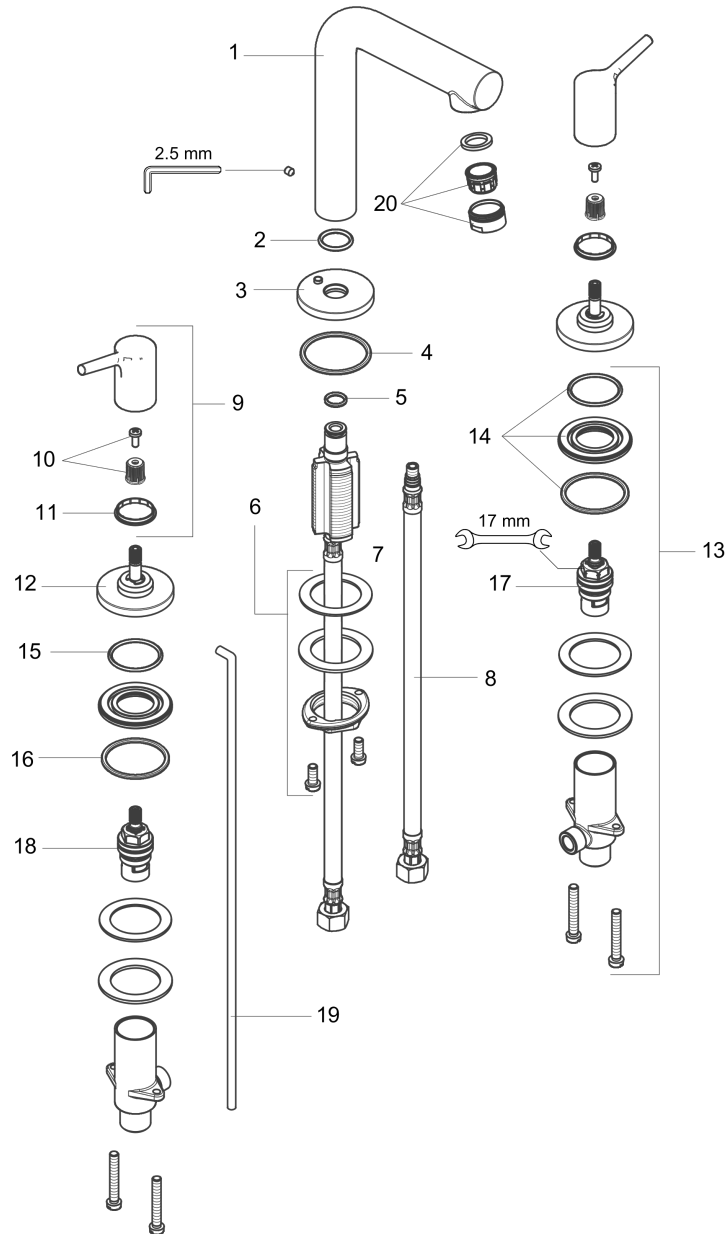

### Product image

### Scale drawing

**Talis S**  
**Widespread Faucet 150 with Pop-Up Drain, 1.2 GPM**  
 Finishes : **chrome** Part no. : **72130001**

Exploded drawing

Year of production: >11/16

## Talis S

Widespread Faucet 150 with Pop-Up Drain, 1.2 GPM

Finishes : **chrome** Part no. : **72130001**

### Spare parts list

Year of production: >11/16

| Pos. | Description                         | Part no. | Price | PU |
|------|-------------------------------------|----------|-------|----|
| 1    | spout cpl.                          | 92769000 | -     | 1  |
| 2    | O-ring 18x2,5                       | 98139000 | -     | 1  |
| 3    | escutcheon Ø 53 mm                  | 95272000 | -     | 1  |
| 4    | O-ring                              | 92768000 | -     | 1  |
| 5    | O-ring 11x2                         | 98127000 | -     | 1  |
| 6    | fixing set (Ø 32)                   | 13961000 | -     | 1  |
| 7    | lever collar                        | 97548000 | -     | 1  |
| 8    | connection hose 450 mm M8x0,75 G3/8 | 97206000 | -     | 1  |
| 9    | handle                              | 92770000 | -     | 1  |
| 10   | handle fixing set                   | 98932000 | -     | 1  |
| 11   | set of color-rings cold / hot water | 92225000 | -     | 1  |
| 12   | escutcheon Ø 52 mm                  | 97285000 | -     | 1  |
| 13   | stop valve cpl.                     | 97357001 | -     | 1  |
| 14   | nut                                 | 92854000 | -     | 1  |
| 15   | O-Ring 32x2,5                       | 96364000 | -     | 1  |
| 16   | O-ring 40x3                         | 92634000 | -     | 1  |
| 17   | shut off unit left closing          | 94008000 | -     | 1  |
| 18   | shut off unit right closing         | 94009000 | -     | 1  |
| 19   | pull rod                            | 94083000 | -     | 1  |
| 20   | aerator M24x1 (4,5 l/min)           | 92877000 | -     | 1  |
| a    | pop up waste                        | 88509000 | -     | 1  |