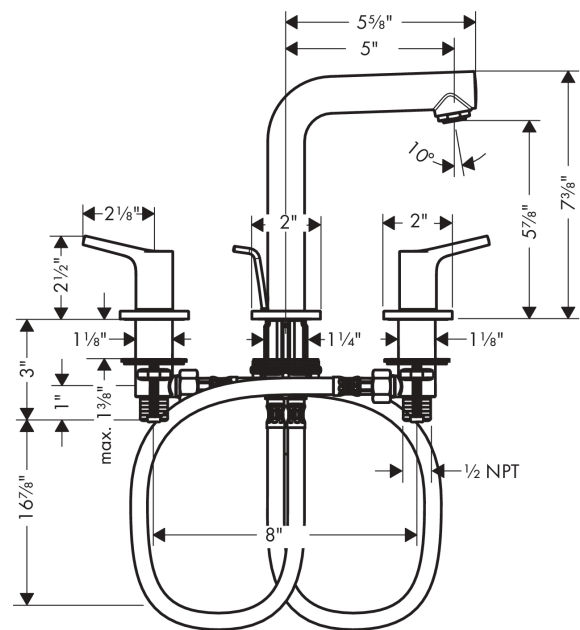

### Technology

### Scale drawing

**Talis S**  
**Widespread Faucet 150 with Pop-Up Drain, 1.2 GPM**  
 Finishes : **chrome** Part no. : **72130001**

Exploded drawing

Year of production: >11/16

### Spare parts list

Year of production: >11/16

| Pos. | Description                         | Part no. | Price | PU |
|------|-------------------------------------|----------|-------|----|
| 1    | spout cpl.                          | 92769000 | -     | 1  |
| 2    | O-ring 18x2,5                       | 98139000 | -     | 1  |
| 3    | escutcheon Ø 53 mm                  | 95272000 | -     | 1  |
| 4    | O-ring                              | 92768000 | -     | 1  |
| 5    | O-ring 11x2                         | 98127000 | -     | 1  |
| 6    | fixing set (Ø 32)                   | 13961000 | -     | 1  |
| 7    | lever collar                        | 97548000 | -     | 1  |
| 8    | connection hose 450 mm M8x0,75 G3/8 | 97206000 | -     | 1  |
| 9    | handle                              | 92770000 | -     | 1  |
| 10   | handle fixing set                   | 98932000 | -     | 1  |
| 11   | set of color-rings cold / hot water | 92225000 | -     | 1  |
| 12   | escutcheon Ø 52 mm                  | 97285000 | -     | 1  |
| 13   | stop valve cpl.                     | 97357001 | -     | 1  |
| 14   | nut                                 | 92854000 | -     | 1  |
| 15   | O-Ring 32x2,5                       | 96364000 | -     | 1  |
| 16   | O-ring 40x3                         | 92634000 | -     | 1  |
| 17   | shut off unit left closing          | 94008000 | -     | 1  |
| 18   | shut off unit right closing         | 94009000 | -     | 1  |
| 19   | pull rod                            | 94083000 | -     | 1  |
| 20   | aerator M24x1 (4,5 l/min)           | 92877000 | -     | 1  |
| a    | pop up waste                        | 88509000 | -     | 1  |