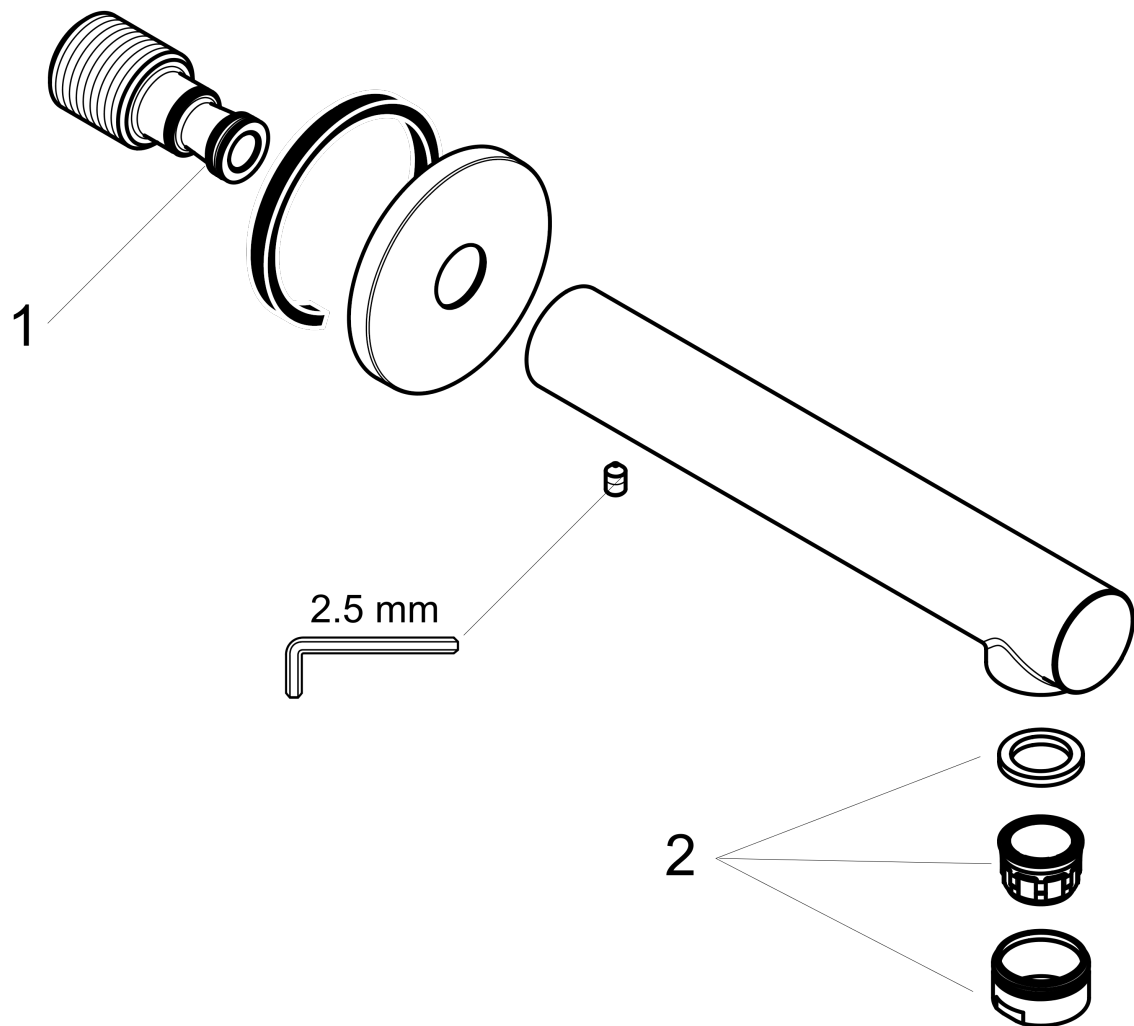

**Talis S
Tub Spout**

Finishes : **chrome** Part no. : **72410001**

Description

Features

- Solid brass

Item details

List Price \$ 153.00

Compliance

Product image

Scale drawing

Talis S
Tub Spout
 Finishes : **chrome** Part no. : **72410001**

Exploded drawing

Year of production: **11/16 - 03/17**

Talis S

Tub Spout

Finishes : **chrome** Part no. : **72410001**

Spare parts list

Year of production: **11/16 - 03/17**

Pos.	Description	Part no.	Price	PU
1	O-ring 13x2	98128000	-	1
2	aerator M24x1 (30 l/min)	96512000	-	1