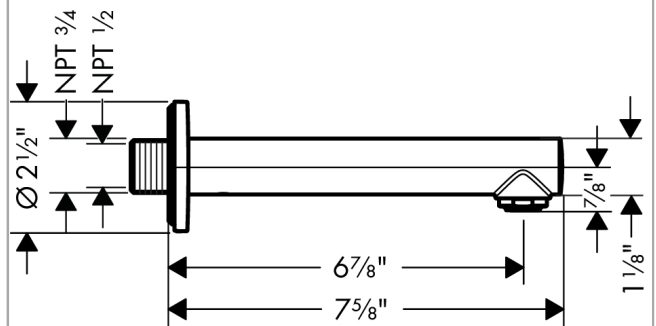

**Talis S
Tub Spout**

Finishes : **chrome** Part no. : **72410001**

Description

Features

- Solid brass

Item details

List Price \$ 153.00

Compliance

Product image

Scale drawing

Talis S
Tub Spout
 Finishes : **chrome** Part no. : **72410001**

Exploded drawing

Year of production: **11/16 - 03/17**

Talis S

Tub Spout

Finishes : **chrome** Part no. : **72410001**

Spare parts list

Year of production: **11/16 - 03/17**

Pos.	Description	Part no.	Price	PU
1	O-ring 13x2	98128000	-	1
2	aerator M24x1 (30 l/min)	96512000	-	1