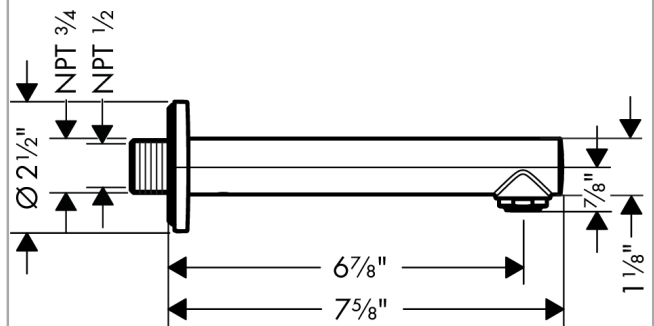

Talis S

Tub Spout

Finishes : **brushed nickel** Part no. : **72410821**

Description

Features

- Solid brass

Item details

List Price \$ 190.00

Compliance

Product image

Scale drawing

Talis S
Tab Spout
 Finishes : **brushed nickel** Part no. : **72410821**

Exploded drawing

Year of production: **11/16 - 03/17**

Talis S

Tub Spout

Finishes : **brushed nickel** Part no. : **72410821**

Spare parts list

Year of production: **11/16 - 03/17**

Pos.	Description	Part no.	Price	PU
1	O-ring 13x2	98128000	-	1
2	aerator M24x1 (30 l/min)	96512000	-	1