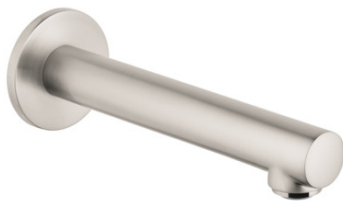

Talis S

Tub Spout

Finishes : **brushed nickel** Part no. : **72410821**

Description

Features

- Solid brass

Item details

List Price \$ 190.00

Compliance

Product image

Scale drawing

Talis S
Tab Spout
 Finishes : **brushed nickel** Part no. : **72410821**

Exploded drawing

Year of production: **11/16 - 03/17**

Talis S

Tub Spout