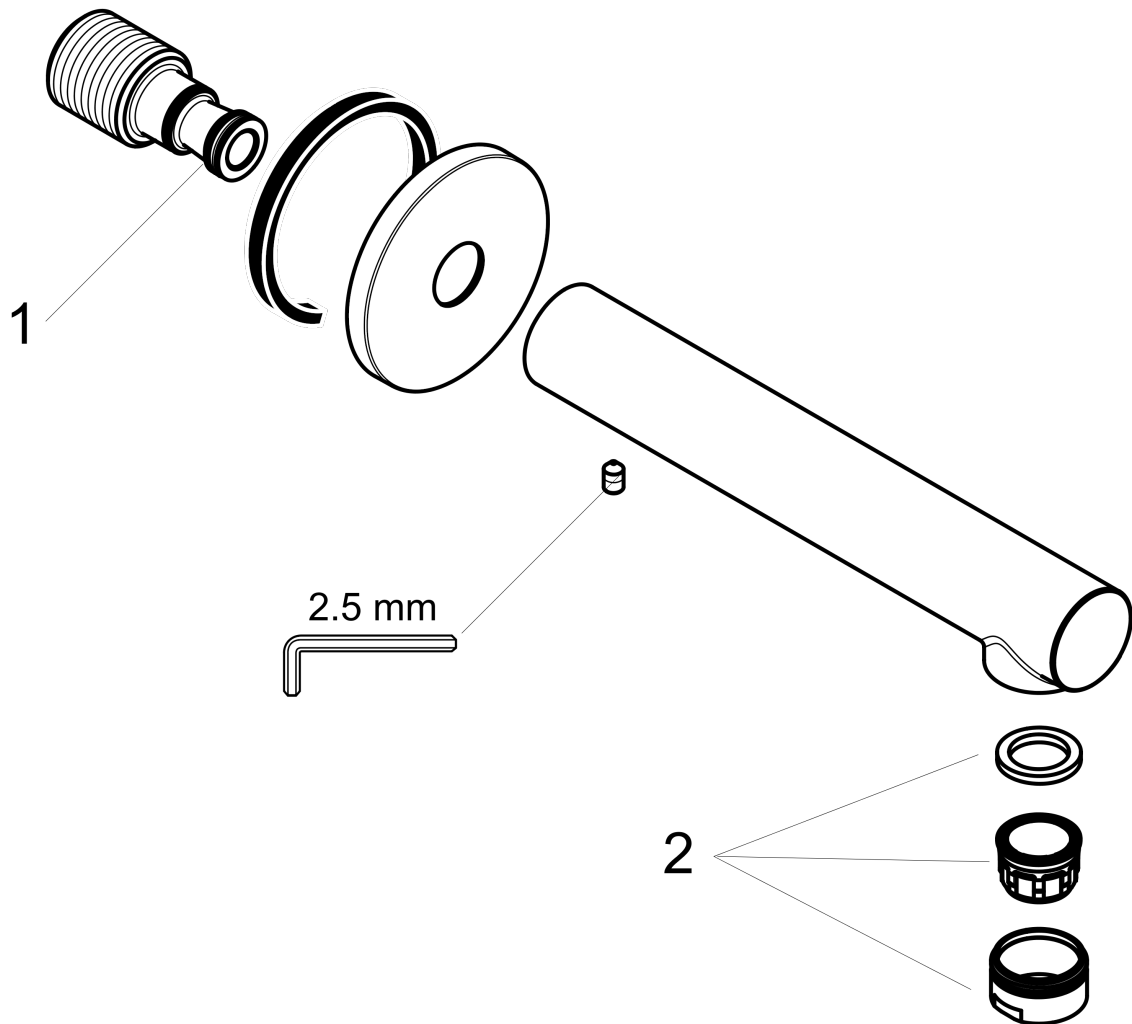

Talis S

Tub Spout

Finishes : **brushed nickel** Part no. : **72410821**

Description

Features

- Solid brass

Item details

List Price \$ 190.00

Compliance

Product image

Scale drawing

Talis S
Tab Spout
 Finishes : **brushed nickel** Part no. : **72410821**

Exploded drawing

Year of production: **11/16 - 03/17**

Talis S

Tub Spout

Finishes : **brushed nickel** Part no. : **72410821**

Spare parts list

Year of production: **11/16 - 03/17**

Pos.	Description	Part no.	Price	PU
1	O-ring 13x2	98128000	-	1
2	aerator M24x1 (30 l/min)	96512000	-	1