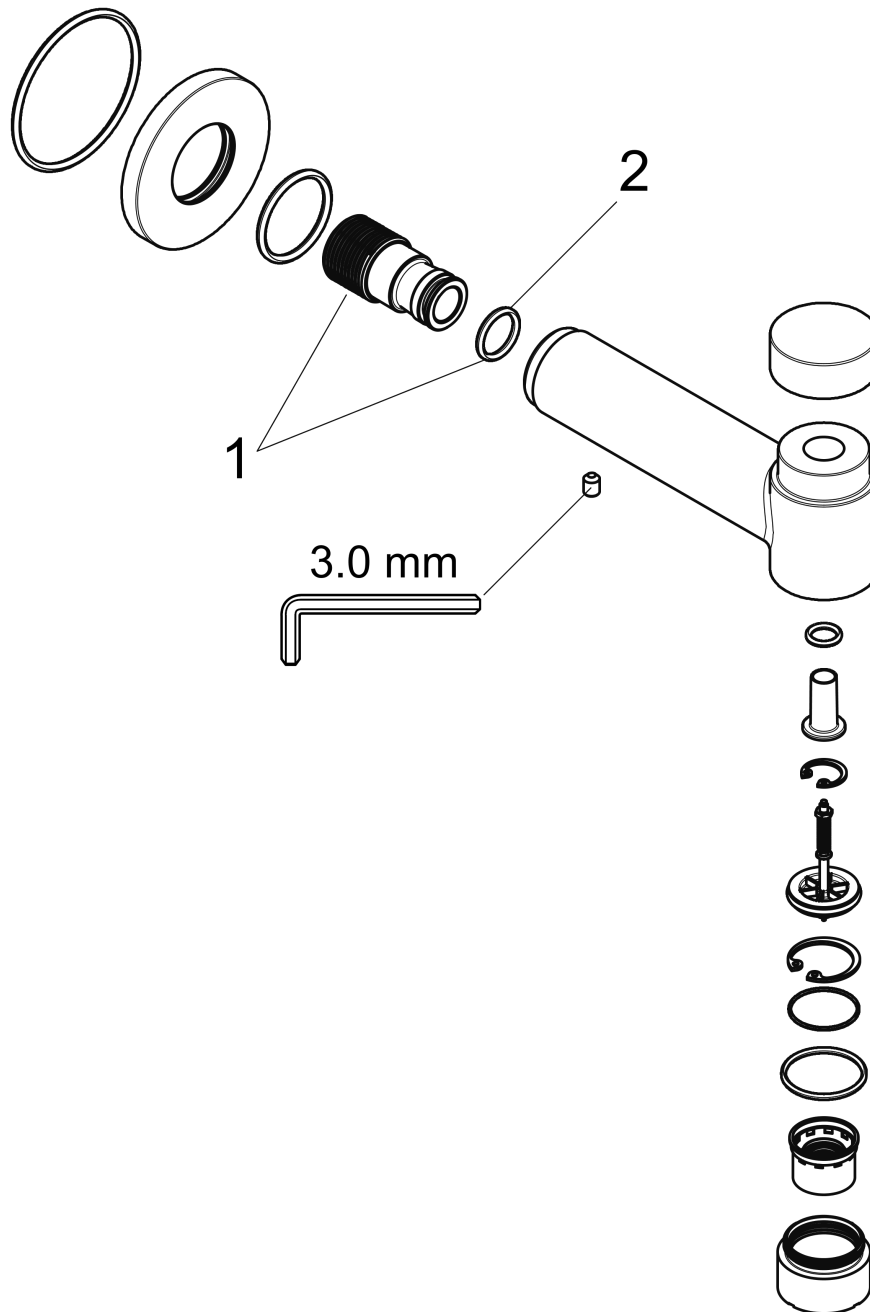

**Talis S
Tub Spout with Diverter**

Finishes : **chrome** Part no. : **72411001**

Description

Features

- Solid brass

Item details

List Price \$ 183.00

Compliance

Product image

Scale drawing

Talis S
Tab Spout with Diverter

Finishes : **chrome** Part no. : **72411001**

Exploded drawing

Year of production: >11/16

Talis S
Tub Spout with Diverter
 Finishes : **chrome** Part no. : **72411001**

Spare parts list

Year of production: >11/16

Pos.	Description	Part no.	Price	PU
1	connecting thread	96472001	-	1
2	O-ring 16x2,5	98134000	-	1