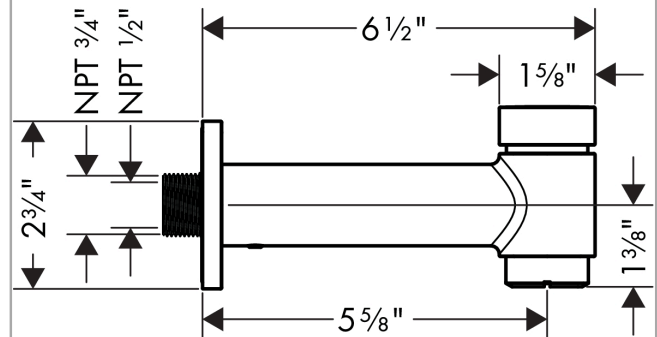

**Talis S
Tub Spout with Diverter**

Finishes : **chrome** Part no. : **72411001**

Description

Features

- Solid brass

Item details

List Price \$ 183.00

Compliance

Product image

Scale drawing

Talis S
Tab Spout with Diverter

Finishes : **chrome** Part no. : **72411001**

Exploded drawing

Year of production: >11/16

Talis S
Tub Spout with Diverter
 Finishes : **chrome** Part no. : **72411001**

Spare parts list

Year of production: >11/16

Pos.	Description	Part no.	Price	PU
1	connecting thread	96472001	-	1
2	O-ring 16x2,5	98134000	-	1