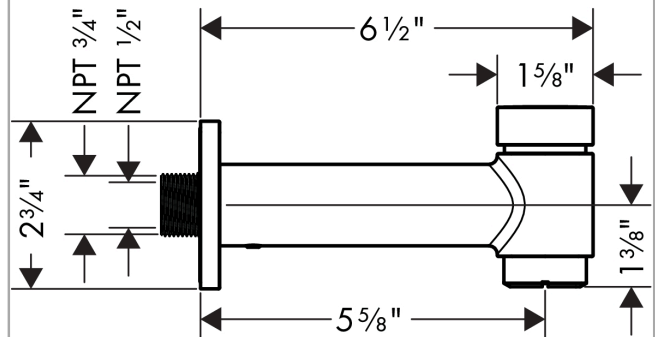

**Talis S
Tub Spout with Diverter**

Finishes : **brushed nickel** Part no. : **72411821**

Description

Features

- Solid brass

Item details

List Price \$ 229.00

Compliance

Product image

Scale drawing

Talis S
 Tub Spout with Diverter
 Finishes : brushed nickel

Part no. : 72411821

Exploded drawing

Year of production: >11/16