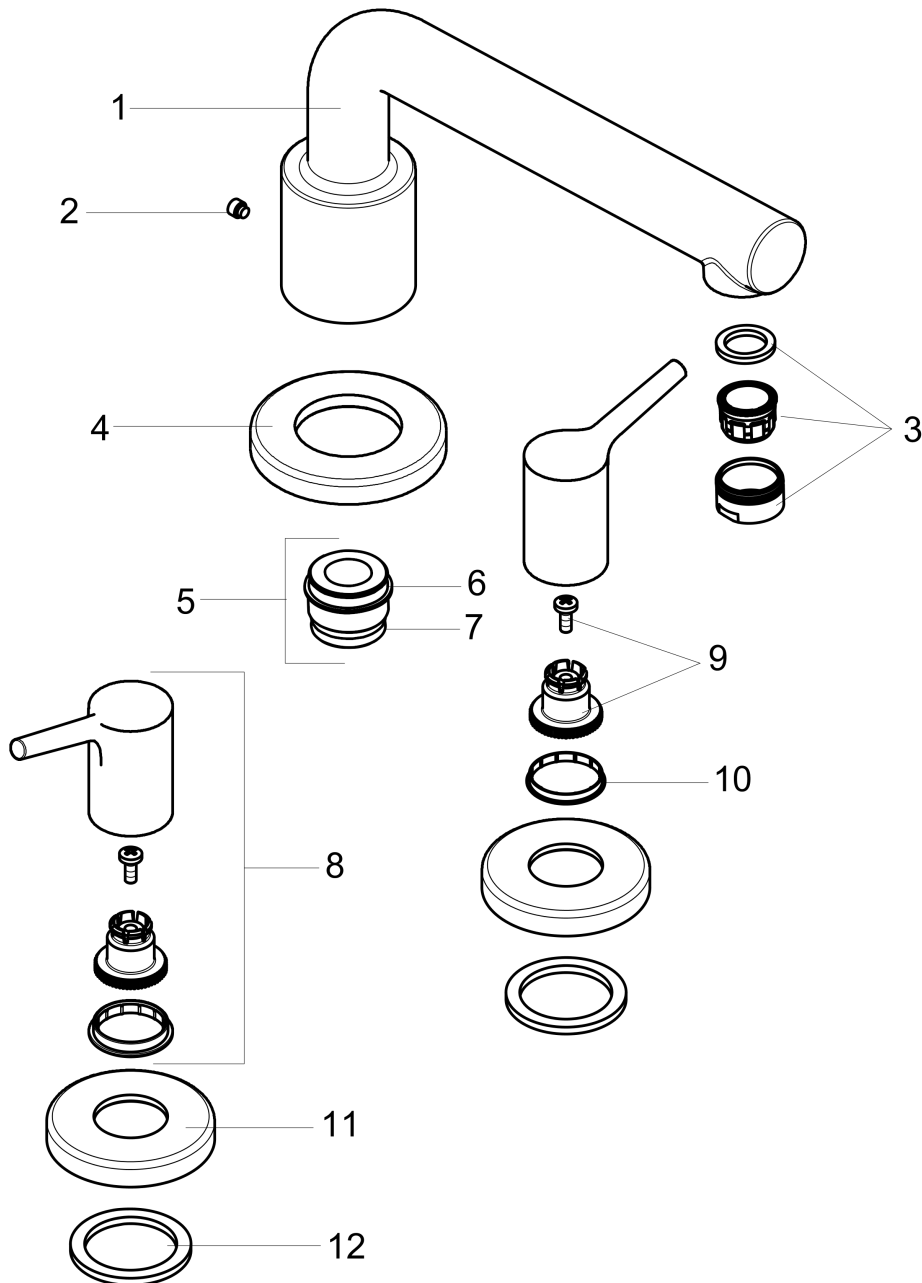

Talis S
3-Hole Roman Tub Set Trim
 Finishes : **chrome** Part no. : **72415001**

Description

Features

- 90° ceramic valves

Item details

List Price \$ 433.00

Compliance

Product image

Scale drawing

Talis S
3-Hole Roman Tub Set Trim
 Finishes : **chrome** Part no. : **72415001**

Exploded drawing

Year of production: >11/16

Talis S

3-Hole Roman Tub Set Trim

Finishes : **chrome** Part no. : **72415001**

Spare parts list

Year of production: >11/16

Pos.	Description	Part no.	Price	PU
1	spout cpl.	92784000	-	1
2	hollow set screw M6x6	97660000	-	1
3	aerator M24x1 (30 l/min)	96512000	-	1
4	escutcheon Ø 70 mm	97779000	-	1
5	adapter for spout	88512000	-	1
6	O-Ring 23x2,5	98183000	-	1
7	O-ring 21x2,5	98211000	-	1
8	handle	92781000	-	1
9	handle fixing set	94184000	-	1
10	set of color-rings cold / hot water	96299000	-	1
11	escutcheon	31098000	-	1
12	flat seal	98749000	-	1