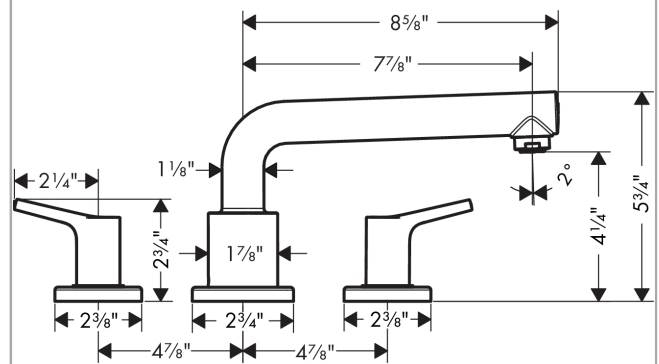

Talis S
3-Hole Roman Tub Set Trim
 Finishes : **chrome** Part no. : **72415001**

Description

Features

- 90° ceramic valves

Item details

List Price \$ 433.00

Compliance

Product image

Scale drawing

Talis S
3-Hole Roman Tub Set Trim
 Finishes : **chrome** Part no. : **72415001**

Exploded drawing

Year of production: >11/16

Talis S

3-Hole Roman Tub Set Trim

Finishes : **chrome** Part no. : **72415001**

Spare parts list

Year of production: >11/16

Pos.	Description	Part no.	Price	PU
1	spout cpl.	92784000	-	1
2	hollow set screw M6x6	97660000	-	1
3	aerator M24x1 (30 l/min)	96512000	-	1
4	escutcheon Ø 70 mm	97779000	-	1
5	adapter for spout	88512000	-	1
6	O-Ring 23x2,5	98183000	-	1
7	O-ring 21x2,5	98211000	-	1
8	handle	92781000	-	1
9	handle fixing set	94184000	-	1
10	set of color-rings cold / hot water	96299000	-	1
11	escutcheon	31098000	-	1
12	flat seal	98749000	-	1