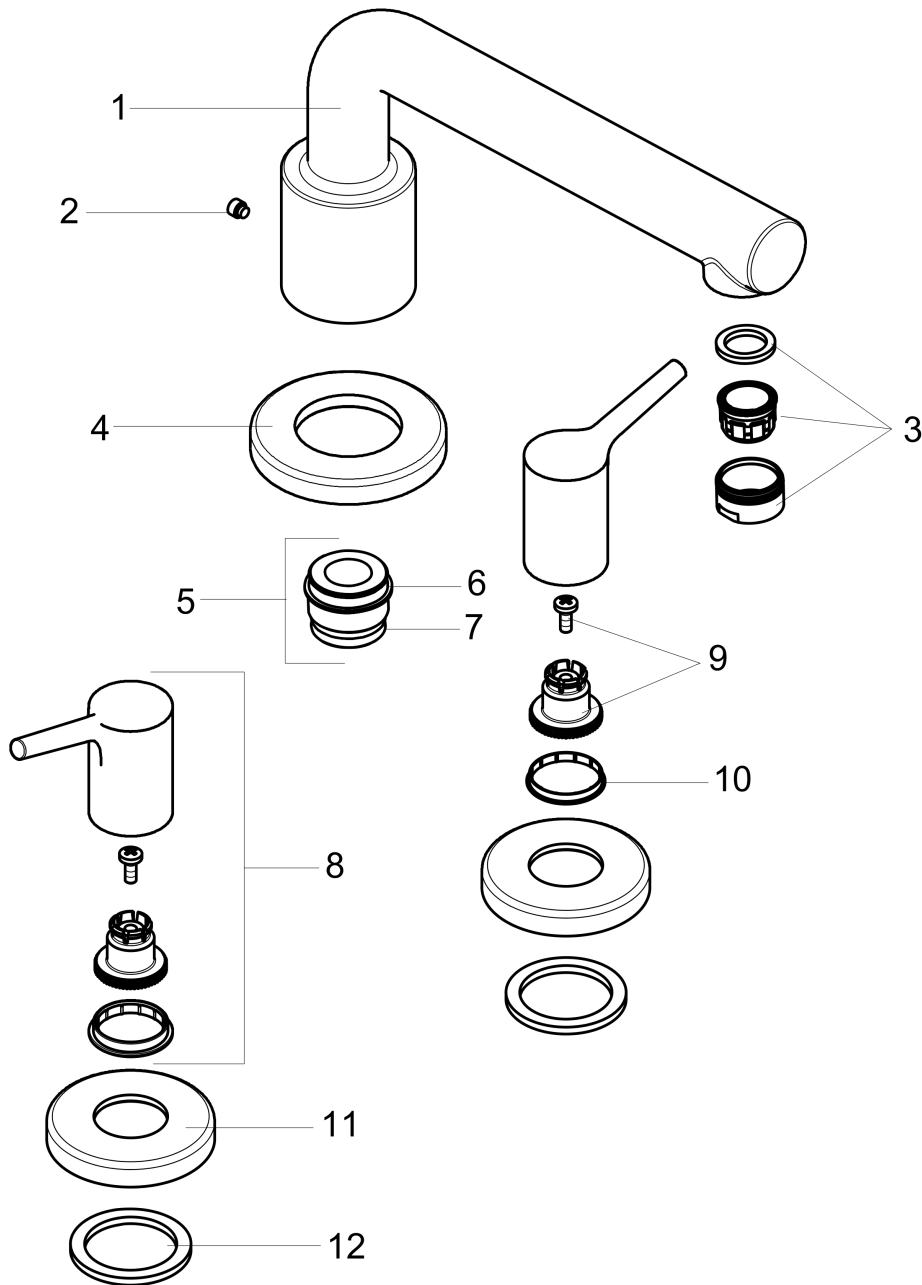

**Talis S**  
**3-Hole Roman Tub Set Trim**  
 Finishes : **brushed nickel** Part no. : **72415821**

Exploded drawing

Year of production: >11/16

**Talis S**

**3-Hole Roman Tub Set Trim**

Finishes : **brushed nickel** Part no. : **72415821**

**Spare parts list**

Year of production: >11/16

Pos.	Description	Part no.	Price	PU
1	spout cpl.	92784820	-	1
2	hollow set screw M6x6	97660000	-	1
3	aerator M24x1 (30 l/min)	96512820	-	1
4	escutcheon Ø 70 mm	97779820	-	1
5	adapter for spout	88512000	-	1
6	O-Ring 23x2,5	98183000	-	1
7	O-ring 21x2,5	98211000	-	1
8	handle	92781820	-	1
9	handle fixing set	94184000	-	1
10	set of color-rings cold / hot water	96299000	-	1
11	escutcheon	31098820	-	1
12	flat seal	98749000	-	1