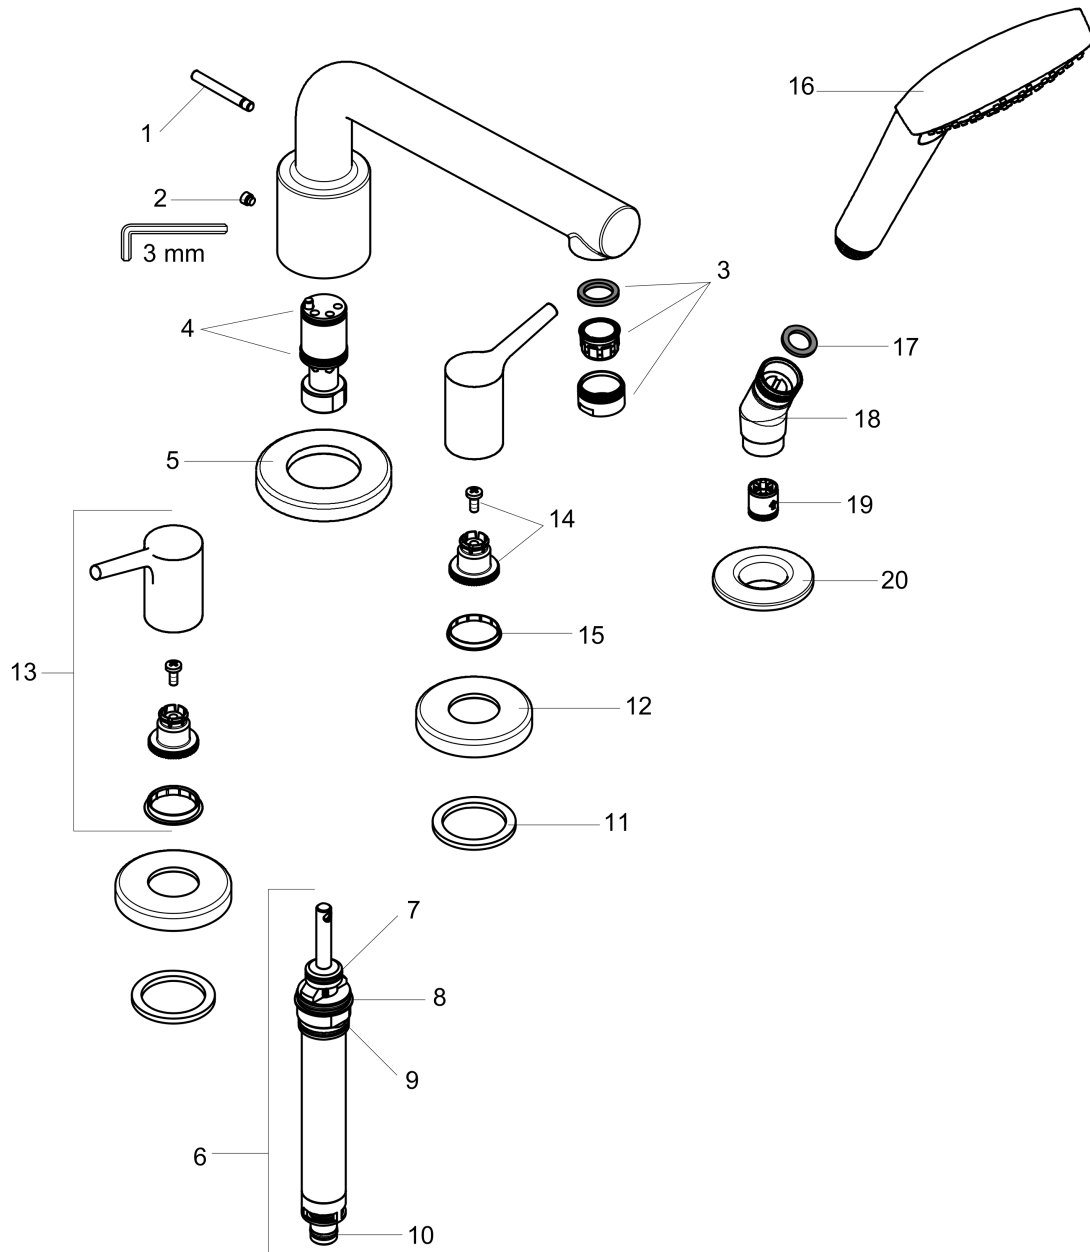

Talis S
Talis S 4-Hole Roman Tub Set Trim
Finishes : **chrome** Part no. : **72419001**

Exploded drawing

Year of production: >11/16

Talis S
Talis S 4-Hole Roman Tub Set Trim

 Finishes : **chrome** Part no. : **72419001**

Spare parts list

Year of production: >11/16

Pos.	Description	Part no.	Price	PU
1	diverter knob	98707000	-	1
2	hollow set screw M6x6	97660000	-	1
3	aerator M24x1 (30 l/min)	96512000	-	1
4	O-ring 21x1,5	98219000	-	1
5	escutcheon Ø 70 mm	97779000	-	1
6	selector assy	96775000	-	1
7	O-Ring 14x2,5	98189000	-	1
8	O-Ring 23x2,5	98183000	-	1
9	O-Ring 22x2	98185000	-	1
10	O-ring 9x2,5	98217000	-	1
11	flat seal	98749000	-	1
12	escutcheon	31098000	-	1
13	handle	92781000	-	1
14	handle fixing set	94184000	-	1
15	set of color-rings cold / hot water	95819000	-	1
16	handshower	04529000	-	1
17	filter packing	94246000	-	1
18	shower holder	28071000	-	1
19	set of non return valves DW 15	94074000	-	1
20	escutcheon Ø 52 mm	97159000	-	1
a	spout cpl.	92782000	-	1

Talis S

Talis S 4-Hole Roman Tub Set Trim

Finishes : brushed nickel Part no. : 72419821

Exploded drawing

Year of production: >11/16