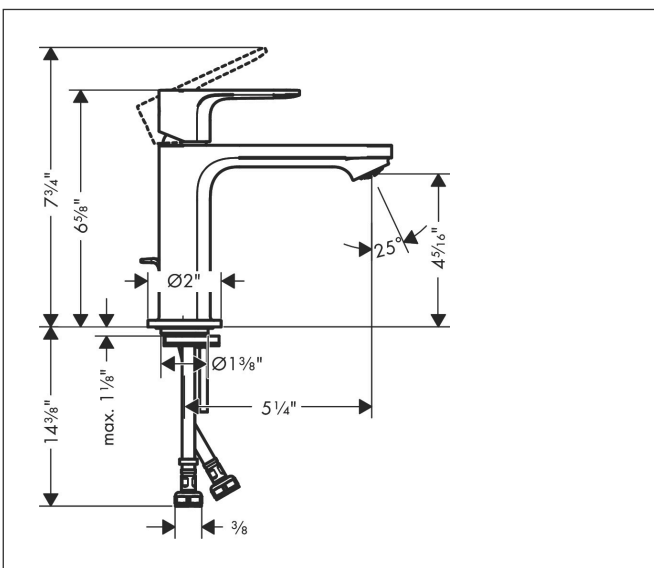

Brand hansgrohe
Art. Name **Rebris S** Single-Hole Faucet 110 with Pop-Up Drain
Art. Nr. 72517001
Surface Chrome
Pos. 1

Product Picture

Features

- Consists of: single-hole lavatory faucet, drain valve set
- Spout height: 4 Inch
- Handle design: lever handle
- Spray pattern: aerated spray
- Maximum flow rate (at 3 bar): 4.5 l/min
- Ceramic cartridge
- Pop-up drain G 1

Drawing

Technology