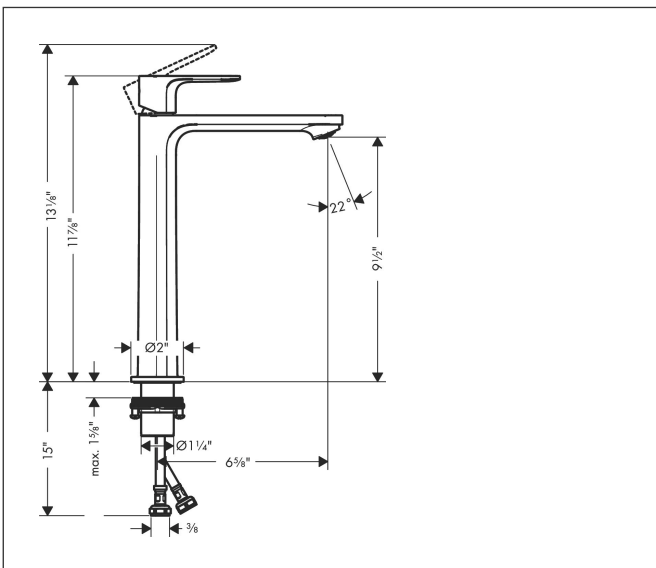

Brand hansgrohe
Art. Name **Rebris E** Single-Hole Faucet 240
Art. Nr. 72564001
Surface Chrome
Pos. 1

Product Picture

Features

- Spout height: 10 Inch
- Handle design: lever handle
- Spray pattern: aerated spray
- Maximum flow rate (at 3 bar): 4.5 l/min
- Ceramic cartridge

Drawing

Technology