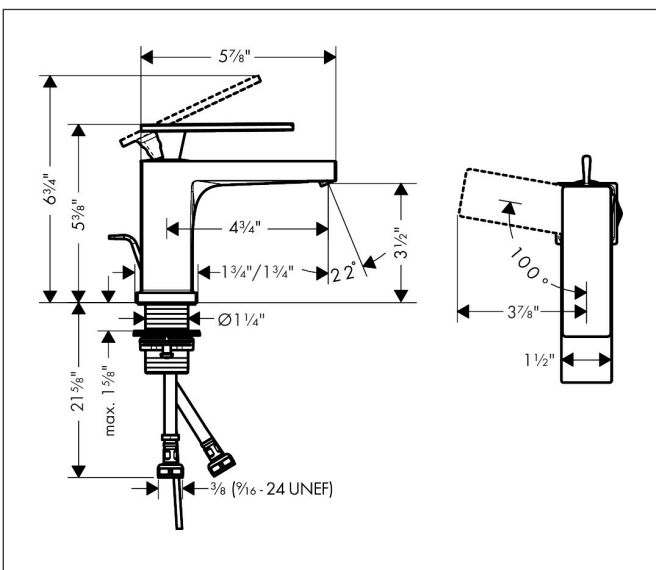

Drawing

Technology

Certificates/approvals