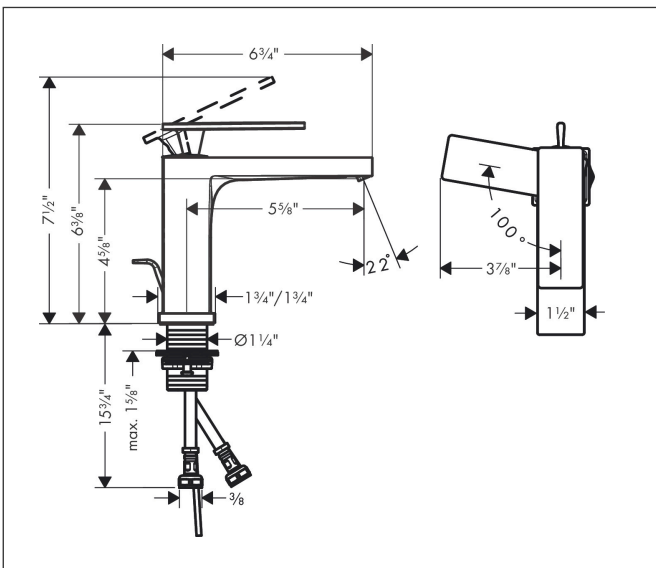

Drawing

Technology

Certificates/approvals