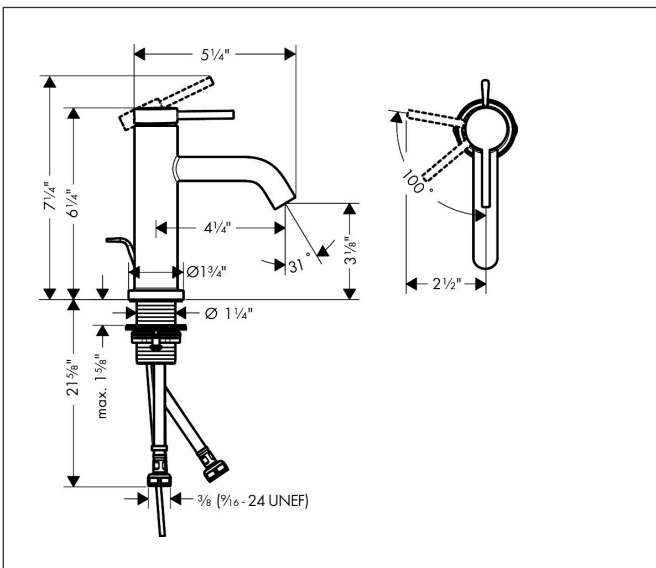

Drawing

Technology

Certificates/approvals