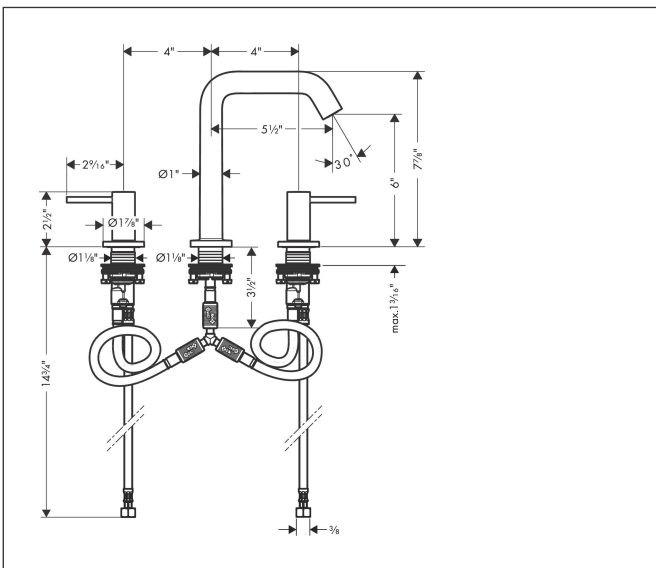

Drawing

Technology

Certificates/approvals