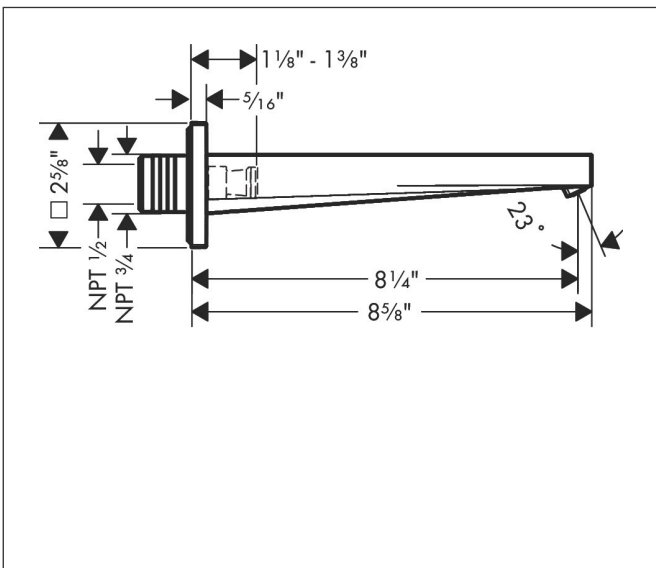

Drawing

Technology

Certificates/approvals