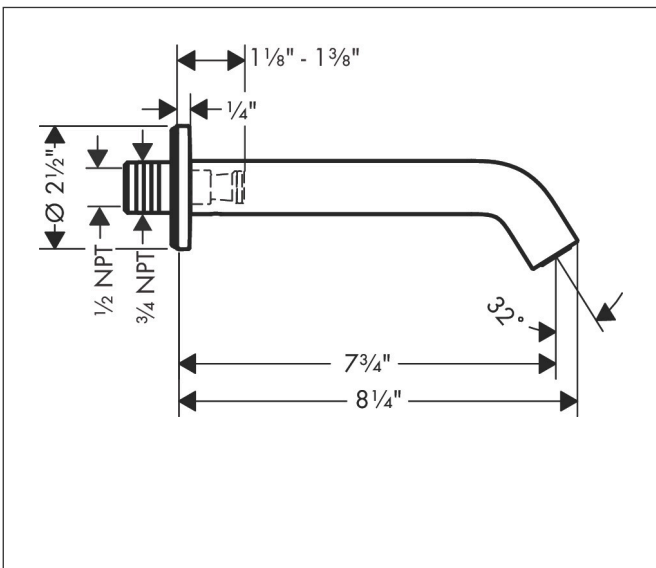

Brand hansgrohe
 Art. Name **Tecturis S** Tub Spout
 Art. Nr. 73411141
 Surface Brushed Bronze
 Pos. 1

Product Picture

Features

- Metal construction
- 3/4" NPT

Drawing

Technology

Certificates/approvals

C